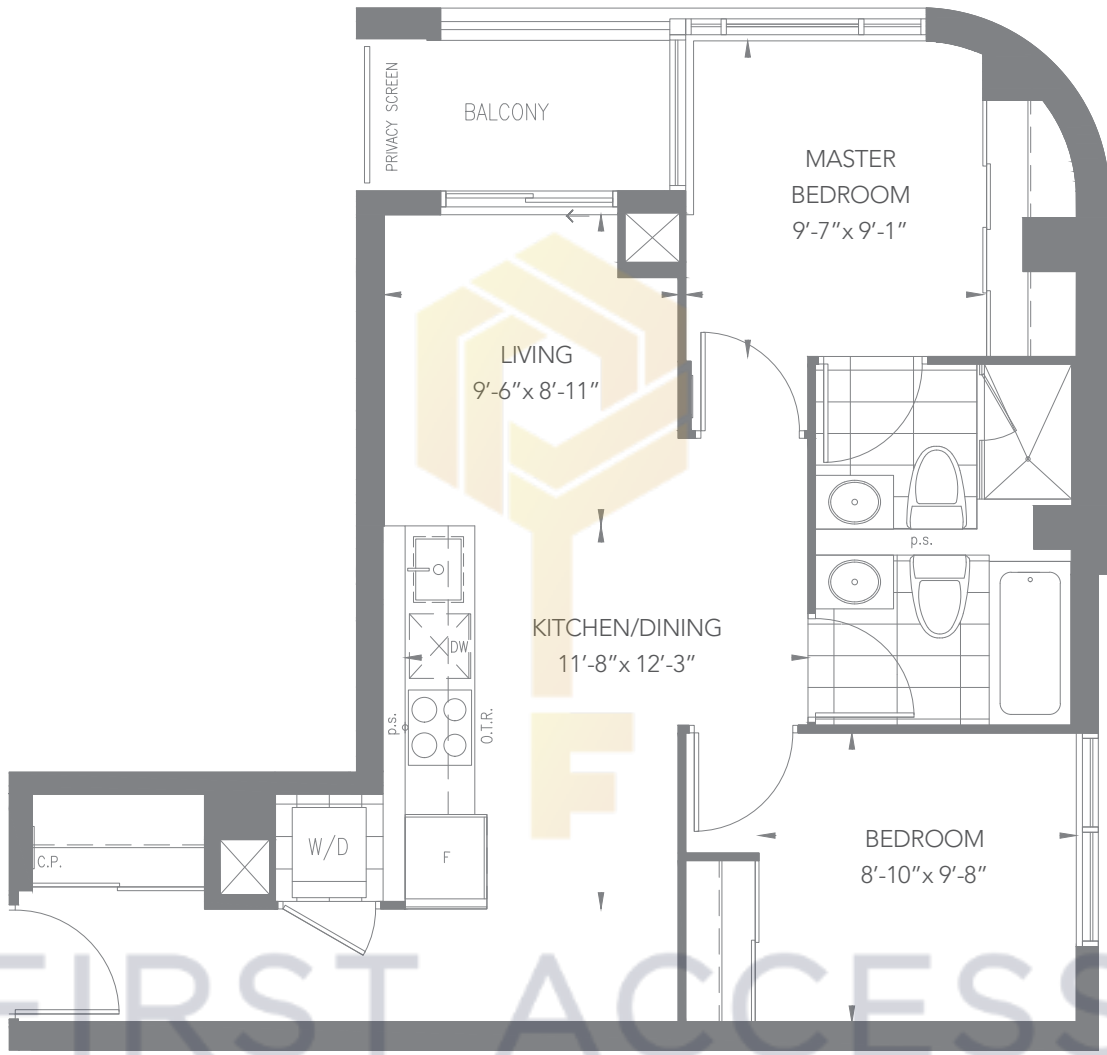

UNITS 401, 601

UNIT 201

UNITS 301, 501

Level 2

Levels 3 - 6

UNIT 211

UNITS 313, 513

Level 2

Levels 3 - 6

THE MACKENZIE
BOUTIQUE CONDOS IN MAPLE

1 BEDROOM + DEN – 1D-B
680 SQ.FT.

UNITS 409, 609

FIRST ACCESS
CONDOS

Pemberton
Everything a home should be

Dimensions, specifications, layouts and materials are approximate only and are subject to change without notice. Tile patterns may vary. Window size and location may vary. Actual usable floor space may vary from stated floor area. Balcony/terrace/patio area is approximate and not included in net suite area.

UNITS 311, 411, 511, 611, 905, 1005, 1105, 1205

FIRST ACCESS
CONDOS

UNIT 209, 805

UNITS 410, 610

UNITS 403, 603

FIRST ACCESS
CONDOS

UNITS 303, 503

Levels 3 - 6

THE MACKENZIE
BOUTIQUE CONDOS IN MAPLE

2 BEDROOMS + DEN – 2D-D
955 SQ.FT.

Pemberton
Everything a home should be

Dimensions, specifications, layouts and materials are approximate only and are subject to change without notice. Tile patterns may vary. Window size and location may vary. Actual usable floor space may vary from stated floor area. Balcony/terrace/patio area is approximate and not included in net suite area.