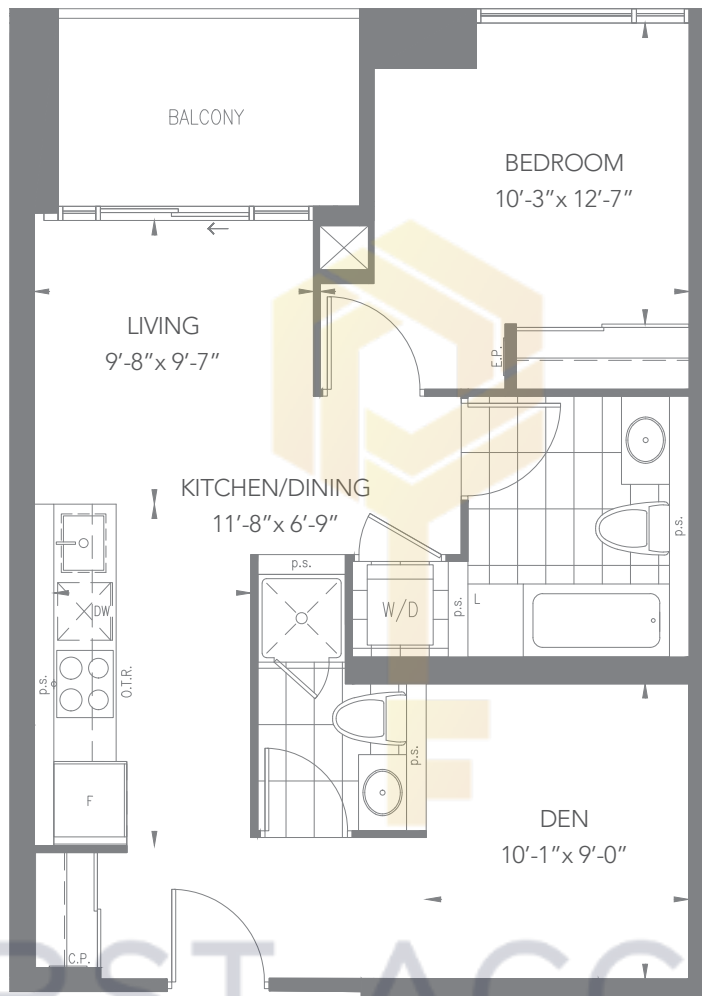

Levels 3 - 6

THE MACKENZIE
BOUTIQUE CONDOS IN MAPLE

1 BEDROOM + DEN – 1D-B
680 SQ.FT.

UNITS 409, 609

FIRST ACCESS
CONDOS

Pemberton
Everything a home should be

Dimensions, specifications, layouts and materials are approximate only and are subject to change without notice. Tile patterns may vary. Window size and location may vary. Actual usable floor space may vary from stated floor area. Balcony/terrace/patio area is approximate and not included in net suite area.

UNITS 311, 411, 511, 611, 905, 1005, 1105, 1205

FIRST ACCESS
CONDOS

UNIT 209, 805

UNITS 410, 610

UNITS 403, 603

FIRST ACCESS
CONDOS

UNITS 303, 503

Levels 3 - 6

THE MACKENZIE
BOUTIQUE CONDOS IN MAPLE

2 BEDROOMS + DEN – 2D-D
955 SQ.FT.

Pemberton
Everything a home should be

Dimensions, specifications, layouts and materials are approximate only and are subject to change without notice. Tile patterns may vary. Window size and location may vary. Actual usable floor space may vary from stated floor area. Balcony/terrace/patio area is approximate and not included in net suite area.

THE MACKENZIE
BOUTIQUE CONDOS IN MAPLE

3 BEDROOMS + DEN – 3D-B (BF)
1,250 SQ.FT.

Pemberton
Everything a home should be

Dimensions, specifications, layouts and materials are approximate only and are subject to change without notice. Tile patterns may vary. Window size and location may vary. Actual usable floor space may vary from stated floor area. Balcony/terrace/patio area is approximate and not included in net suite area.