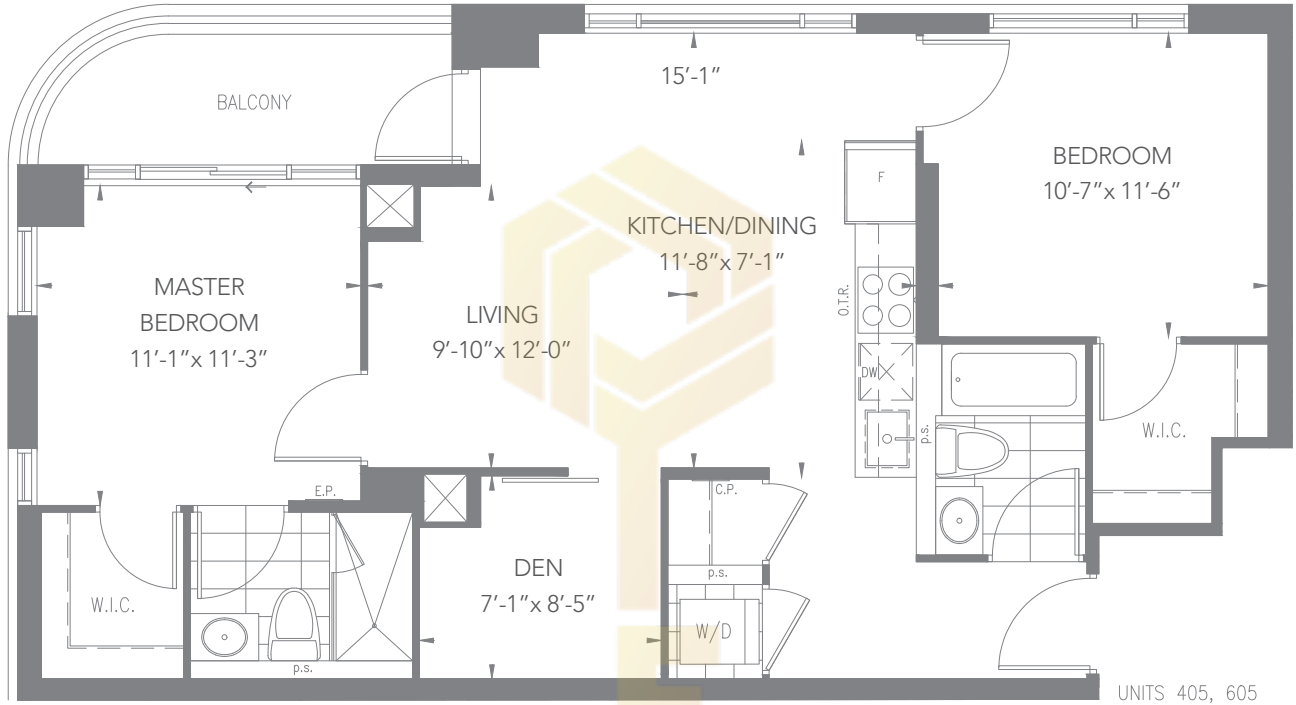

Levels 3 - 6

THE MACKENZIE
BOUTIQUE CONDOS IN MAPLE

1 BEDROOM + DEN – 1D-B
680 SQ.FT.

UNITS 409, 609

FIRST ACCESS
CONDOS

Pemberton
Everything a home should be

Dimensions, specifications, layouts and materials are approximate only and are subject to change without notice. Tile patterns may vary. Window size and location may vary. Actual usable floor space may vary from stated floor area. Balcony/terrace/patio area is approximate and not included in net suite area.

UNITS 311, 411, 511, 611, 905, 1005, 1105, 1205

FIRST ACCESS
CONDOS

UNIT 209, 805

UNITS 410, 610

UNITS 403, 603

FIRST ACCESS
CONDOS

UNITS 303, 503

Levels 3 - 6

THE MACKENZIE
BOUTIQUE CONDOS IN MAPLE

2 BEDROOMS + DEN – 2D-D
955 SQ.FT.

Pemberton
Everything a home should be

Dimensions, specifications, layouts and materials are approximate only and are subject to change without notice. Tile patterns may vary. Window size and location may vary. Actual usable floor space may vary from stated floor area. Balcony/terrace/patio area is approximate and not included in net suite area.

THE MACKENZIE
BOUTIQUE CONDOS IN MAPLE

3 BEDROOMS + DEN – 3D-B (BF)
1,250 SQ.FT.

Pemberton
Everything a home should be

Dimensions, specifications, layouts and materials are approximate only and are subject to change without notice. Tile patterns may vary. Window size and location may vary. Actual usable floor space may vary from stated floor area. Balcony/terrace/patio area is approximate and not included in net suite area.