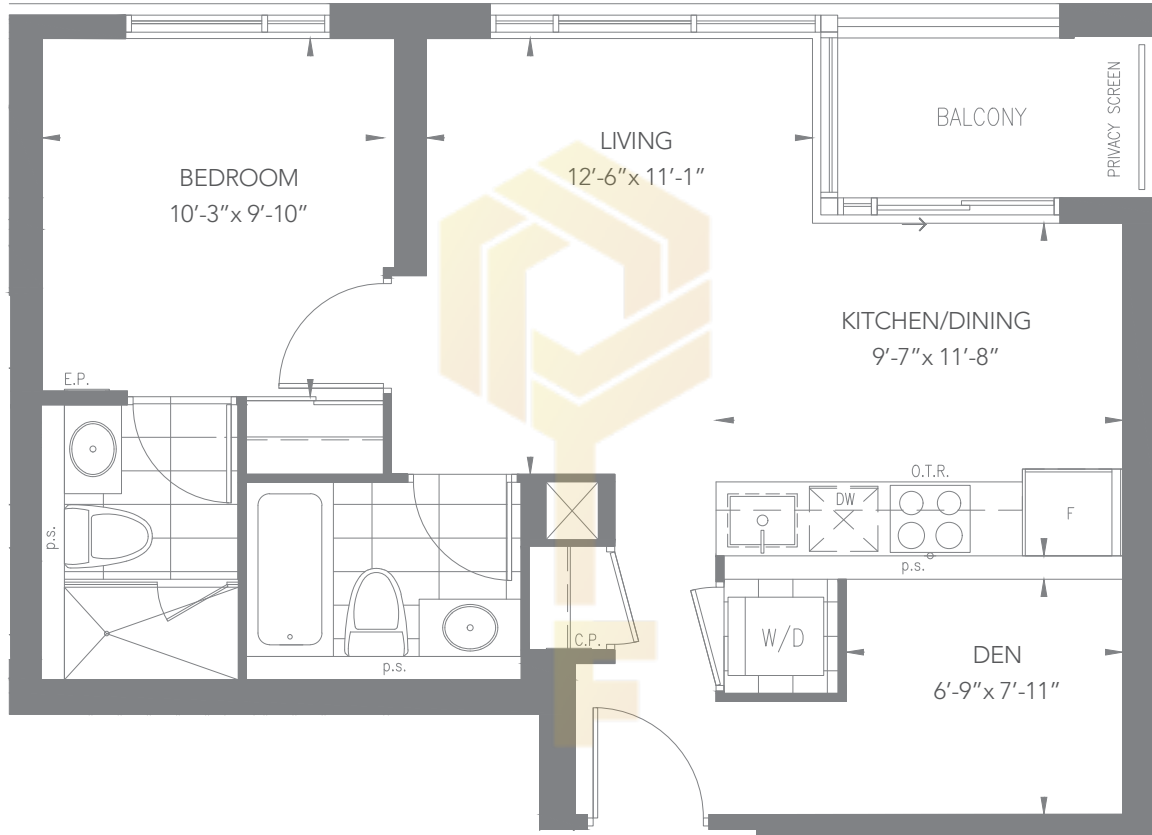

UNITS 401, 601

UNIT 201

UNITS 301, 501

Level 2

Levels 3 - 6

UNIT 211

UNITS 313, 513

Level 2

Levels 3 - 6

THE MACKENZIE
BOUTIQUE CONDOS IN MAPLE

1 BEDROOM + DEN – 1D-B
680 SQ.FT.

UNITS 409, 609

FIRST ACCESS
CONDOS

Pemberton
Everything a home should be

Dimensions, specifications, layouts and materials are approximate only and are subject to change without notice. Tile patterns may vary. Window size and location may vary. Actual usable floor space may vary from stated floor area. Balcony/terrace/patio area is approximate and not included in net suite area.

UNITS 311, 411, 511, 611, 905, 1005, 1105, 1205

FIRST ACCESS
CONDOS

UNIT 209, 805

UNITS 410, 610

UNITS 403, 603

FIRST ACCESS
CONDOS

UNITS 303, 503

Levels 3 - 6

THE MACKENZIE
BOUTIQUE CONDOS IN MAPLE

2 BEDROOMS + DEN – 2D-D
955 SQ.FT.

Pemberton
Everything a home should be

Dimensions, specifications, layouts and materials are approximate only and are subject to change without notice. Tile patterns may vary. Window size and location may vary. Actual usable floor space may vary from stated floor area. Balcony/terrace/patio area is approximate and not included in net suite area.