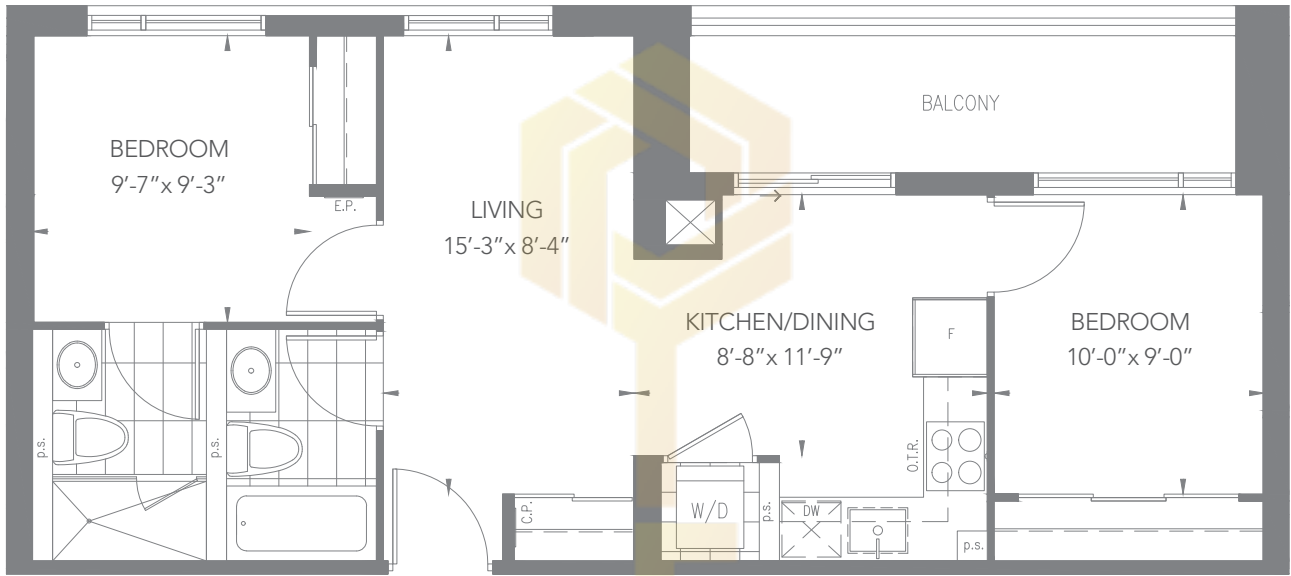

Levels 3 - 6

THE MACKENZIE
BOUTIQUE CONDOS IN MAPLE

1 BEDROOM + DEN – 1D-B
680 SQ.FT.

UNITS 409, 609

FIRST ACCESS
CONDOS

Pemberton
Everything a home should be

Dimensions, specifications, layouts and materials are approximate only and are subject to change without notice. Tile patterns may vary. Window size and location may vary. Actual usable floor space may vary from stated floor area. Balcony/terrace/patio area is approximate and not included in net suite area.

UNITS 311, 411, 511, 611, 905, 1005, 1105, 1205

FIRST ACCESS
CONDOS

UNIT 209, 805

UNITS 410, 610

UNITS 403, 603

FIRST ACCESS
CONDOS

UNITS 303, 503

Levels 3 - 6

THE MACKENZIE
BOUTIQUE CONDOS IN MAPLE

2 BEDROOMS + DEN – 2D-D
955 SQ.FT.

Pemberton
Everything a home should be

Dimensions, specifications, layouts and materials are approximate only and are subject to change without notice. Tile patterns may vary. Window size and location may vary. Actual usable floor space may vary from stated floor area. Balcony/terrace/patio area is approximate and not included in net suite area.

THE MACKENZIE
BOUTIQUE CONDOS IN MAPLE

3 BEDROOMS + DEN – 3D-B (BF)
1,250 SQ.FT.

Pemberton
Everything a home should be

Dimensions, specifications, layouts and materials are approximate only and are subject to change without notice. Tile patterns may vary. Window size and location may vary. Actual usable floor space may vary from stated floor area. Balcony/terrace/patio area is approximate and not included in net suite area.