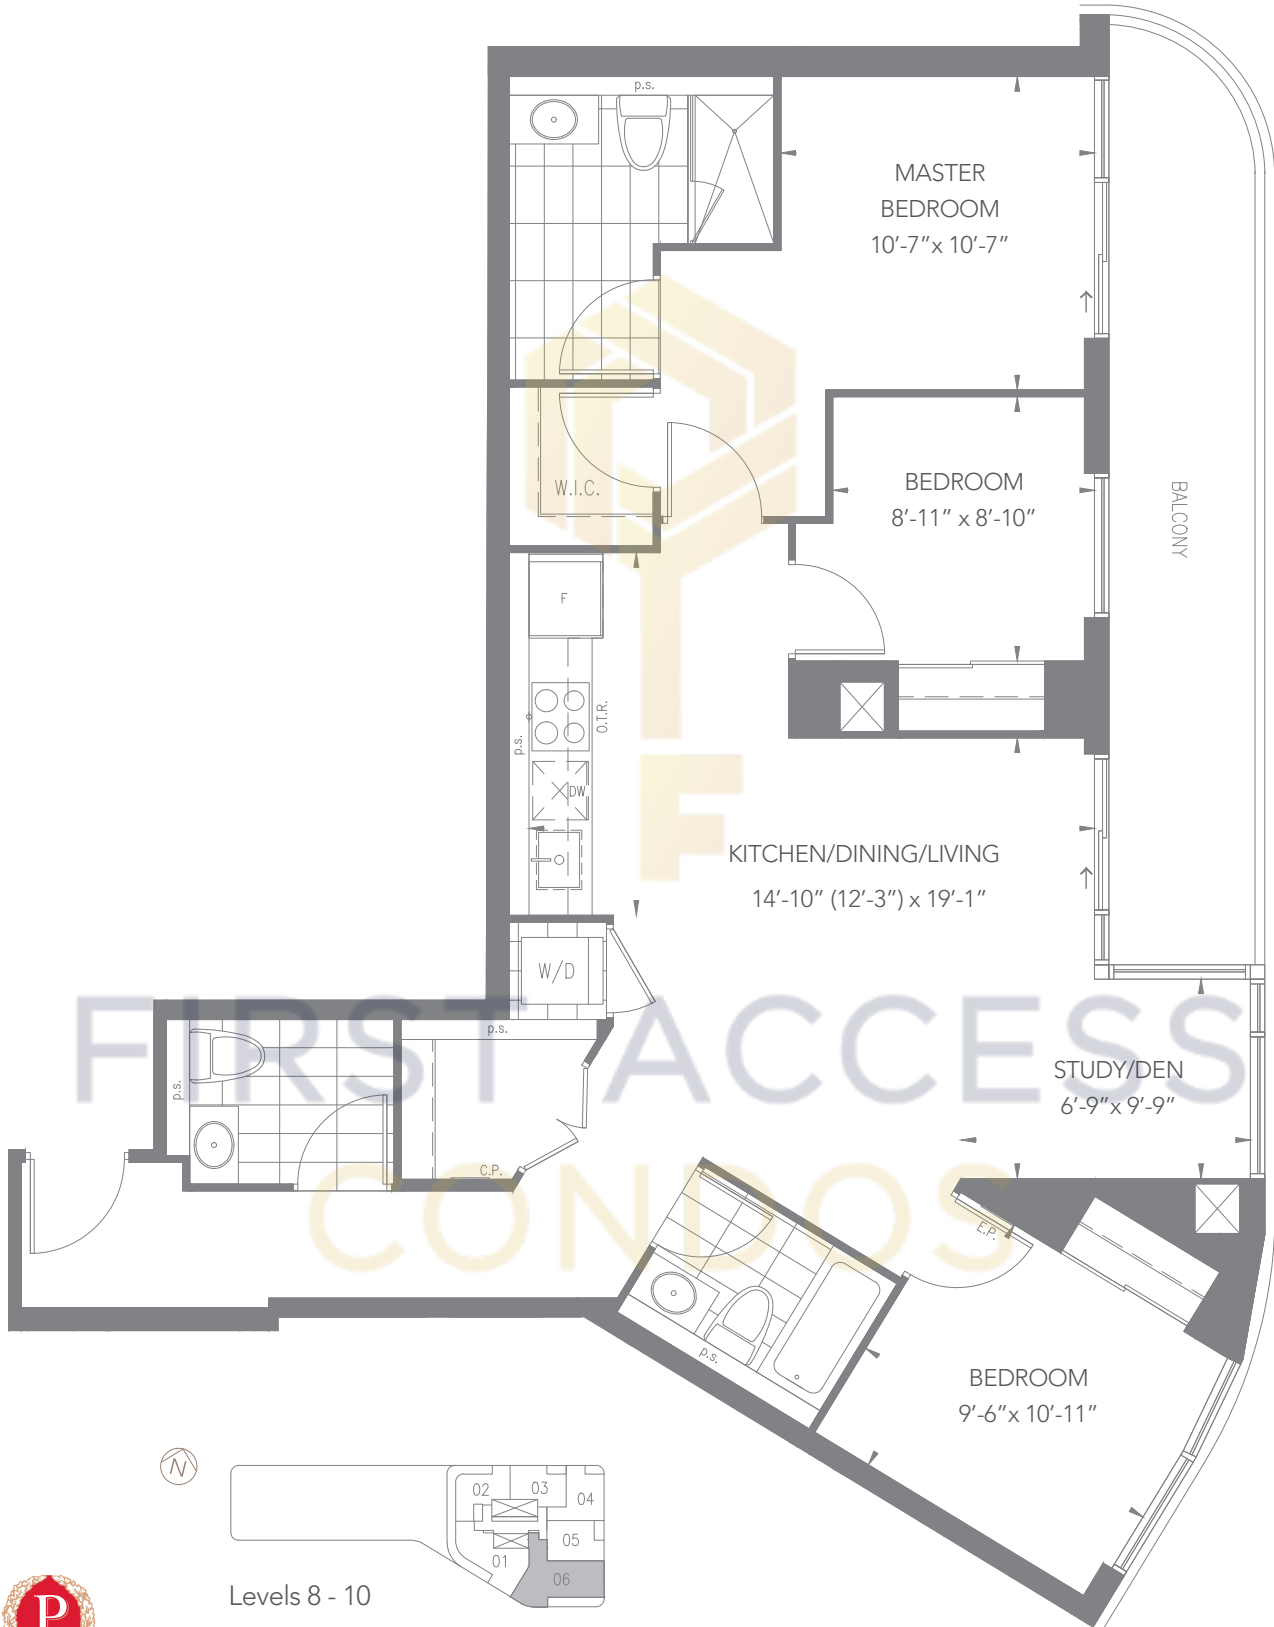

Levels 3 - 6

THE MACKENZIE
BOUTIQUE CONDOS IN MAPLE

1 BEDROOM + DEN – 1D-B
680 SQ.FT.

UNITS 409, 609

FIRST ACCESS
CONDOS

Pemberton
Everything a home should be

Dimensions, specifications, layouts and materials are approximate only and are subject to change without notice. Tile patterns may vary. Window size and location may vary. Actual usable floor space may vary from stated floor area. Balcony/terrace/patio area is approximate and not included in net suite area.

UNITS 311, 411, 511, 611, 905, 1005, 1105, 1205

FIRST ACCESS
CONDOS

UNIT 209, 805

UNITS 410, 610

UNITS 403, 603

FIRST ACCESS
CONDOS

UNITS 303, 503

Levels 3 - 6

THE MACKENZIE
BOUTIQUE CONDOS IN MAPLE

2 BEDROOMS + DEN – 2D-D
955 SQ.FT.

Pemberton
Everything a home should be

Dimensions, specifications, layouts and materials are approximate only and are subject to change without notice. Tile patterns may vary. Window size and location may vary. Actual usable floor space may vary from stated floor area. Balcony/terrace/patio area is approximate and not included in net suite area.

THE MACKENZIE
BOUTIQUE CONDOS IN MAPLE

3 BEDROOMS + DEN – 3D-B (BF)
1,250 SQ.FT.

Pemberton
Everything a home should be

Dimensions, specifications, layouts and materials are approximate only and are subject to change without notice. Tile patterns may vary. Window size and location may vary. Actual usable floor space may vary from stated floor area. Balcony/terrace/patio area is approximate and not included in net suite area.