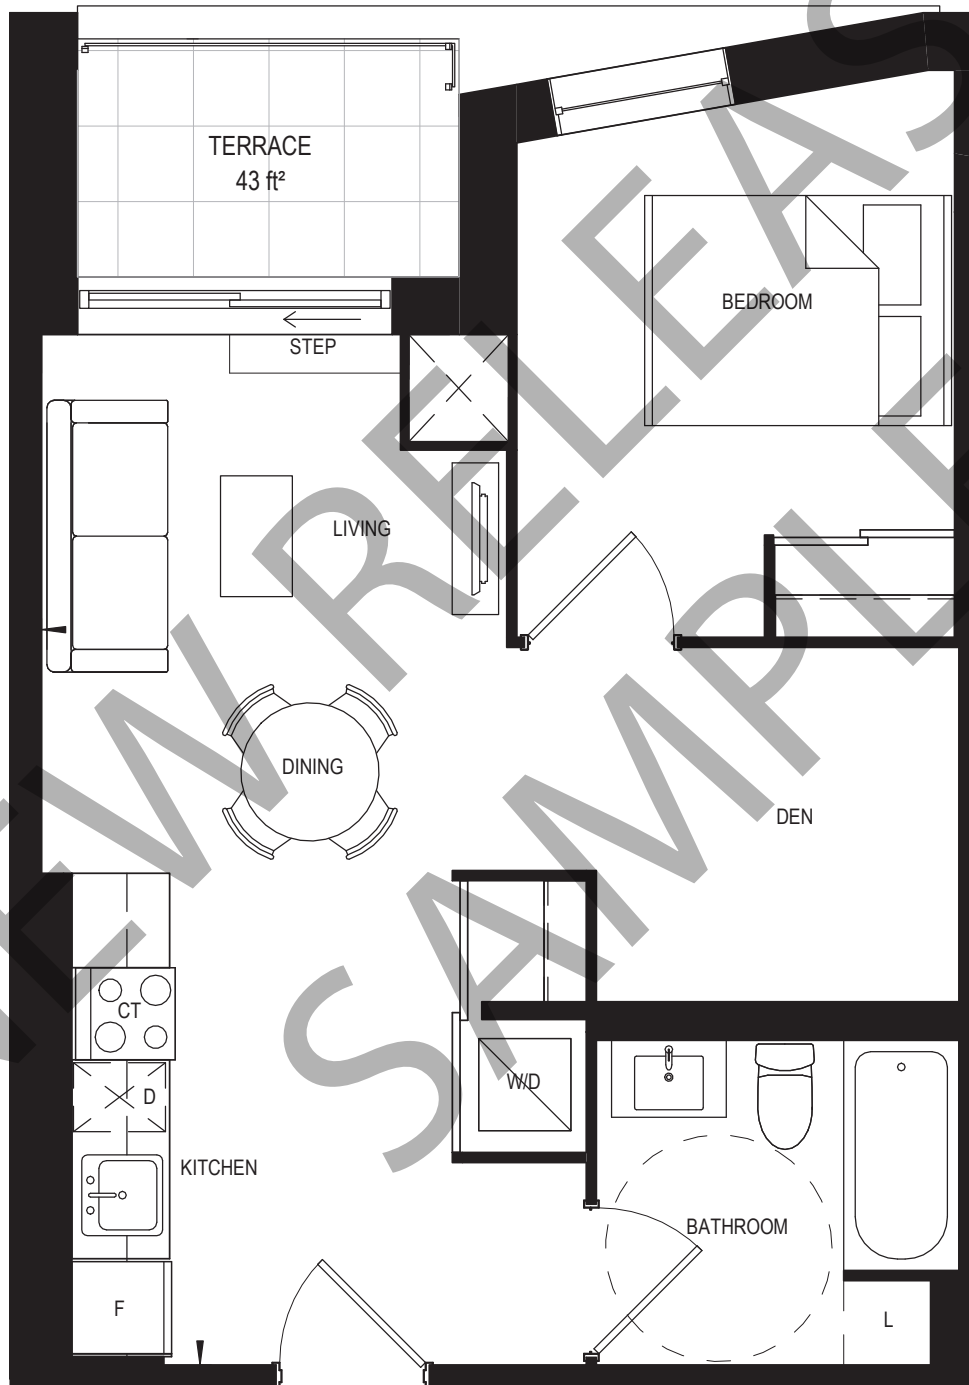

THE
KEELEY
PARKYARD LIVING

JULIETTE BALCONY

LEVEL: 9

JULIETTE BALCONY

THE
KEELEY
PARKYARD LIVING

JULIETTE BALCONY

LEVEL : 4, 6

JULIETTE BALCONY

NEW RELEASE

THE
KEELEY
PARKYARD LIVING

JULIETTE BALCONY (L8-11)

LEVELS: 8, 11

LEVEL: 9

LEVEL: 10

THE
KEELEY
PARKYARD LIVING

BALCONY
48 ft²

LEVELS: 4, 5

BALCONY
43 ft²

LEVEL: 6

THE
KEELEY
PARKYARD LIVING

THE
KEELEY
PARKYARD LIVING

BALCONY
48 ft²

LEVELS: 5, 6, 8, 9, 10, 11

THE
KEELEY
PARKYARD LIVING

BALCONY
48 ft²

LEVELS: 8, 9, 10