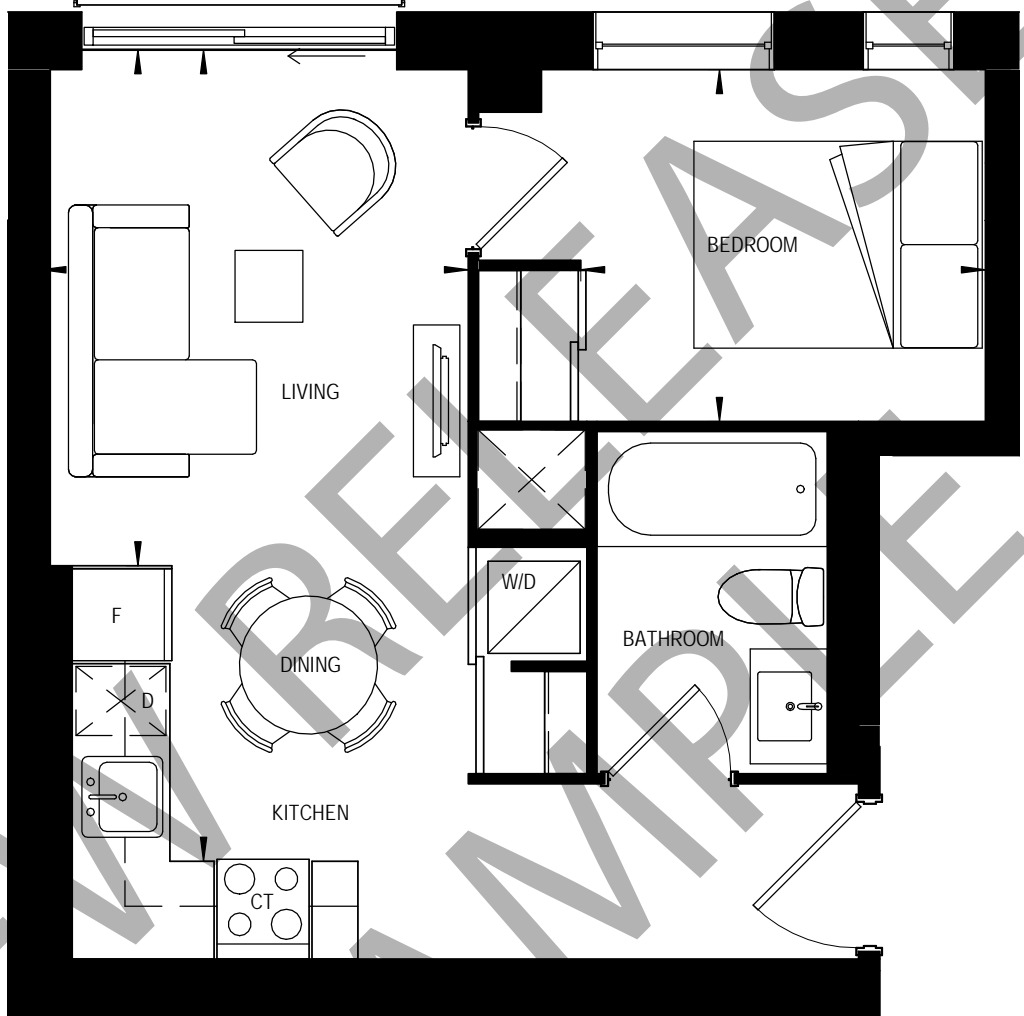

THE
KEELEY
PARKYARD LIVING

JULIETTE BALCONY

LEVEL: 9

JULIETTE BALCONY

THE
KEELEY
PARKYARD LIVING

JULIETTE BALCONY

LEVEL : 4, 6

JULIETTE BALCONY

NEW RELEASE

THE
KEELEY
PARKYARD LIVING

JULIETTE BALCONY (L8-11)

LEVELS: 8, 11

LEVEL: 9

LEVEL: 10

THE
KEELEY
PARKYARD LIVING

BALCONY
48 ft²

LEVELS: 4, 5

BALCONY
43 ft²

LEVEL: 6

THE
KEELEY
PARKYARD LIVING

THE
KEELEY
PARKYARD LIVING

BALCONY
48 ft²

LEVELS: 5, 6, 8, 9, 10, 11

THE
KEELEY
PARKYARD LIVING

BALCONY
48 ft²

LEVELS: 8, 9, 10