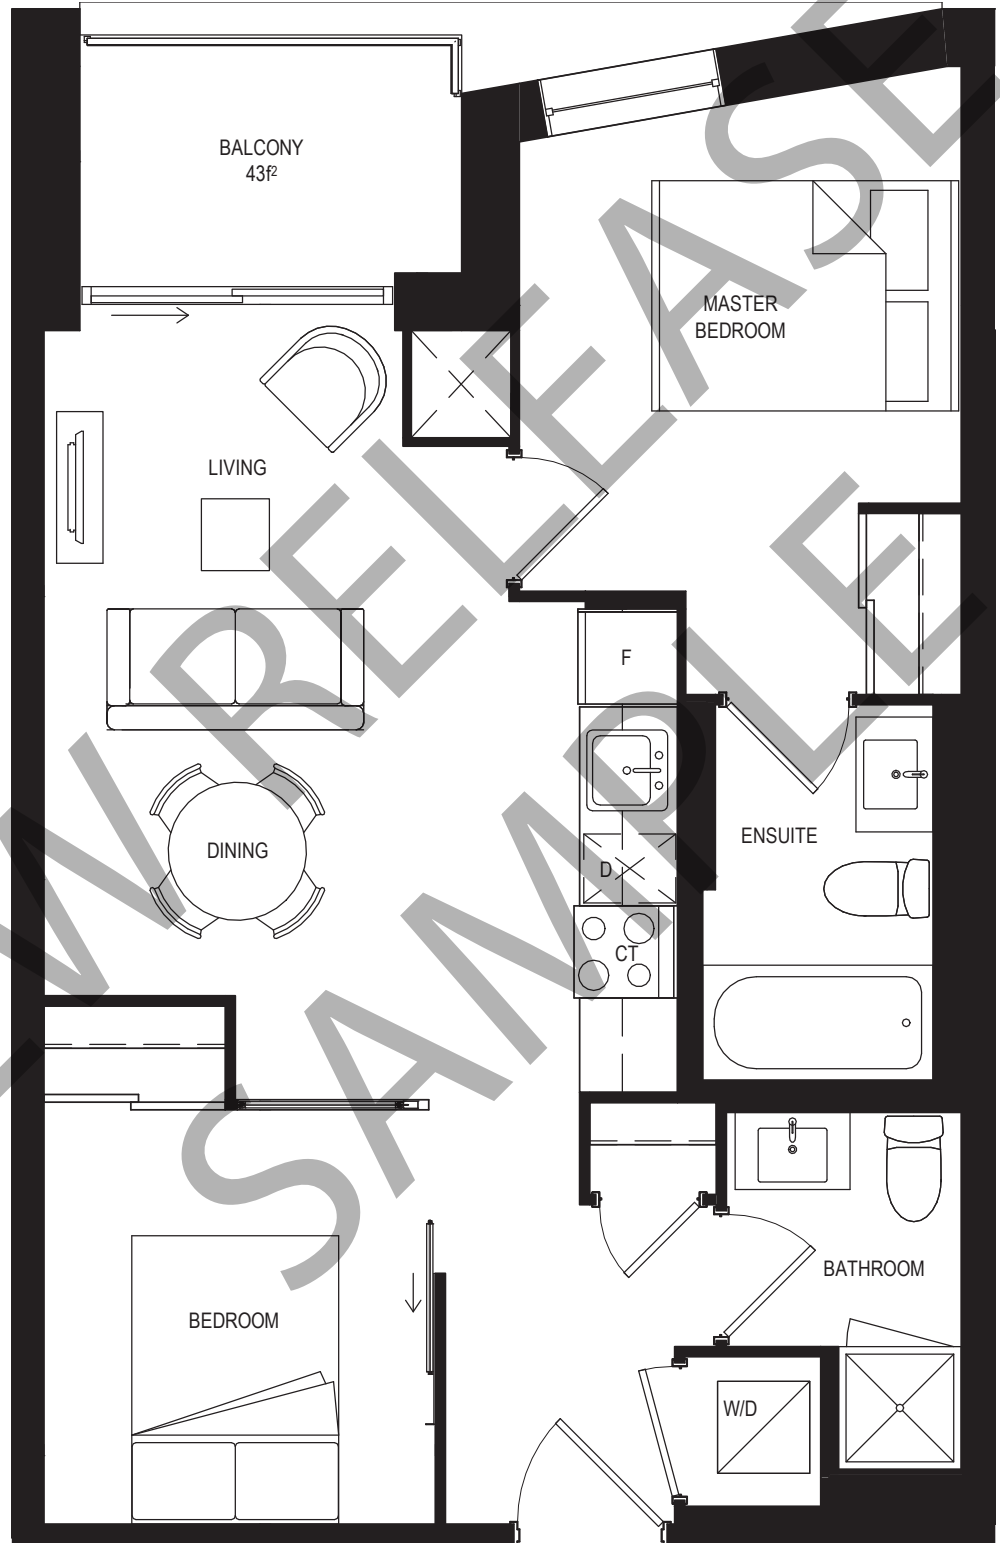

THE
KEELEY
PARKYARD LIVING

JULIETTE BALCONY

LEVEL: 9

JULIETTE BALCONY

THE
KEELEY
PARKYARD LIVING

JULIETTE BALCONY

LEVEL : 4, 6

JULIETTE BALCONY

NEW RELEASE

THE
KEELEY
PARKYARD LIVING

JULIETTE BALCONY (L8-11)

LEVELS: 8, 11

LEVEL: 9

LEVEL: 10

THE
KEELEY
PARKYARD LIVING

BALCONY
48 ft²

LEVELS: 4, 5

BALCONY
43 ft²

LEVEL: 6

THE
KEELEY
PARKYARD LIVING

THE
KEELEY
PARKYARD LIVING

BALCONY
48 ft²

LEVELS: 5, 6, 8, 9, 10, 11

THE
KEELEY
PARKYARD LIVING

BALCONY
48 ft²

LEVELS: 8, 9, 10