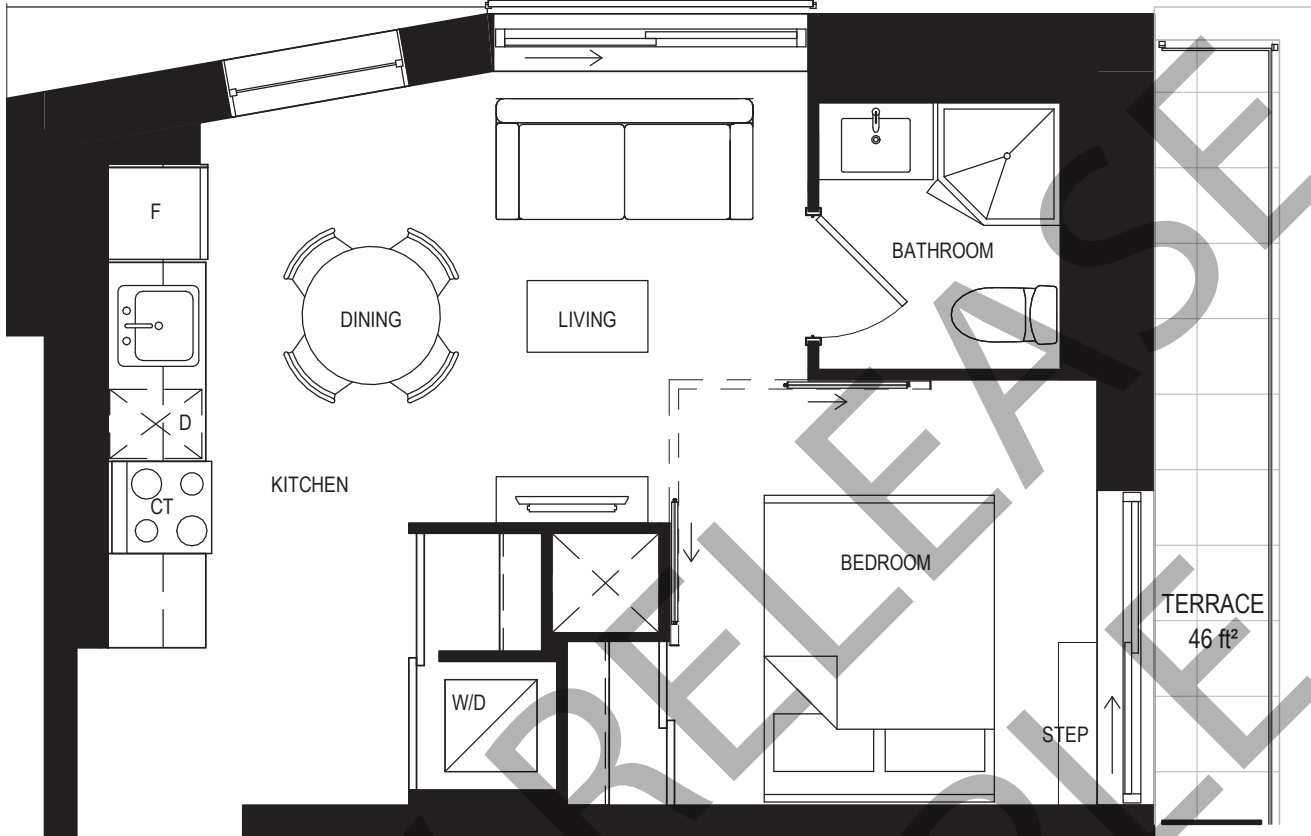

THE
KEELEY
PARKYARD LIVING

JULIETTE BALCONY

LEVEL: 9

JULIETTE BALCONY

THE
KEELEY
PARKYARD LIVING

JULIETTE BALCONY

LEVEL : 4, 6

JULIETTE BALCONY

NEW RELEASE

THE
KEELEY
PARKYARD LIVING

JULIETTE BALCONY (L8-11)

LEVELS: 8, 11

LEVEL: 9

LEVEL: 10

THE
KEELEY
PARKYARD LIVING

BALCONY
48 ft²

LEVELS: 4, 5

BALCONY
43 ft²

LEVEL: 6

THE
KEELEY
PARKYARD LIVING

THE
KEELEY
PARKYARD LIVING

BALCONY
48 ft²

LEVELS: 5, 6, 8, 9, 10, 11

THE
KEELEY
PARKYARD LIVING

BALCONY
48 ft²

LEVELS: 8, 9, 10