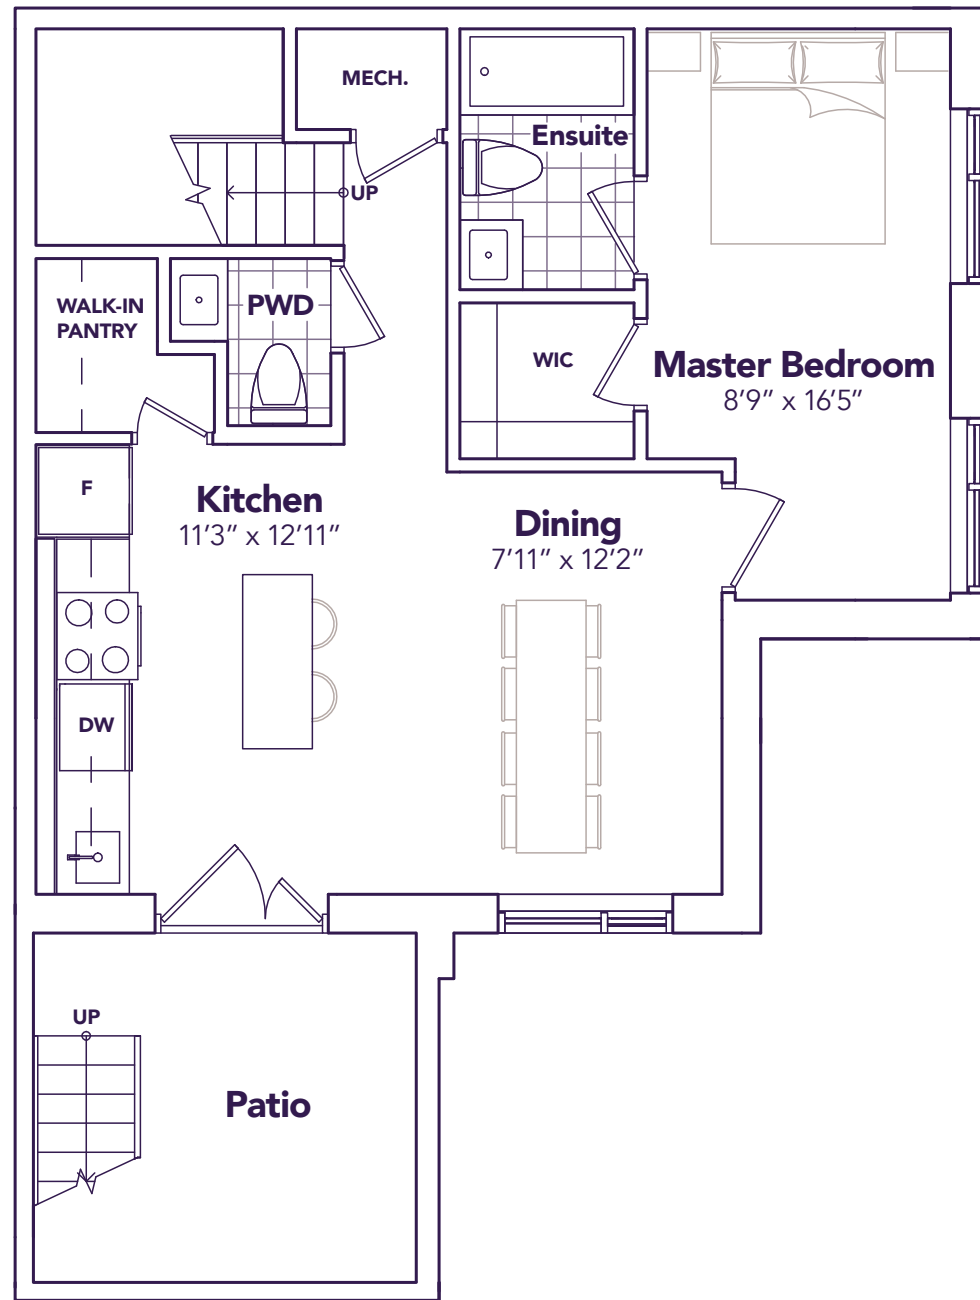

LIVING LEVEL

BEDROOM LEVEL

TERRACE LEVEL

MODEL A2

» STRIDE »

Life's A Breeze

BLOCK 1 BLOCK 2 BLOCK 3 BLOCK 4 BLOCK 5 BLOCK 6 BLOCK 7

All prices, figures, sizes, specifications and information are subject to change without notice. All areas and stated dimensions are approximate. Mechanical location, actual usable floor space, living area and square footage may vary from stated floor area. Illustrations are artist's concept. E. & O. E.

MODEL B1
OPTION A

SERENITY

2  2+1 

» Life's A Breeze
MyStride.ca

» STRIDE »
Life's A Breeze

SERENITY

1250 SQ. FT. 2  2+1 

ENTRANCE LEVEL

MAIN LEVEL

MODEL B1
OPTION A

» STRIDE »

Life's A Breeze

1 5	1 5	1 5	1 5	1 6	1 6	1 6
2 6	2 6	2 6	2 6	2 7	2 7	2 7
3 7	3 7	3 7	3 7	3 8	3 8	3 8
4 8	4 8	4 8	4 8	4 9	4 9	4 9
				5 10	5 10	5 10
BLOCK 1	BLOCK 2	BLOCK 3	BLOCK 4	BLOCK 5	BLOCK 6	BLOCK 7