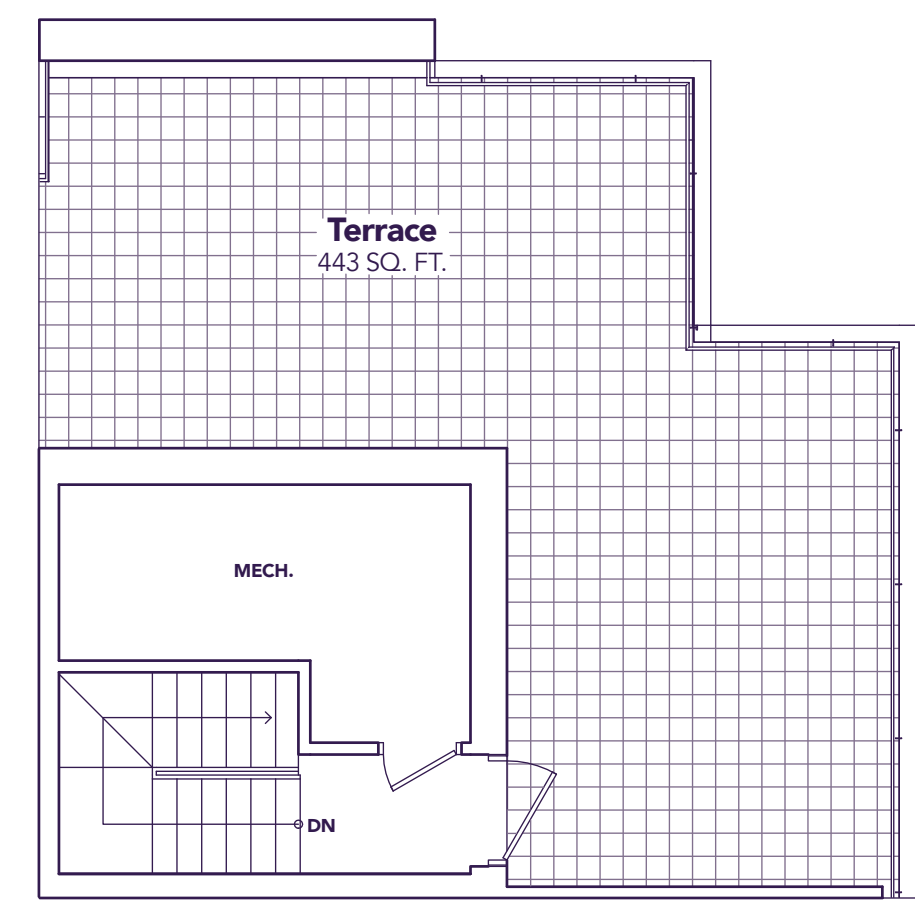

MODEL D2
OPTION A

All prices, figures, sizes, specifications and information are subject to change without notice. All areas and stated dimensions are approximate. Mechanical location, actual usable floor space, living area and square footage may vary from stated floor area. Illustrations are artist's concept. E. & O. E.

MODEL D2
OPTION B

ESCAPE

3  2+1 

» Life's A Breeze
MyStride.ca

» STRIDE »
Life's A Breeze

ESCAPE

1530 SQ. FT. 3  2+1 

ENTRANCE LEVEL

LIVING LEVEL

BEDROOM LEVEL

TERRACE LEVEL

» STRIDE »
Life's A Breeze

BLOCK 1 BLOCK 2 BLOCK 3 BLOCK 4

MODEL D2
OPTION B

All prices, figures, sizes, specifications and information are subject to change without notice. All areas and stated dimensions are approximate. Mechanical location, actual usable floor space, living area and square footage may vary from stated floor area. Illustrations are artist's concept. E. & O. E.