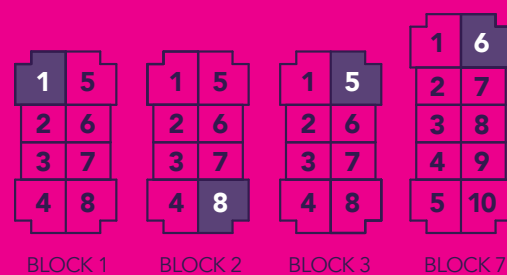

BEDROOM LEVEL

TERRACE LEVEL

ENTRANCE LEVEL

MODEL C2

» STRIDE »

Life's A Breeze

All prices, figures, sizes, specifications and information are subject to change without notice. All areas and stated dimensions are approximate. Mechanical location, actual usable floor space, living area and square footage may vary from stated floor area. Illustrations are artist's concept. E. & O. E.

MODEL D1

WHISPER

2  2 

» Life's A Breeze
MyStride.ca

» STRIDE »
Life's A Breeze

WHISPER

1248 SQ. FT. 2  2 

ENTRANCE LEVEL

MAIN LEVEL

MODEL D1

» STRIDE »

Life's A Breeze

BLOCK 1 BLOCK 2 BLOCK 3 BLOCK 4

All prices, figures, sizes, specifications and information are subject to change without notice. All areas and stated dimensions are approximate. Mechanical location, actual usable floor space, living area and square footage may vary from stated floor area. Illustrations are artist's concept. E. & O. E.