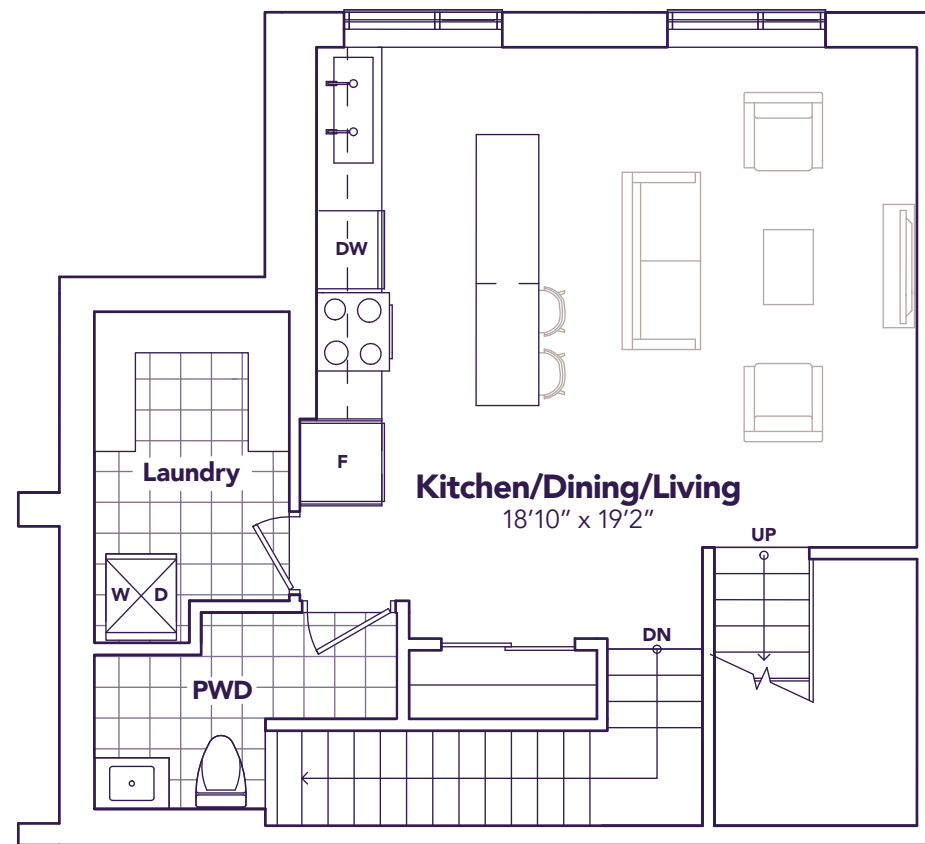

CARPE DIEM

1556 SQ. FT. 3 2+1

LIVING LEVEL