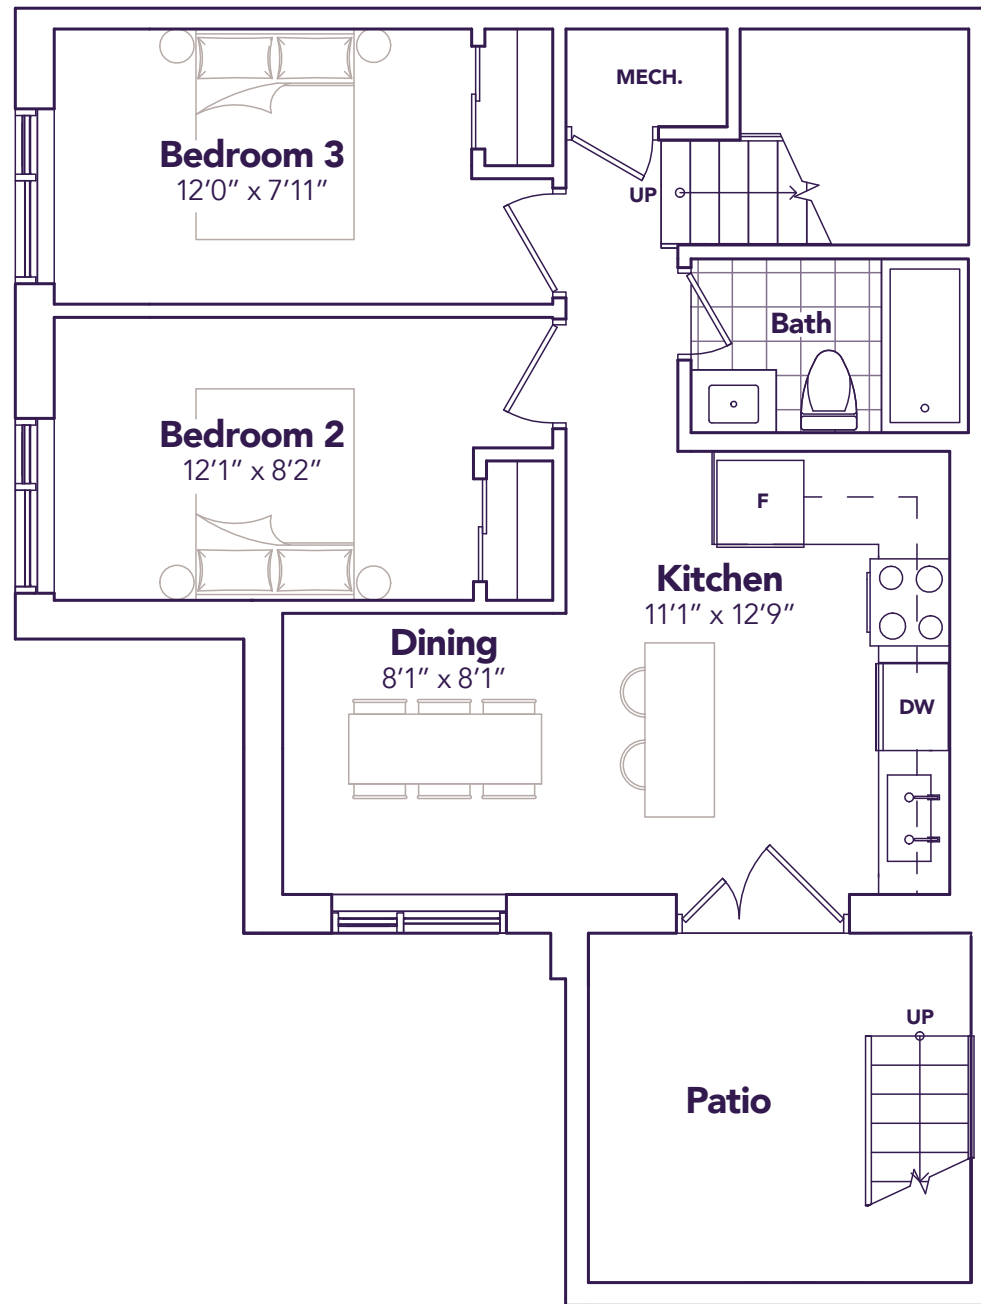

MODEL B1
OPTION B

SERENITY

3  2 

» Life's A Breeze
MyStride.ca

» STRIDE »
Life's A Breeze

SERENITY

1253 SQ. FT. 3  2 

ENTRANCE LEVEL

BEDROOM LEVEL

MODEL B1
OPTION B

» STRIDE »

Life's A Breeze

1 5	1 5	1 5	1 5	1 6	1 6	1 6
2 6	2 6	2 6	2 6	2 7	2 7	2 7
3 7	3 7	3 7	3 7	3 8	3 8	3 8
4 8	4 8	4 8	4 8	4 9	4 9	4 9
				5 10	5 10	5 10
BLOCK 1	BLOCK 2	BLOCK 3	BLOCK 4	BLOCK 5	BLOCK 6	BLOCK 7