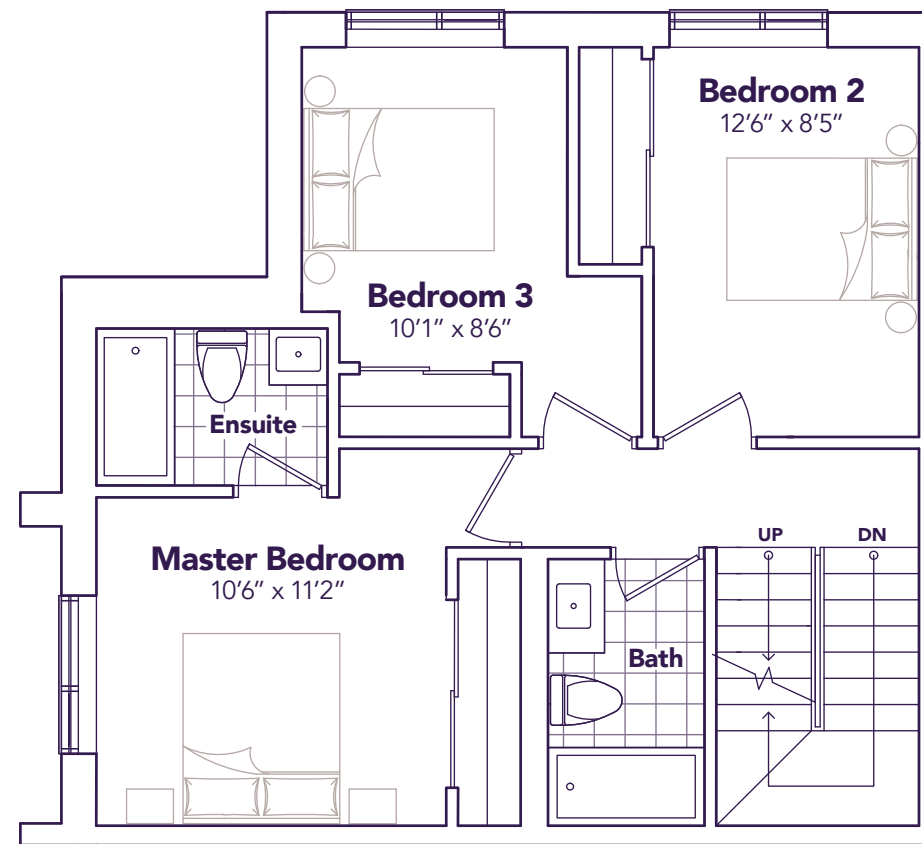

MAIN LEVEL

MODEL C1

» STRIDE »

Life's A Breeze

All prices, figures, sizes, specifications and information are subject to change without notice. All areas and stated dimensions are approximate. Mechanical location, actual usable floor space, living area and square footage may vary from stated floor area. Illustrations are artist's concept. E. & O. E.

MODEL C2

CARPE DIEM

3  2+1 

» Life's A Breeze
MyStride.ca

» STRIDE »
Life's A Breeze

CARPE DIEM

1556 SQ. FT. 3  2+1 

LIVING LEVEL

BEDROOM LEVEL

TERRACE LEVEL

ENTRANCE LEVEL

MODEL C2

» STRIDE »

Life's A Breeze

All prices, figures, sizes, specifications and information are subject to change without notice. All areas and stated dimensions are approximate. Mechanical location, actual usable floor space, living area and square footage may vary from stated floor area. Illustrations are artist's concept. E. & O. E.