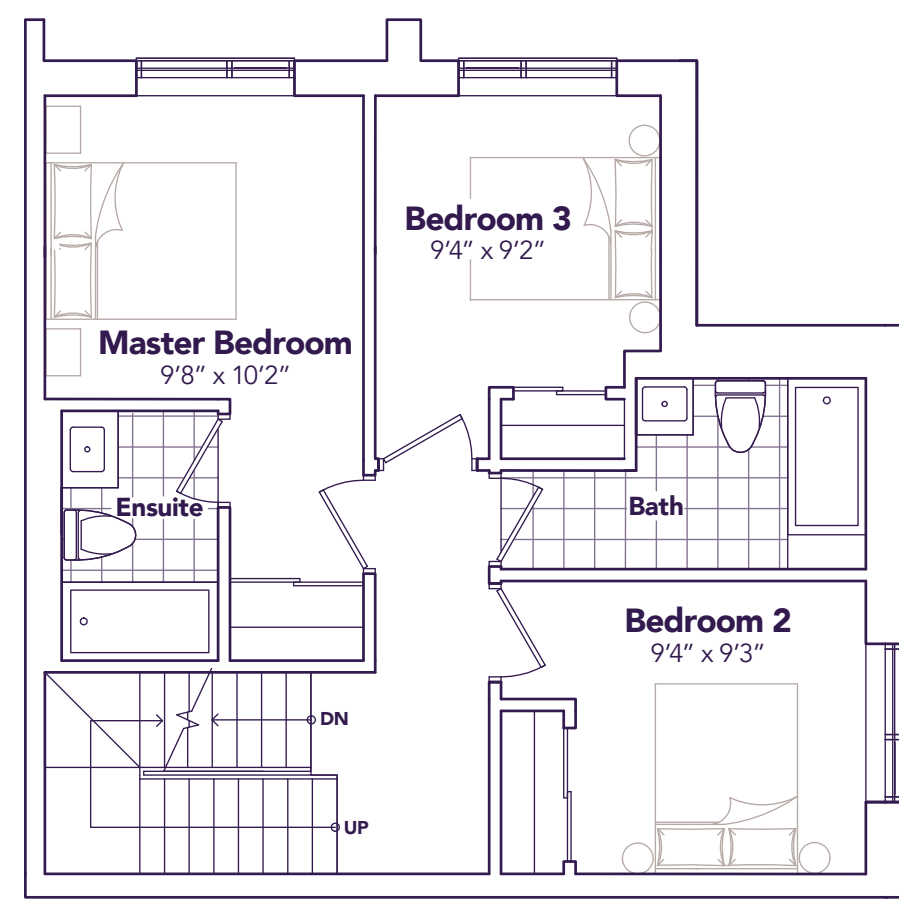

MODEL D2
OPTION A

All prices, figures, sizes, specifications and information are subject to change without notice. All areas and stated dimensions are approximate. Mechanical location, actual usable floor space, living area and square footage may vary from stated floor area. Illustrations are artist's concept. E. & O. E.

MODEL D2
OPTION B

ESCAPE

3  2+1 

» Life's A Breeze
MyStride.ca

» STRIDE »
Life's A Breeze

ESCAPE

1530 SQ. FT. 3  2+1 

ENTRANCE LEVEL

LIVING LEVEL

BEDROOM LEVEL

TERRACE LEVEL

» STRIDE »
Life's A Breeze

BLOCK 1 BLOCK 2 BLOCK 3 BLOCK 4

MODEL D2
OPTION B

All prices, figures, sizes, specifications and information are subject to change without notice. All areas and stated dimensions are approximate. Mechanical location, actual usable floor space, living area and square footage may vary from stated floor area. Illustrations are artist's concept. E. & O. E.