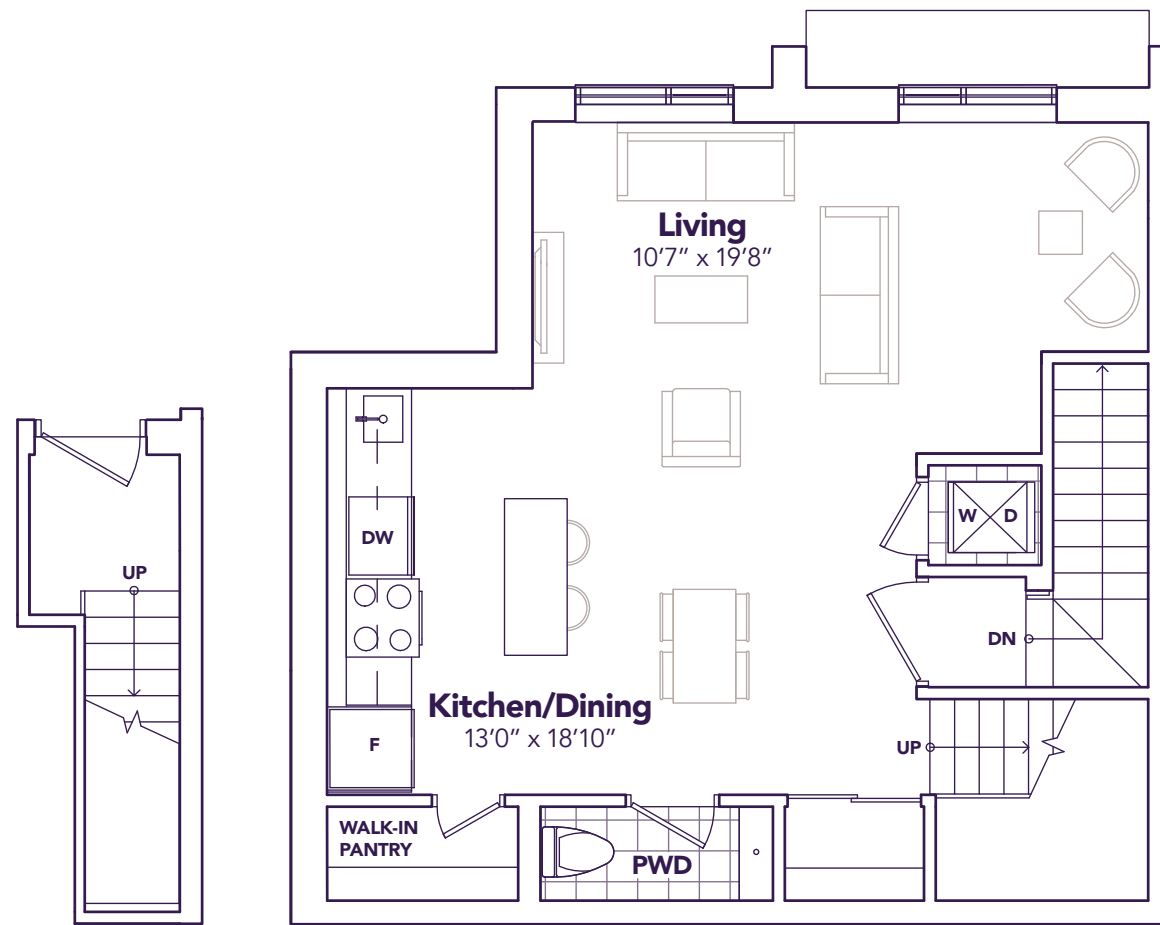

MAIN LEVEL

MODEL D1

» STRIDE »

Life's A Breeze

BLOCK 1 BLOCK 2 BLOCK 3 BLOCK 4

All prices, figures, sizes, specifications and information are subject to change without notice. All areas and stated dimensions are approximate. Mechanical location, actual usable floor space, living area and square footage may vary from stated floor area. Illustrations are artist's concept. E. & O. E.

MODEL D2
OPTION A

ESCAPE

2  2+1 

» Life's A Breeze
MyStride.ca

» STRIDE »
Life's A Breeze

ESCAPE

1530 SQ. FT. 2  2+1 

ENTRANCE LEVEL

LIVING LEVEL

BEDROOM LEVEL

TERRACE LEVEL

» STRIDE »
Life's A Breeze

BLOCK 1

BLOCK 2

BLOCK 3

BLOCK 4

MODEL D2
OPTION A

All prices, figures, sizes, specifications and information are subject to change without notice. All areas and stated dimensions are approximate. Mechanical location, actual usable floor space, living area and square footage may vary from stated floor area. Illustrations are artist's concept. E. & O. E.