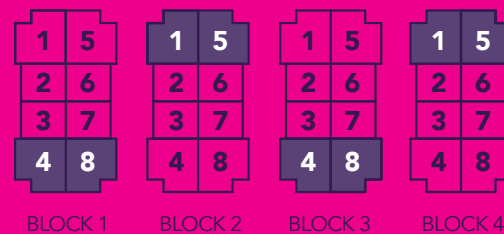

MAIN LEVEL

MODEL D1

» STRIDE »

Life's A Breeze

BLOCK 1 BLOCK 2 BLOCK 3 BLOCK 4

All prices, figures, sizes, specifications and information are subject to change without notice. All areas and stated dimensions are approximate. Mechanical location, actual usable floor space, living area and square footage may vary from stated floor area. Illustrations are artist's concept. E. & O. E.

MODEL D2
OPTION A

ESCAPE

2  2+1 

» Life's A Breeze
MyStride.ca

» STRIDE »
Life's A Breeze

ESCAPE

1530 SQ. FT. 2  2+1 

ENTRANCE LEVEL

LIVING LEVEL

BEDROOM LEVEL

TERRACE LEVEL

» STRIDE »
Life's A Breeze

BLOCK 1

BLOCK 2

BLOCK 3

BLOCK 4

MODEL D2
OPTION A

All prices, figures, sizes, specifications and information are subject to change without notice. All areas and stated dimensions are approximate. Mechanical location, actual usable floor space, living area and square footage may vary from stated floor area. Illustrations are artist's concept. E. & O. E.