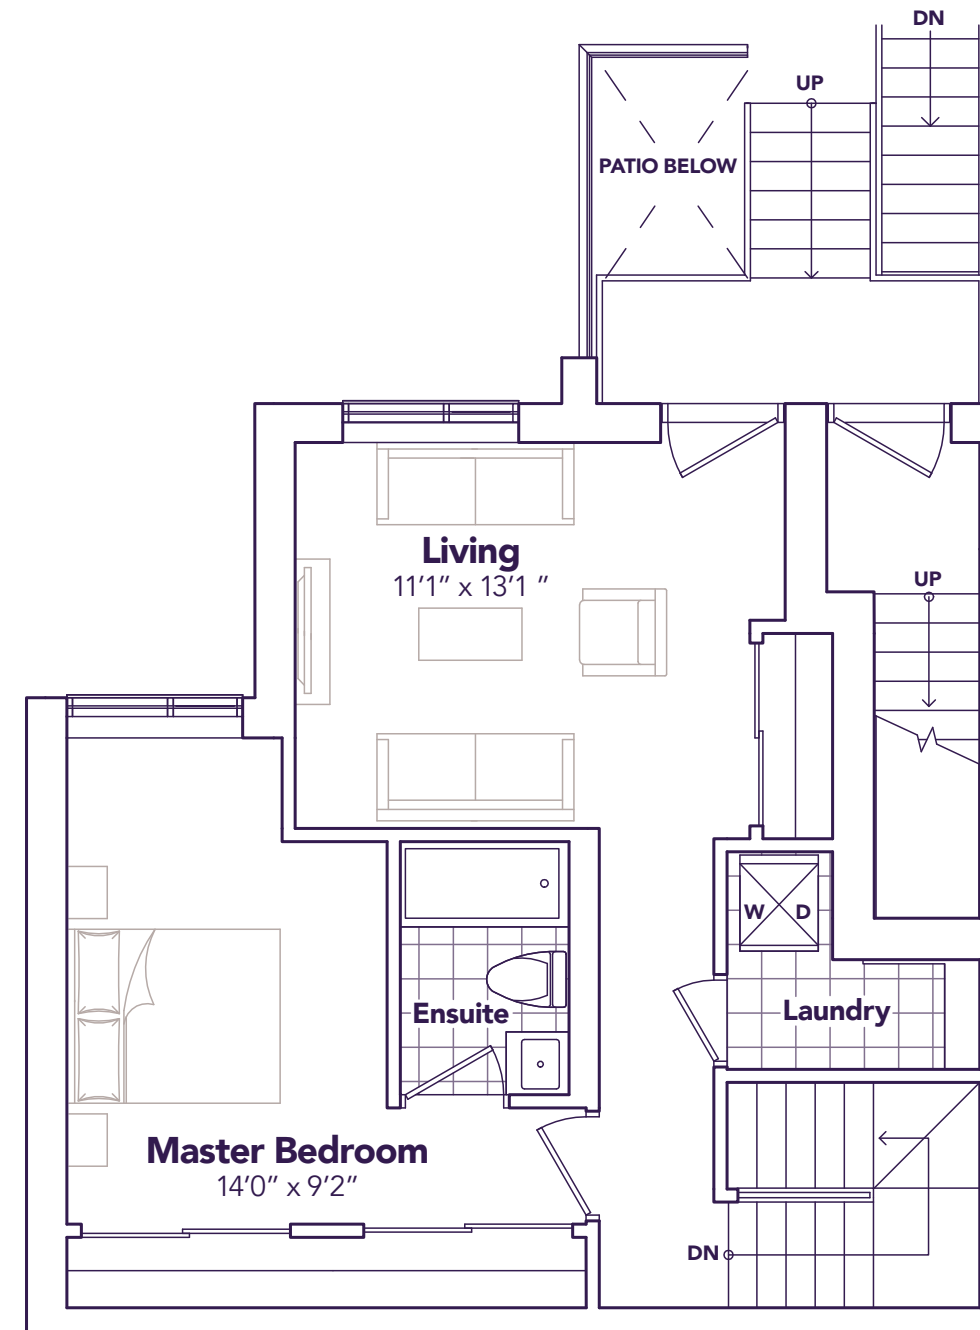

BEDROOM LEVEL

TERRACE LEVEL

ENTRANCE LEVEL

MODEL C2

» STRIDE »

Life's A Breeze

All prices, figures, sizes, specifications and information are subject to change without notice. All areas and stated dimensions are approximate. Mechanical location, actual usable floor space, living area and square footage may vary from stated floor area. Illustrations are artist's concept. E. & O. E.

MODEL D1

WHISPER

2  2 

» Life's A Breeze
MyStride.ca

» STRIDE »
Life's A Breeze

WHISPER

1248 SQ. FT. 2  2 

ENTRANCE LEVEL

MAIN LEVEL

MODEL D1

» STRIDE »

Life's A Breeze

BLOCK 1 BLOCK 2 BLOCK 3 BLOCK 4

All prices, figures, sizes, specifications and information are subject to change without notice. All areas and stated dimensions are approximate. Mechanical location, actual usable floor space, living area and square footage may vary from stated floor area. Illustrations are artist's concept. E. & O. E.