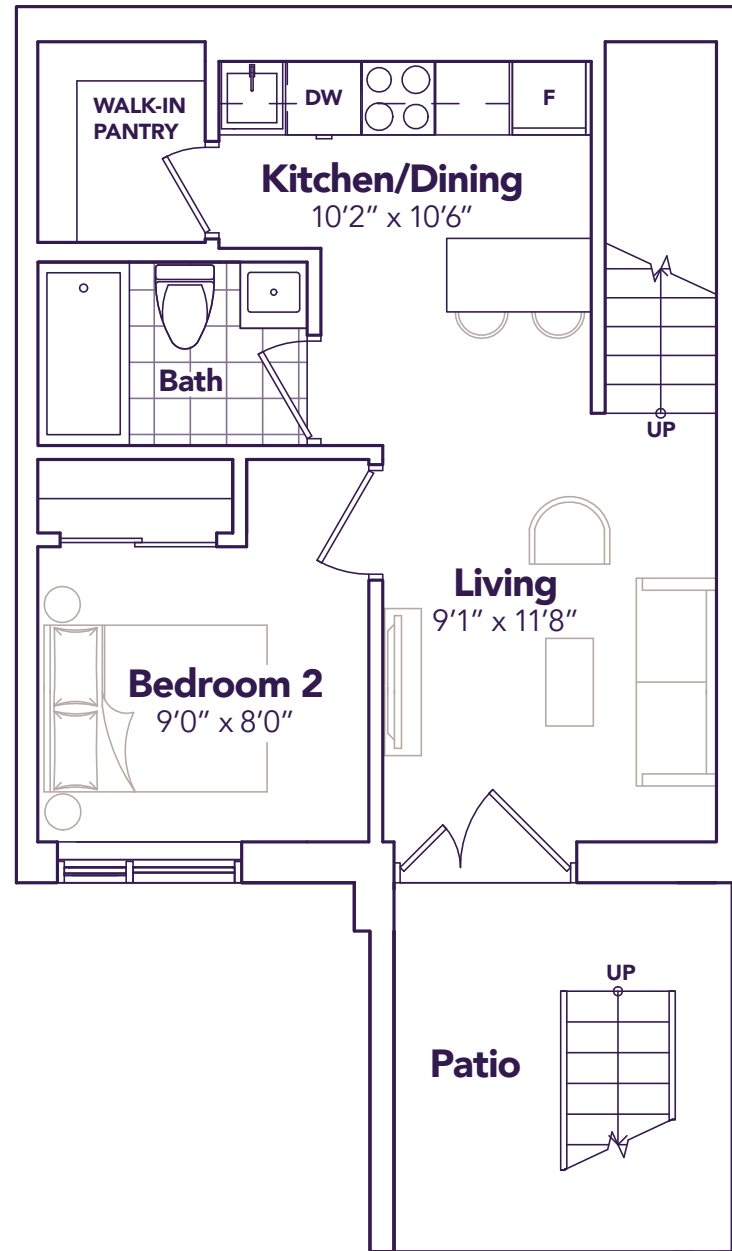

MAIN LEVEL

MODEL A1
OPTION A

» STRIDE »

Life's A Breeze

All prices, figures, sizes, specifications and information are subject to change without notice. All areas and stated dimensions are approximate. Mechanical location, actual usable floor space, living area and square footage may vary from stated floor area. Illustrations are artist's concept. E. & O. E.

MODEL A1
OPTION B

BLUENOSE

2  2 

» Life's A Breeze
MyStride.ca

» STRIDE »
Life's A Breeze

BLUENOSE

823 SQ. FT. 2  2 

ENTRANCE LEVEL

MAIN LEVEL

MODEL A1
OPTION B

» STRIDE »

Life's A Breeze

All prices, figures, sizes, specifications and information are subject to change without notice. All areas and stated dimensions are approximate. Mechanical location, actual usable floor space, living area and square footage may vary from stated floor area. Illustrations are artist's concept. E. & O. E.