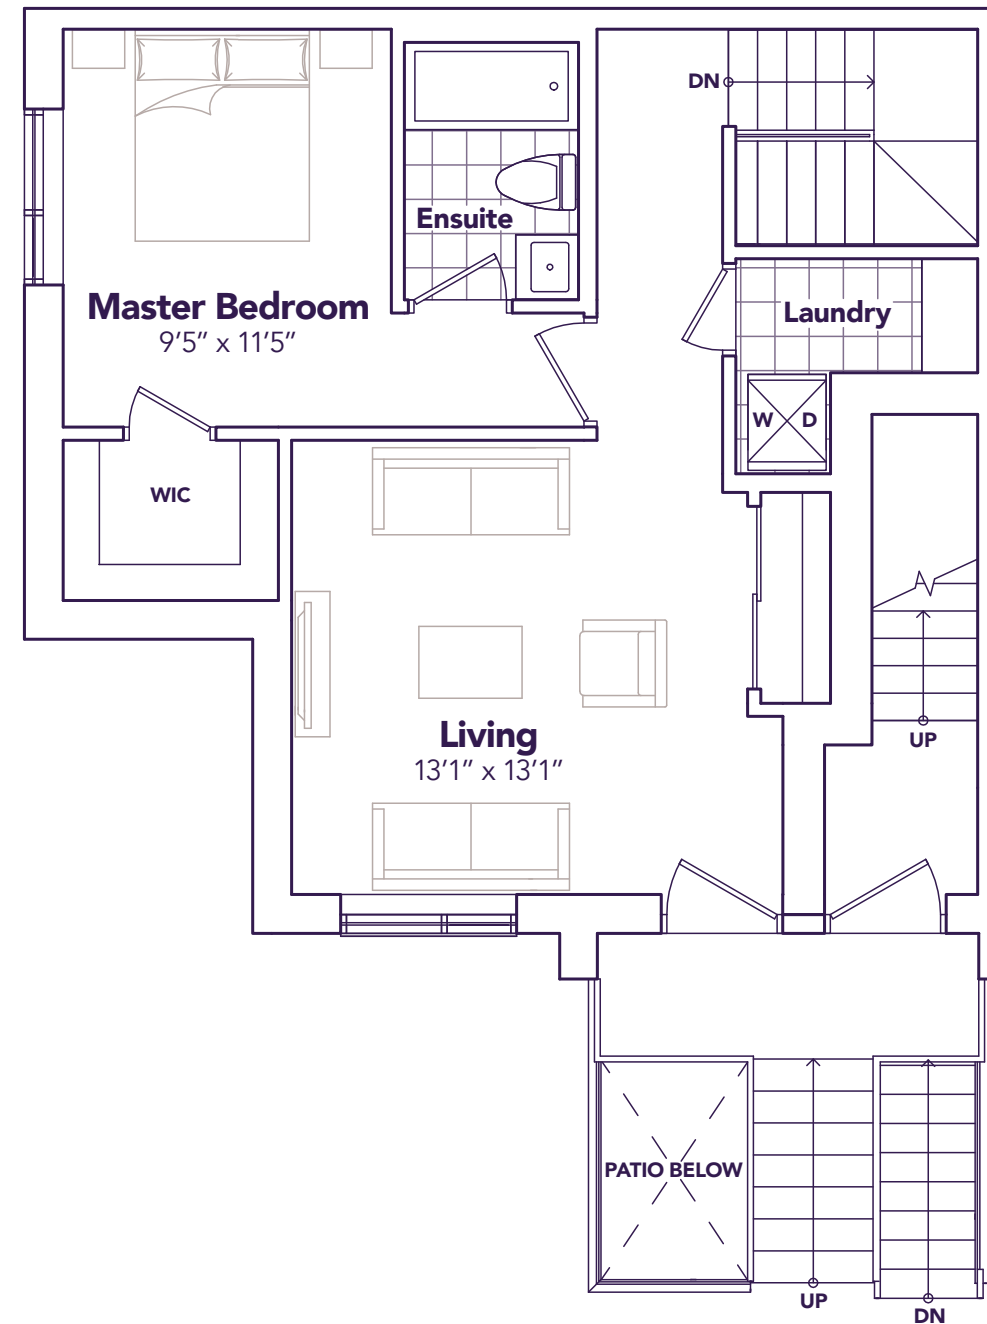

MODEL B1
OPTION B

SERENITY

3  2 

» Life's A Breeze
MyStride.ca

» STRIDE »
Life's A Breeze

SERENITY

1253 SQ. FT. 3  2 

ENTRANCE LEVEL

BEDROOM LEVEL

MODEL B1
OPTION B

» STRIDE »

Life's A Breeze

1 5	1 5	1 5	1 5	1 6	1 6	1 6
2 6	2 6	2 6	2 6	2 7	2 7	2 7
3 7	3 7	3 7	3 7	3 8	3 8	3 8
4 8	4 8	4 8	4 8	4 9	4 9	4 9
				5 10	5 10	5 10
BLOCK 1	BLOCK 2	BLOCK 3	BLOCK 4	BLOCK 5	BLOCK 6	BLOCK 7