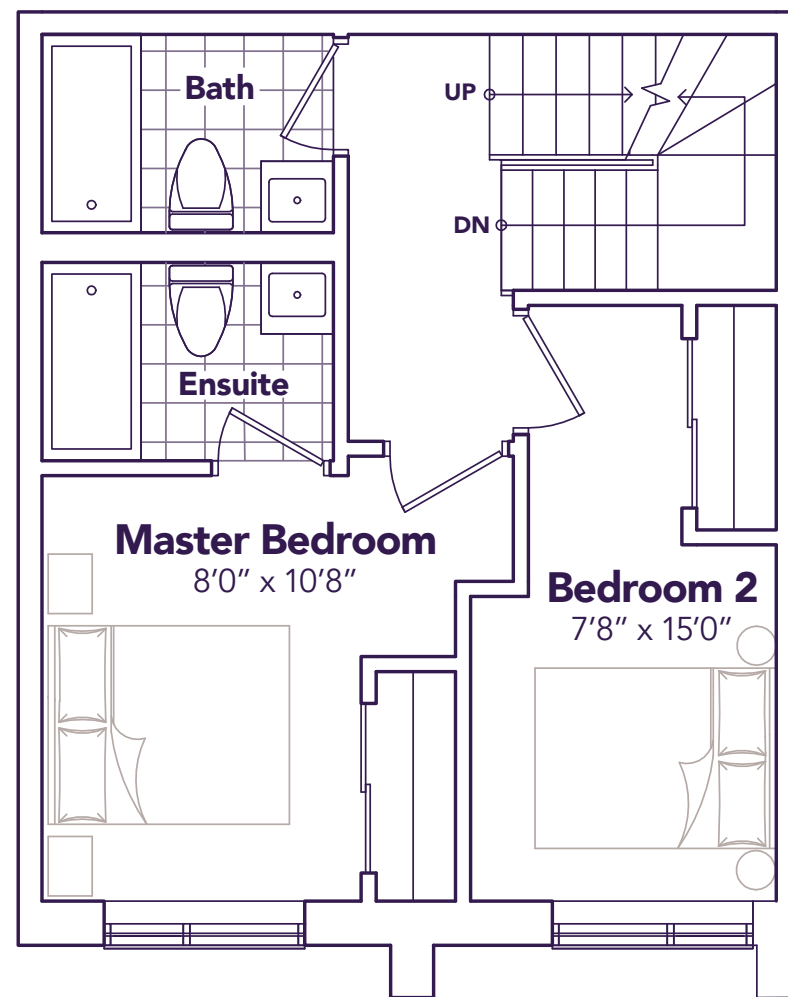

MAIN LEVEL

MODEL A1
OPTION B

» STRIDE »

Life's A Breeze

All prices, figures, sizes, specifications and information are subject to change without notice. All areas and stated dimensions are approximate. Mechanical location, actual usable floor space, living area and square footage may vary from stated floor area. Illustrations are artist's concept. E. & O. E.

MODEL A2

ODYSSEY

2  2 

» Life's A Breeze
MyStride.ca

» STRIDE »
Life's A Breeze

ODYSSEY

981 SQ. FT. 2  2 

ENTRANCE LEVEL

LIVING LEVEL

BEDROOM LEVEL

TERRACE LEVEL

MODEL A2

» STRIDE »

Life's A Breeze

BLOCK 1 BLOCK 2 BLOCK 3 BLOCK 4 BLOCK 5 BLOCK 6 BLOCK 7

All prices, figures, sizes, specifications and information are subject to change without notice. All areas and stated dimensions are approximate. Mechanical location, actual usable floor space, living area and square footage may vary from stated floor area. Illustrations are artist's concept. E. & O. E.