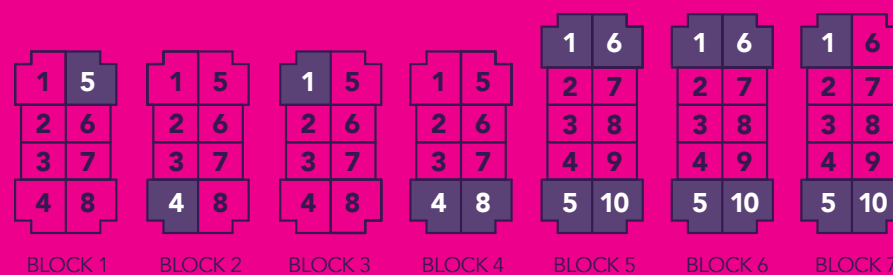

MODEL B2

WINDSONG

2  2+1 

» Life's A Breeze
MyStride.ca

» STRIDE »
Life's A Breeze

WINDSONG

1567 SQ. FT. 2  2+1 

ENTRANCE LEVEL

LIVING LEVEL

BEDROOM LEVEL

TERRACE LEVEL

MODEL B2

» STRIDE »

Life's A Breeze

All prices, figures, sizes, specifications and information are subject to change without notice. All areas and stated dimensions are approximate. Mechanical location, actual usable floor space, living area and square footage may vary from stated floor area. Illustrations are artist's concept. E. & O. E.

MODEL C1

ORION

2  2+1 

» Life's A Breeze
MyStride.ca

» STRIDE »
Life's A Breeze

ORION

1239 SQ. FT. 2  2+1 

ENTRANCE LEVEL

MAIN LEVEL

MODEL C1

» STRIDE »

Life's A Breeze

All prices, figures, sizes, specifications and information are subject to change without notice. All areas and stated dimensions are approximate. Mechanical location, actual usable floor space, living area and square footage may vary from stated floor area. Illustrations are artist's concept. E. & O. E.