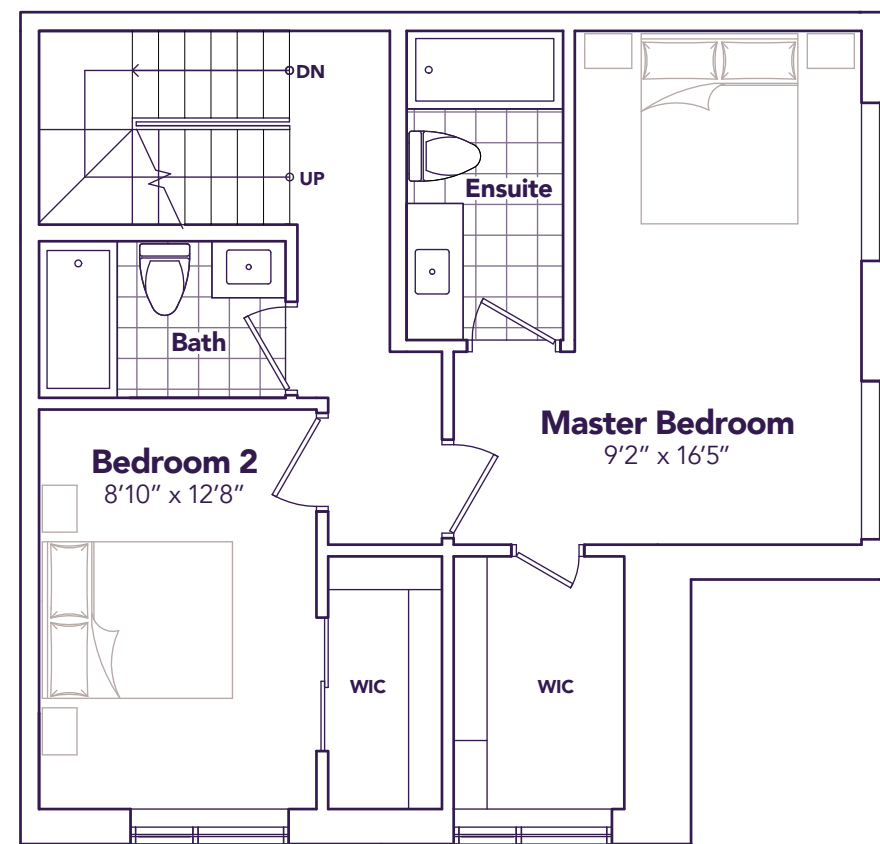

MODEL B2

WINDSONG

2  2+1 

» Life's A Breeze
MyStride.ca

» STRIDE »
Life's A Breeze

WINDSONG

1567 SQ. FT. 2  2+1 

ENTRANCE LEVEL

LIVING LEVEL

BEDROOM LEVEL

TERRACE LEVEL

MODEL B2

» STRIDE »

Life's A Breeze

All prices, figures, sizes, specifications and information are subject to change without notice. All areas and stated dimensions are approximate. Mechanical location, actual usable floor space, living area and square footage may vary from stated floor area. Illustrations are artist's concept. E. & O. E.