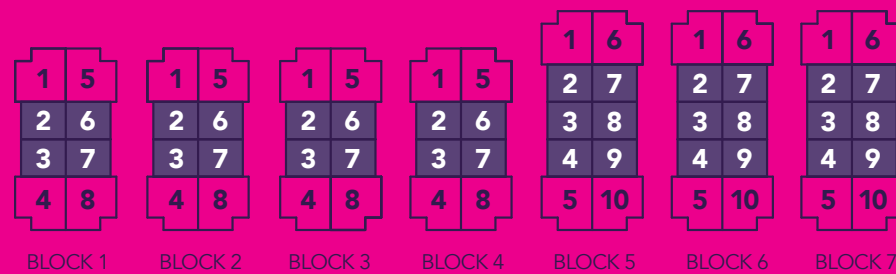

MODEL A1
OPTION A

BLUENOSE

1  2 

» Life's A Breeze
MyStride.ca

» STRIDE »
Life's A Breeze

BLUENOSE

823 SQ. FT. 1  2 

ENTRANCE LEVEL

MAIN LEVEL

MODEL A1
OPTION A

» STRIDE »

Life's A Breeze

All prices, figures, sizes, specifications and information are subject to change without notice. All areas and stated dimensions are approximate. Mechanical location, actual usable floor space, living area and square footage may vary from stated floor area. Illustrations are artist's concept. E. & O. E.

MODEL A1
OPTION B

BLUENOSE

2  2 

» Life's A Breeze
MyStride.ca

» STRIDE »
Life's A Breeze

BLUENOSE

823 SQ. FT. 2  2 

ENTRANCE LEVEL

MAIN LEVEL

MODEL A1
OPTION B

» STRIDE »

Life's A Breeze

All prices, figures, sizes, specifications and information are subject to change without notice. All areas and stated dimensions are approximate. Mechanical location, actual usable floor space, living area and square footage may vary from stated floor area. Illustrations are artist's concept. E. & O. E.