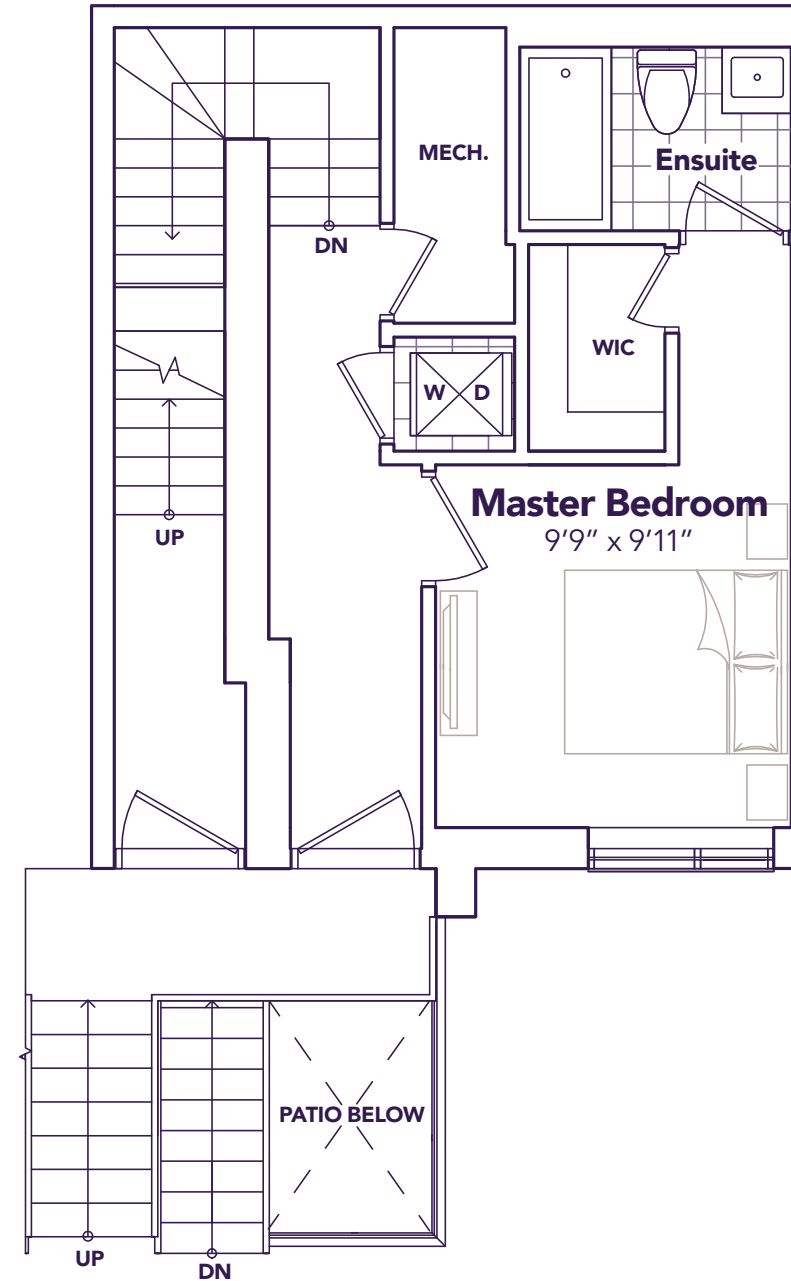

MODEL A1
OPTION A

BLUENOSE

1  2 

» Life's A Breeze
MyStride.ca

» STRIDE »
Life's A Breeze

BLUENOSE

823 SQ. FT. 1  2 

ENTRANCE LEVEL

MAIN LEVEL

MODEL A1
OPTION A

» STRIDE »

Life's A Breeze

All prices, figures, sizes, specifications and information are subject to change without notice. All areas and stated dimensions are approximate. Mechanical location, actual usable floor space, living area and square footage may vary from stated floor area. Illustrations are artist's concept. E. & O. E.