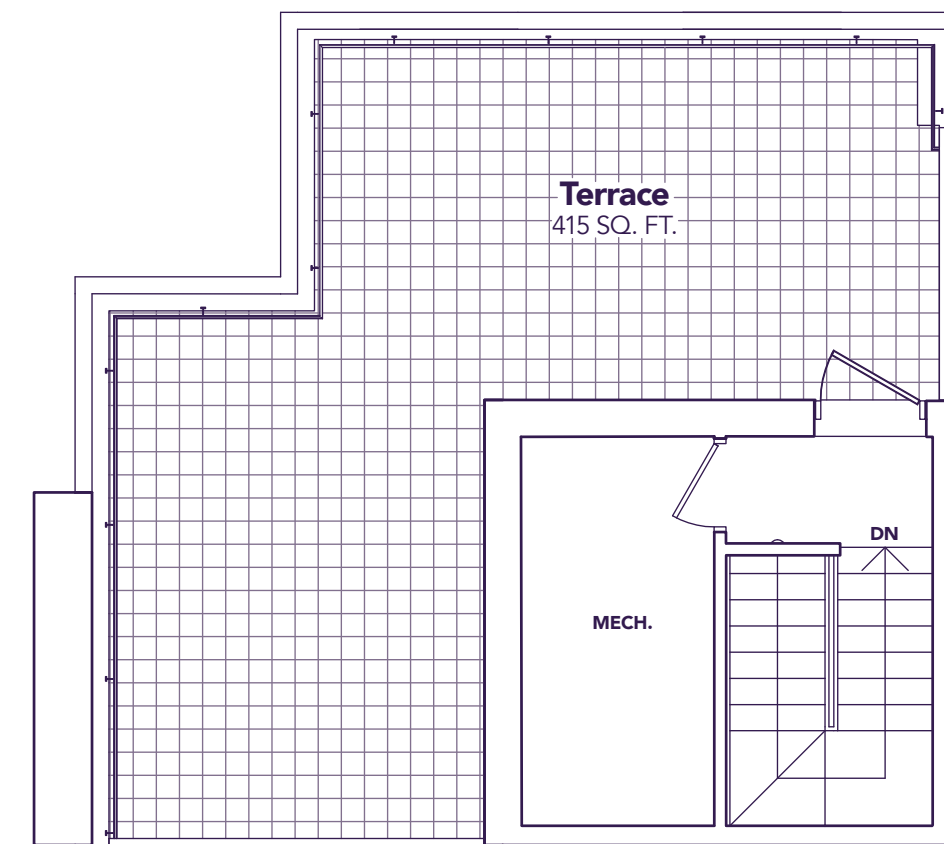

MAIN LEVEL

MODEL C1

» STRIDE »

Life's A Breeze

All prices, figures, sizes, specifications and information are subject to change without notice. All areas and stated dimensions are approximate. Mechanical location, actual usable floor space, living area and square footage may vary from stated floor area. Illustrations are artist's concept. E. & O. E.

MODEL C2

CARPE DIEM

3  2+1 

» Life's A Breeze
MyStride.ca

» STRIDE »
Life's A Breeze

CARPE DIEM

1556 SQ. FT. 3  2+1 

LIVING LEVEL

BEDROOM LEVEL

TERRACE LEVEL

ENTRANCE LEVEL

MODEL C2

» STRIDE »

Life's A Breeze

All prices, figures, sizes, specifications and information are subject to change without notice. All areas and stated dimensions are approximate. Mechanical location, actual usable floor space, living area and square footage may vary from stated floor area. Illustrations are artist's concept. E. & O. E.