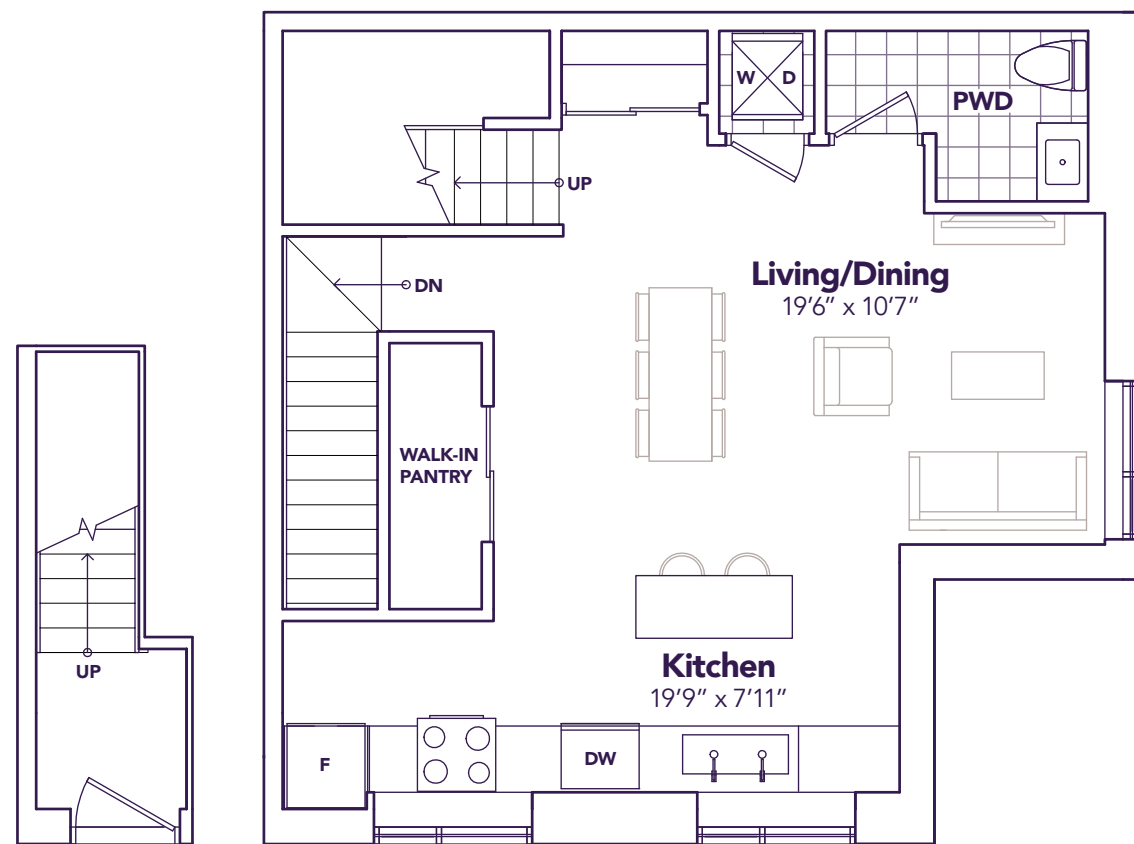

MODEL B2

WINDSONG

2  2+1 

» Life's A Breeze
MyStride.ca

» STRIDE »
Life's A Breeze

WINDSONG

1567 SQ. FT. 2  2+1 

ENTRANCE LEVEL

LIVING LEVEL

BEDROOM LEVEL

TERRACE LEVEL

MODEL B2

» STRIDE »

Life's A Breeze

All prices, figures, sizes, specifications and information are subject to change without notice. All areas and stated dimensions are approximate. Mechanical location, actual usable floor space, living area and square footage may vary from stated floor area. Illustrations are artist's concept. E. & O. E.