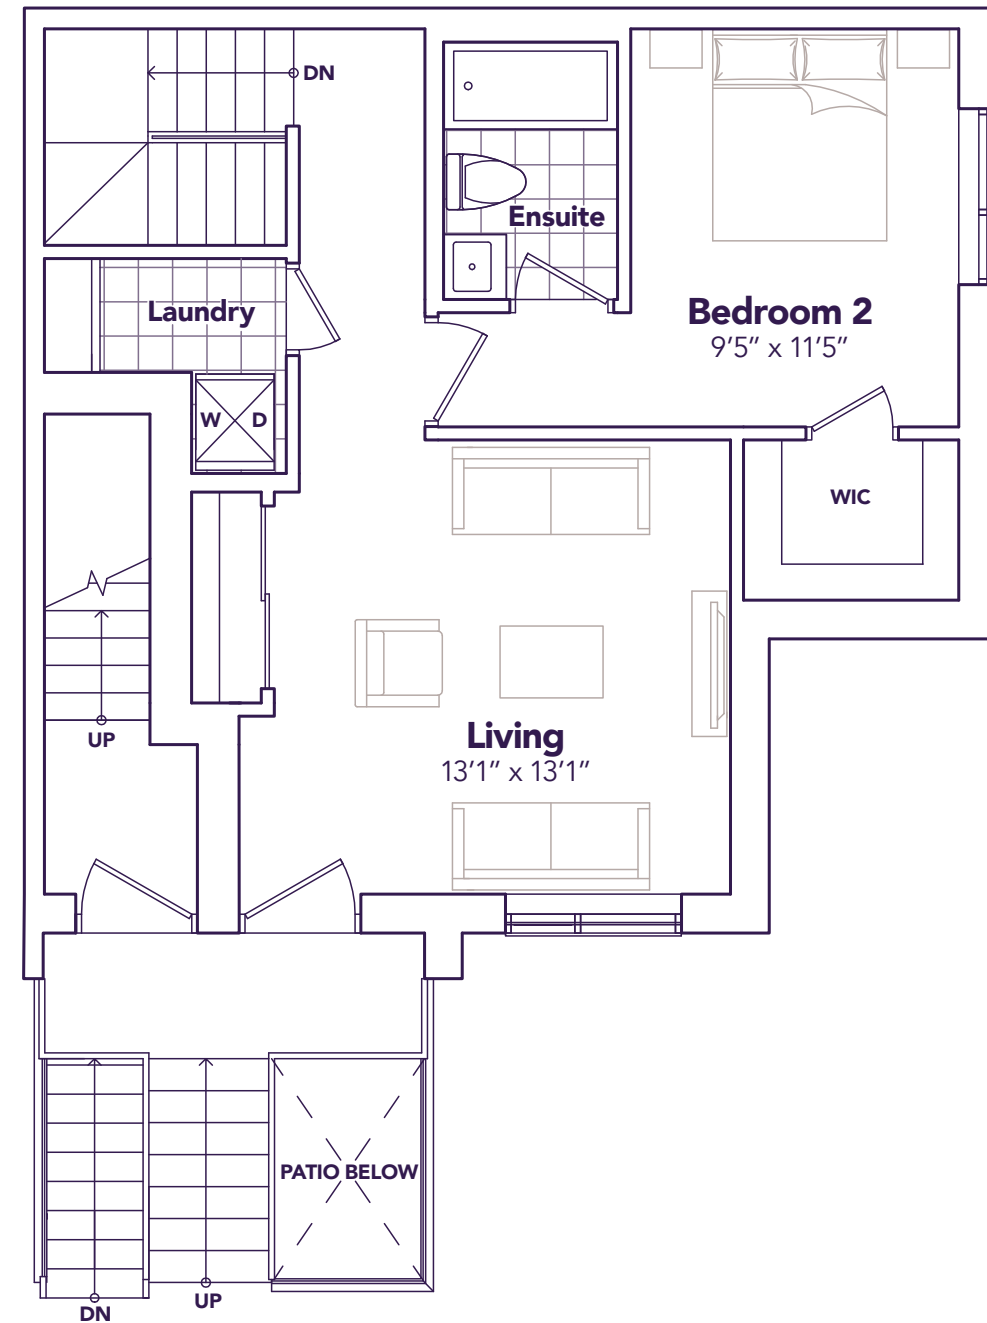

LIVING LEVEL

BEDROOM LEVEL

TERRACE LEVEL

MODEL A2

» STRIDE »

Life's A Breeze

BLOCK 1 BLOCK 2 BLOCK 3 BLOCK 4 BLOCK 5 BLOCK 6 BLOCK 7

All prices, figures, sizes, specifications and information are subject to change without notice. All areas and stated dimensions are approximate. Mechanical location, actual usable floor space, living area and square footage may vary from stated floor area. Illustrations are artist's concept. E. & O. E.

MODEL B1
OPTION A

SERENITY

2  2+1 

» Life's A Breeze
MyStride.ca

» STRIDE »
Life's A Breeze

SERENITY

1250 SQ. FT. 2  2+1 

ENTRANCE LEVEL

MAIN LEVEL

MODEL B1
OPTION A

» STRIDE »

Life's A Breeze

1 5	1 5	1 5	1 5	1 6	1 6	1 6
2 6	2 6	2 6	2 6	2 7	2 7	2 7
3 7	3 7	3 7	3 7	3 8	3 8	3 8
4 8	4 8	4 8	4 8	4 9	4 9	4 9
				5 10	5 10	5 10
BLOCK 1	BLOCK 2	BLOCK 3	BLOCK 4	BLOCK 5	BLOCK 6	BLOCK 7