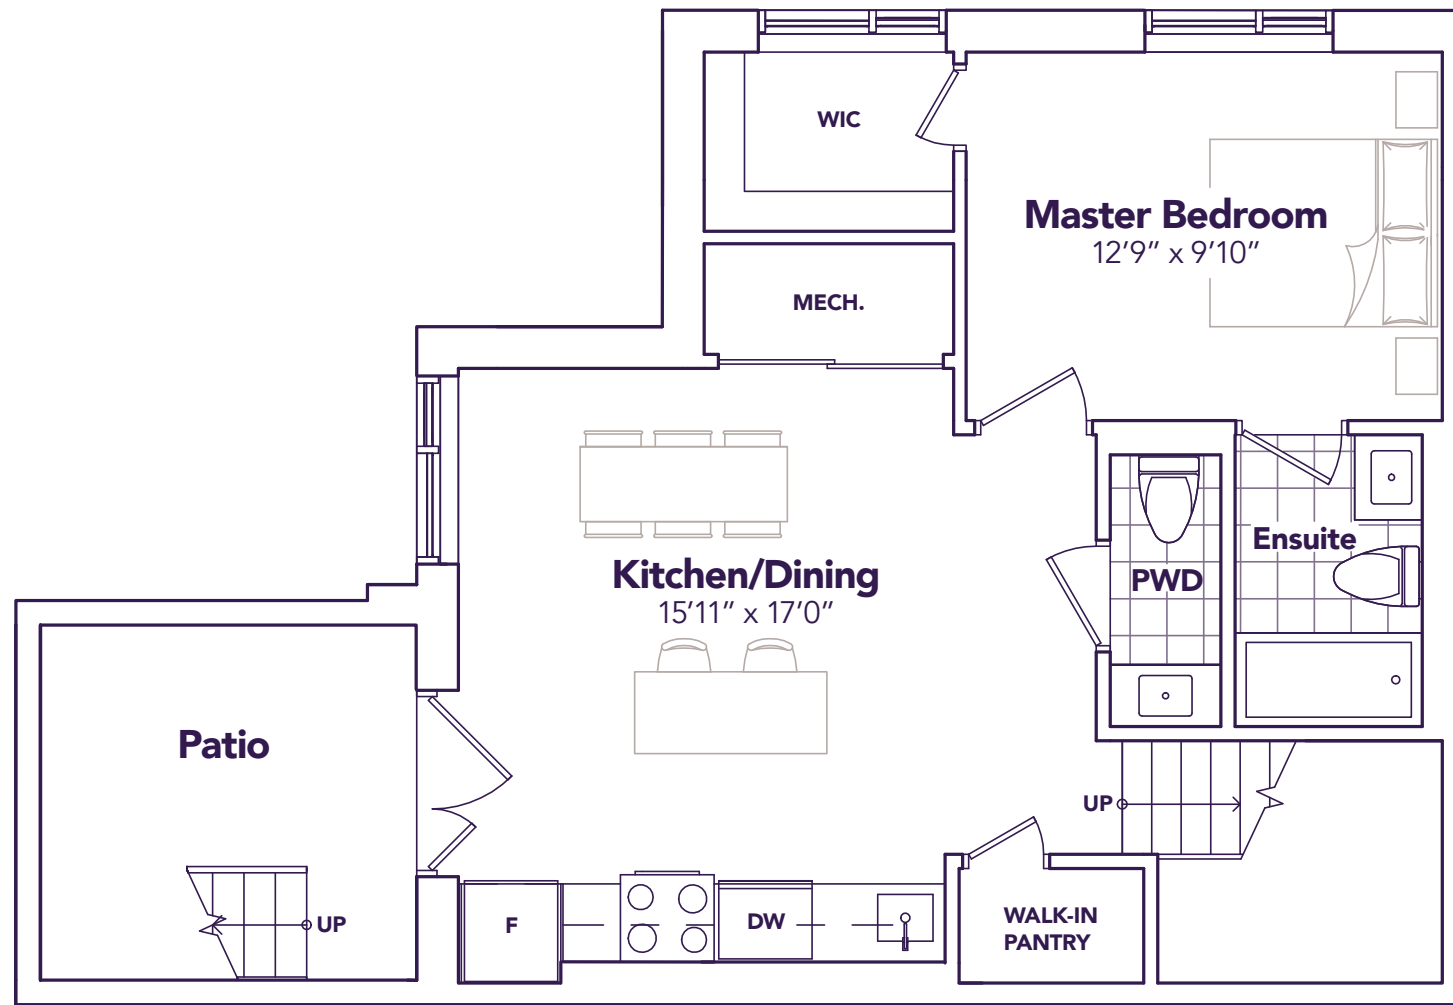

LIVING LEVEL

BEDROOM LEVEL

TERRACE LEVEL

MODEL B2

» STRIDE »

Life's A Breeze

All prices, figures, sizes, specifications and information are subject to change without notice. All areas and stated dimensions are approximate. Mechanical location, actual usable floor space, living area and square footage may vary from stated floor area. Illustrations are artist's concept. E. & O. E.

MODEL C1

ORION

2  2+1 

» Life's A Breeze
MyStride.ca

» STRIDE »
Life's A Breeze

ORION

1239 SQ. FT. 2  2+1 

ENTRANCE LEVEL

MAIN LEVEL

MODEL C1

» STRIDE »

Life's A Breeze

All prices, figures, sizes, specifications and information are subject to change without notice. All areas and stated dimensions are approximate. Mechanical location, actual usable floor space, living area and square footage may vary from stated floor area. Illustrations are artist's concept. E. & O. E.