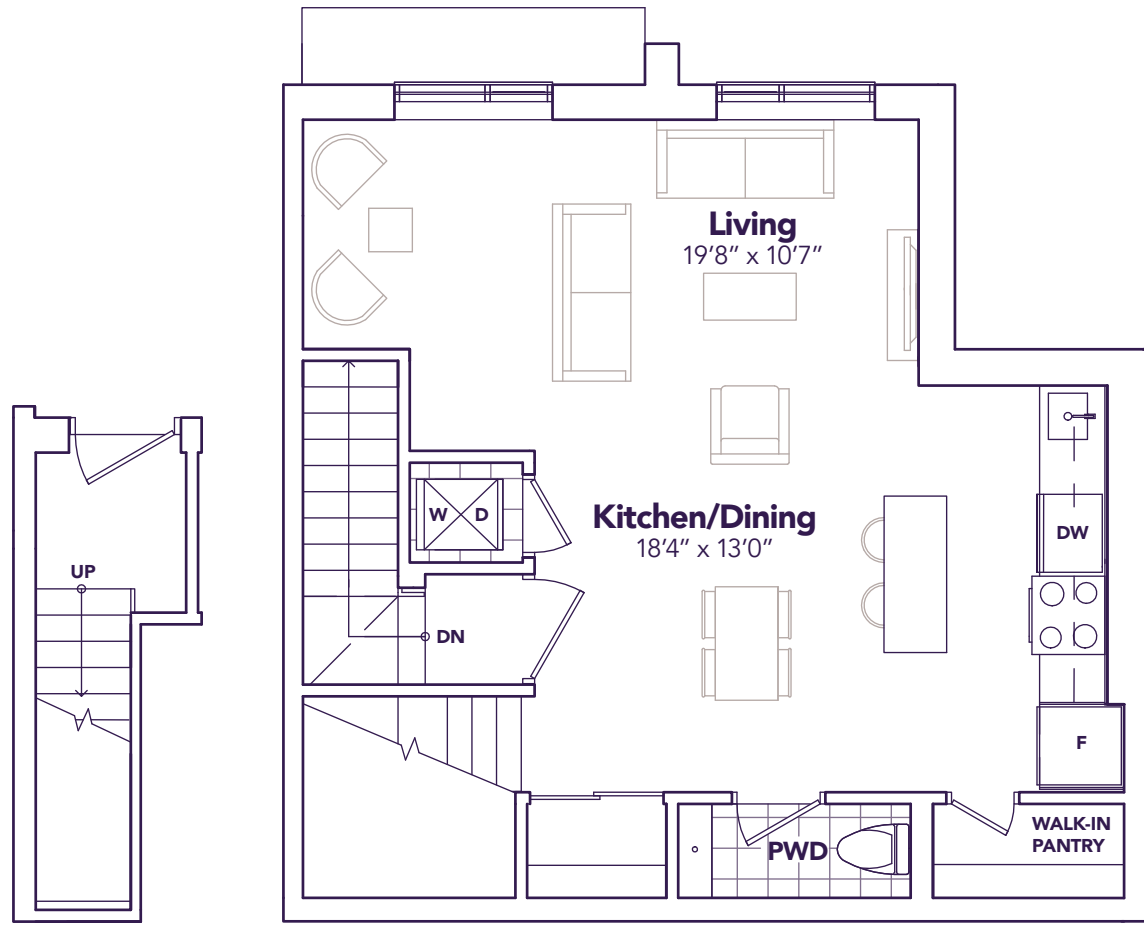

MODEL D2
OPTION A

All prices, figures, sizes, specifications and information are subject to change without notice. All areas and stated dimensions are approximate. Mechanical location, actual usable floor space, living area and square footage may vary from stated floor area. Illustrations are artist's concept. E. & O. E.

MODEL D2
OPTION B

ESCAPE

3  2+1 

» Life's A Breeze
MyStride.ca

» STRIDE »
Life's A Breeze

ESCAPE

1530 SQ. FT. 3  2+1 

ENTRANCE LEVEL

LIVING LEVEL

BEDROOM LEVEL

TERRACE LEVEL

» STRIDE »
Life's A Breeze

BLOCK 1 BLOCK 2 BLOCK 3 BLOCK 4

MODEL D2
OPTION B

All prices, figures, sizes, specifications and information are subject to change without notice. All areas and stated dimensions are approximate. Mechanical location, actual usable floor space, living area and square footage may vary from stated floor area. Illustrations are artist's concept. E. & O. E.