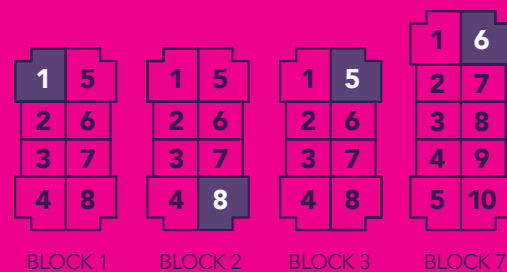

LIVING LEVEL

BEDROOM LEVEL

TERRACE LEVEL

MODEL B2

» STRIDE »

Life's A Breeze

All prices, figures, sizes, specifications and information are subject to change without notice. All areas and stated dimensions are approximate. Mechanical location, actual usable floor space, living area and square footage may vary from stated floor area. Illustrations are artist's concept. E. & O. E.

MODEL C1

ORION

2  2+1 

» Life's A Breeze
MyStride.ca

» STRIDE »
Life's A Breeze

ORION

1239 SQ. FT. 2  2+1 

ENTRANCE LEVEL

MAIN LEVEL

MODEL C1

» STRIDE »

Life's A Breeze

All prices, figures, sizes, specifications and information are subject to change without notice. All areas and stated dimensions are approximate. Mechanical location, actual usable floor space, living area and square footage may vary from stated floor area. Illustrations are artist's concept. E. & O. E.