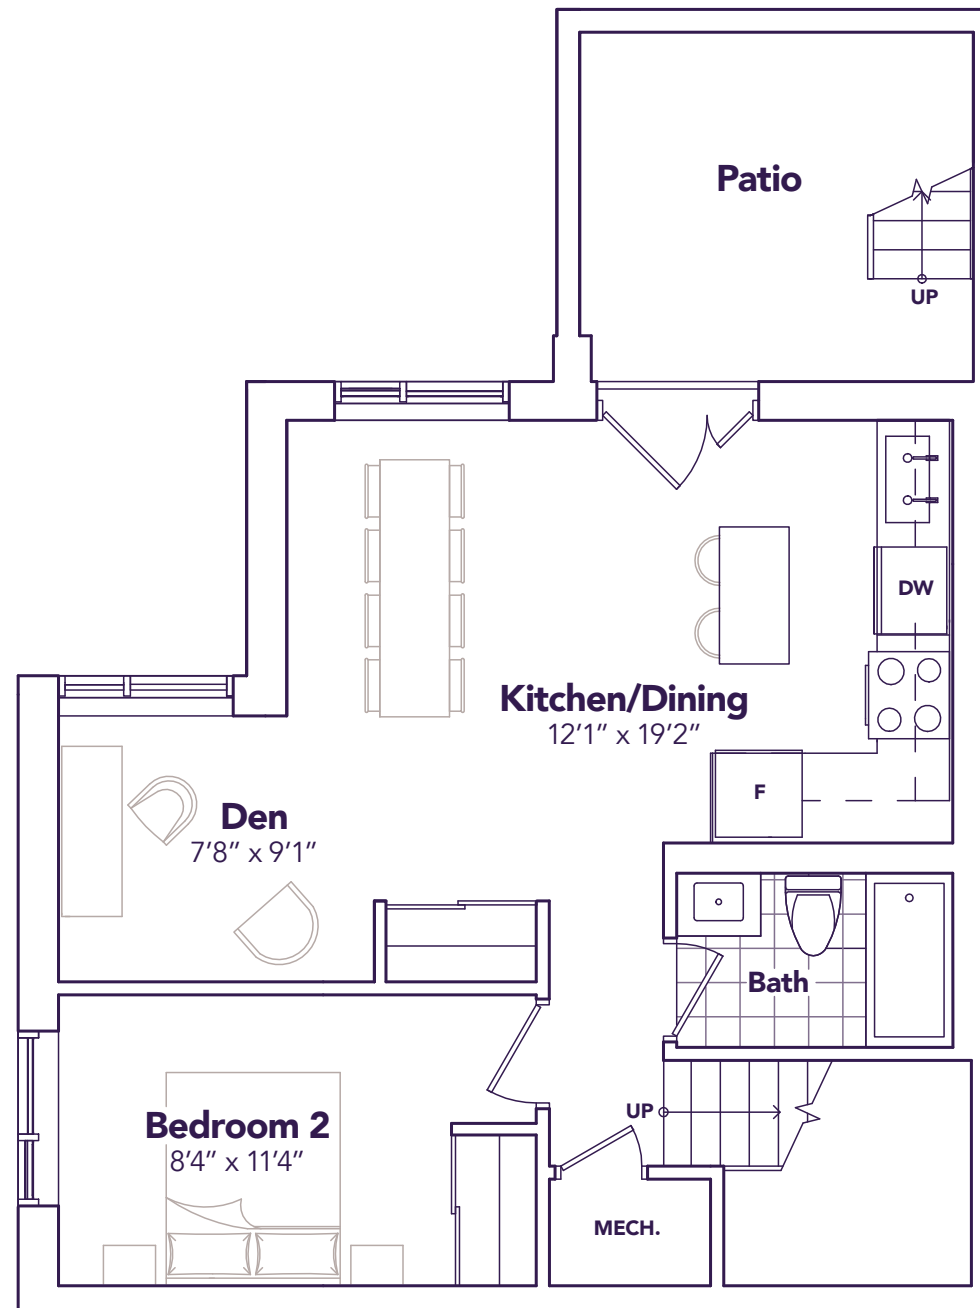

WHISPER

1248 SQ. FT. 2 2

ENTRANCE LEVEL