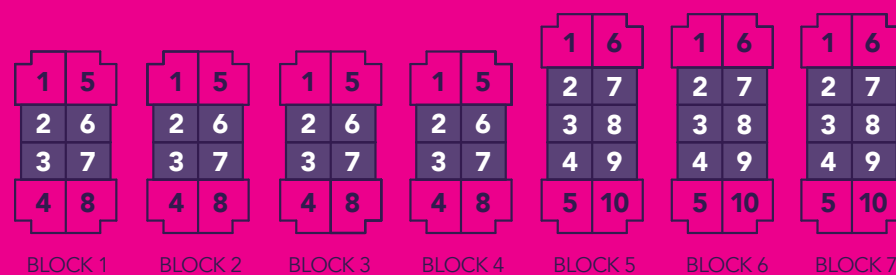

MAIN LEVEL

MODEL A1
OPTION B

» STRIDE »

Life's A Breeze

All prices, figures, sizes, specifications and information are subject to change without notice. All areas and stated dimensions are approximate. Mechanical location, actual usable floor space, living area and square footage may vary from stated floor area. Illustrations are artist's concept. E. & O. E.

LIVING LEVEL

BEDROOM LEVEL

TERRACE LEVEL

MODEL A2

» STRIDE »

Life's A Breeze

BLOCK 1 BLOCK 2 BLOCK 3 BLOCK 4 BLOCK 5 BLOCK 6 BLOCK 7

All prices, figures, sizes, specifications and information are subject to change without notice. All areas and stated dimensions are approximate. Mechanical location, actual usable floor space, living area and square footage may vary from stated floor area. Illustrations are artist's concept. E. & O. E.

MODEL B1
OPTION A

SERENITY

2  2+1 

» Life's A Breeze
MyStride.ca

» STRIDE »
Life's A Breeze

SERENITY

1250 SQ. FT. 2  2+1 

ENTRANCE LEVEL

MAIN LEVEL

MODEL B1
OPTION A

» STRIDE »

Life's A Breeze

1 5	1 5	1 5	1 5	1 6	1 6	1 6
2 6	2 6	2 6	2 6	2 7	2 7	2 7
3 7	3 7	3 7	3 7	3 8	3 8	3 8
4 8	4 8	4 8	4 8	4 9	4 9	4 9
				5 10	5 10	5 10
BLOCK 1	BLOCK 2	BLOCK 3	BLOCK 4	BLOCK 5	BLOCK 6	BLOCK 7