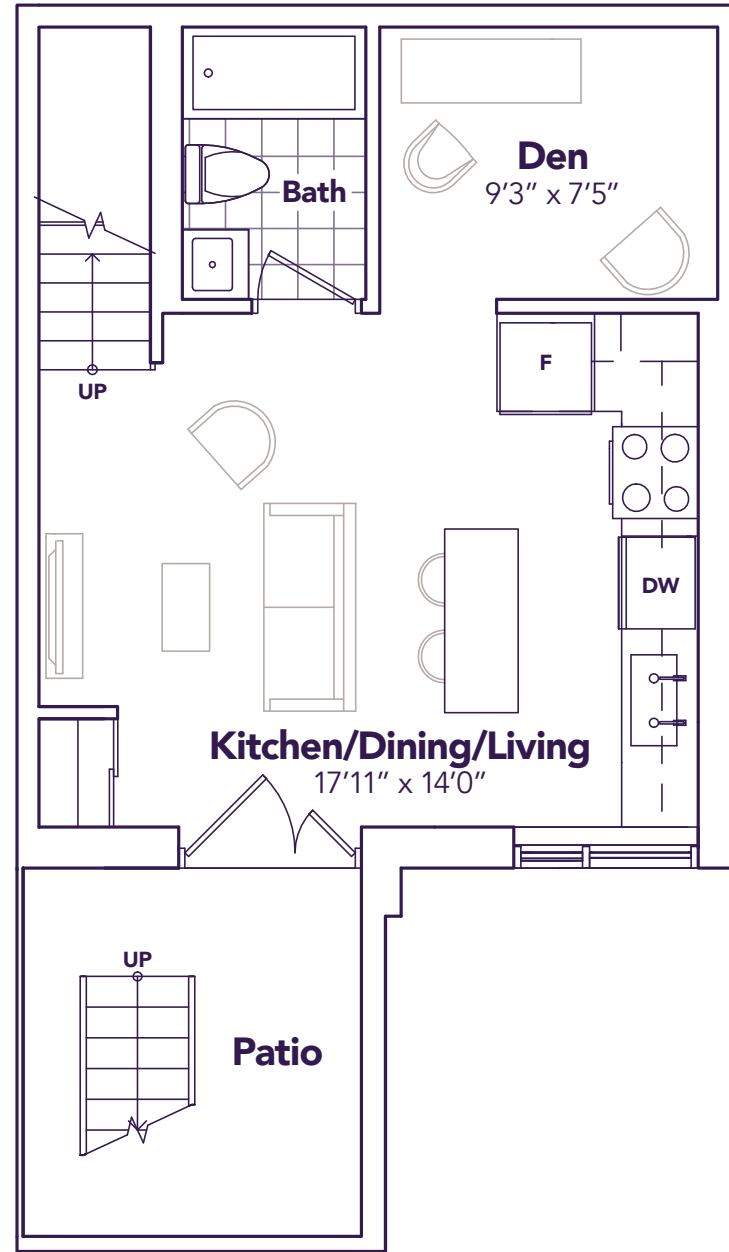

MODEL A1
OPTION A

BLUENOSE

1  2 

» Life's A Breeze
MyStride.ca

» STRIDE »
Life's A Breeze

BLUENOSE

823 SQ. FT. 1  2 

ENTRANCE LEVEL

MAIN LEVEL

MODEL A1
OPTION A

» STRIDE »

Life's A Breeze

All prices, figures, sizes, specifications and information are subject to change without notice. All areas and stated dimensions are approximate. Mechanical location, actual usable floor space, living area and square footage may vary from stated floor area. Illustrations are artist's concept. E. & O. E.