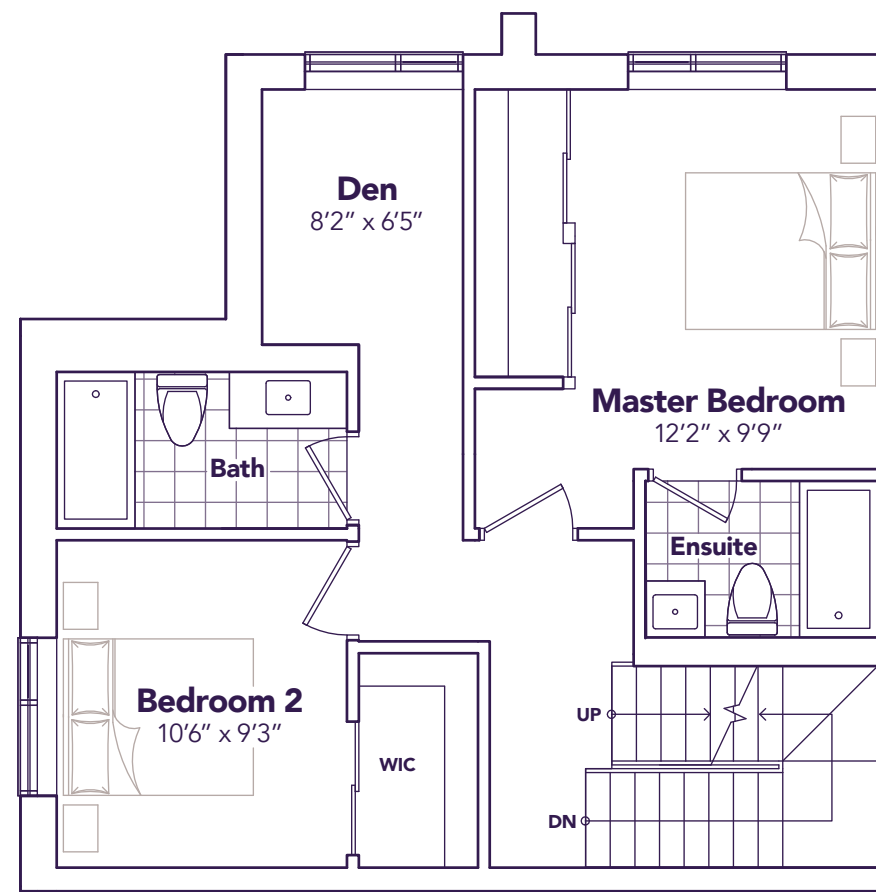

MAIN LEVEL

MODEL D1

» STRIDE »

Life's A Breeze

BLOCK 1 BLOCK 2 BLOCK 3 BLOCK 4

All prices, figures, sizes, specifications and information are subject to change without notice. All areas and stated dimensions are approximate. Mechanical location, actual usable floor space, living area and square footage may vary from stated floor area. Illustrations are artist's concept. E. & O. E.

MODEL D2
OPTION A

ESCAPE

2  2+1 

» Life's A Breeze
MyStride.ca

» STRIDE »
Life's A Breeze

ESCAPE

1530 SQ. FT. 2  2+1 

ENTRANCE LEVEL

LIVING LEVEL

BEDROOM LEVEL

TERRACE LEVEL

» STRIDE »
Life's A Breeze

BLOCK 1

BLOCK 2

BLOCK 3

BLOCK 4