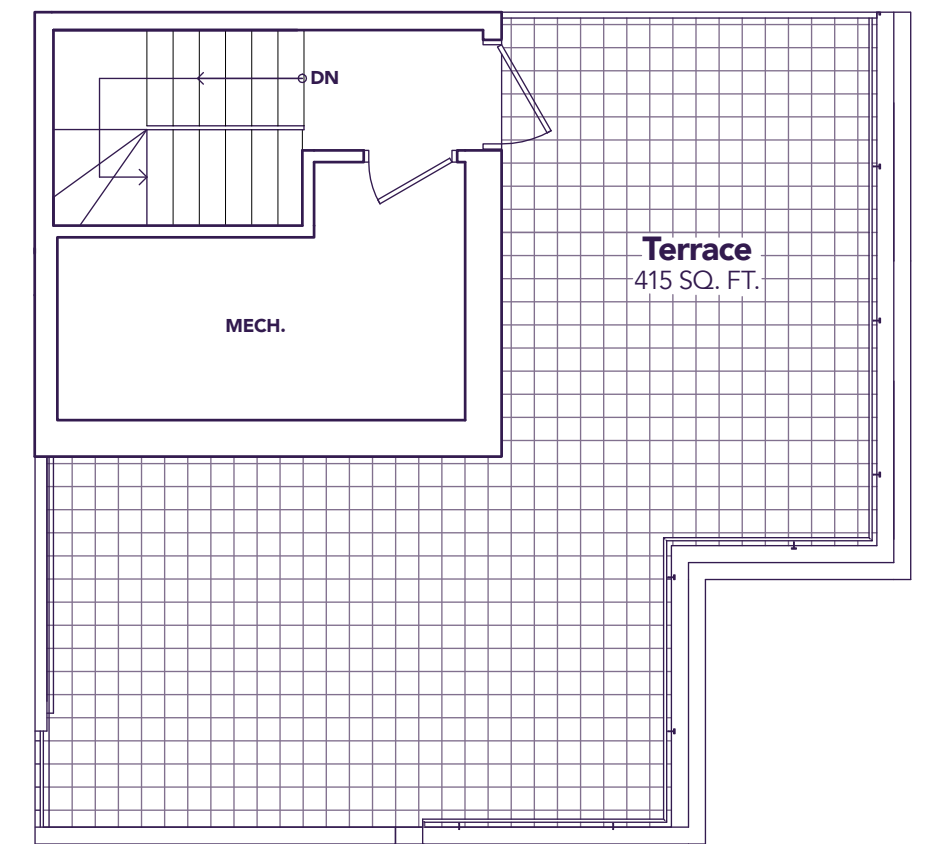

MODEL B2

WINDSONG

2  2+1 

» Life's A Breeze
MyStride.ca

» STRIDE »
Life's A Breeze

WINDSONG

1567 SQ. FT. 2  2+1 

ENTRANCE LEVEL

LIVING LEVEL

BEDROOM LEVEL

TERRACE LEVEL

MODEL B2

» STRIDE »

Life's A Breeze

All prices, figures, sizes, specifications and information are subject to change without notice. All areas and stated dimensions are approximate. Mechanical location, actual usable floor space, living area and square footage may vary from stated floor area. Illustrations are artist's concept. E. & O. E.