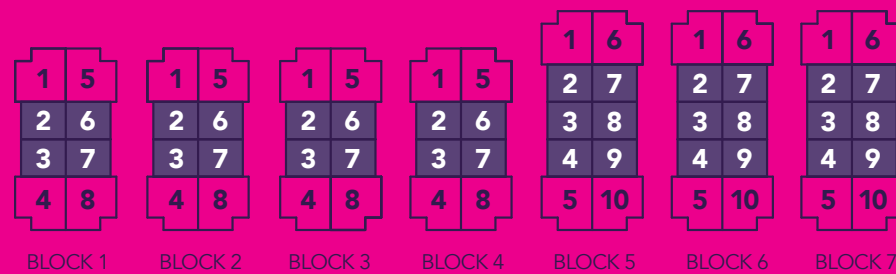

MAIN LEVEL

MODEL A1
OPTION A

» STRIDE »

Life's A Breeze

All prices, figures, sizes, specifications and information are subject to change without notice. All areas and stated dimensions are approximate. Mechanical location, actual usable floor space, living area and square footage may vary from stated floor area. Illustrations are artist's concept. E. & O. E.

MODEL A1
OPTION B

BLUENOSE

2  2 

» Life's A Breeze
MyStride.ca

» STRIDE »
Life's A Breeze

BLUENOSE

823 SQ. FT. 2  2 

ENTRANCE LEVEL

MAIN LEVEL

MODEL A1
OPTION B

» STRIDE »

Life's A Breeze

All prices, figures, sizes, specifications and information are subject to change without notice. All areas and stated dimensions are approximate. Mechanical location, actual usable floor space, living area and square footage may vary from stated floor area. Illustrations are artist's concept. E. & O. E.

LIVING LEVEL

BEDROOM LEVEL

TERRACE LEVEL

MODEL A2

» STRIDE »

Life's A Breeze

BLOCK 1 BLOCK 2 BLOCK 3 BLOCK 4 BLOCK 5 BLOCK 6 BLOCK 7

All prices, figures, sizes, specifications and information are subject to change without notice. All areas and stated dimensions are approximate. Mechanical location, actual usable floor space, living area and square footage may vary from stated floor area. Illustrations are artist's concept. E. & O. E.