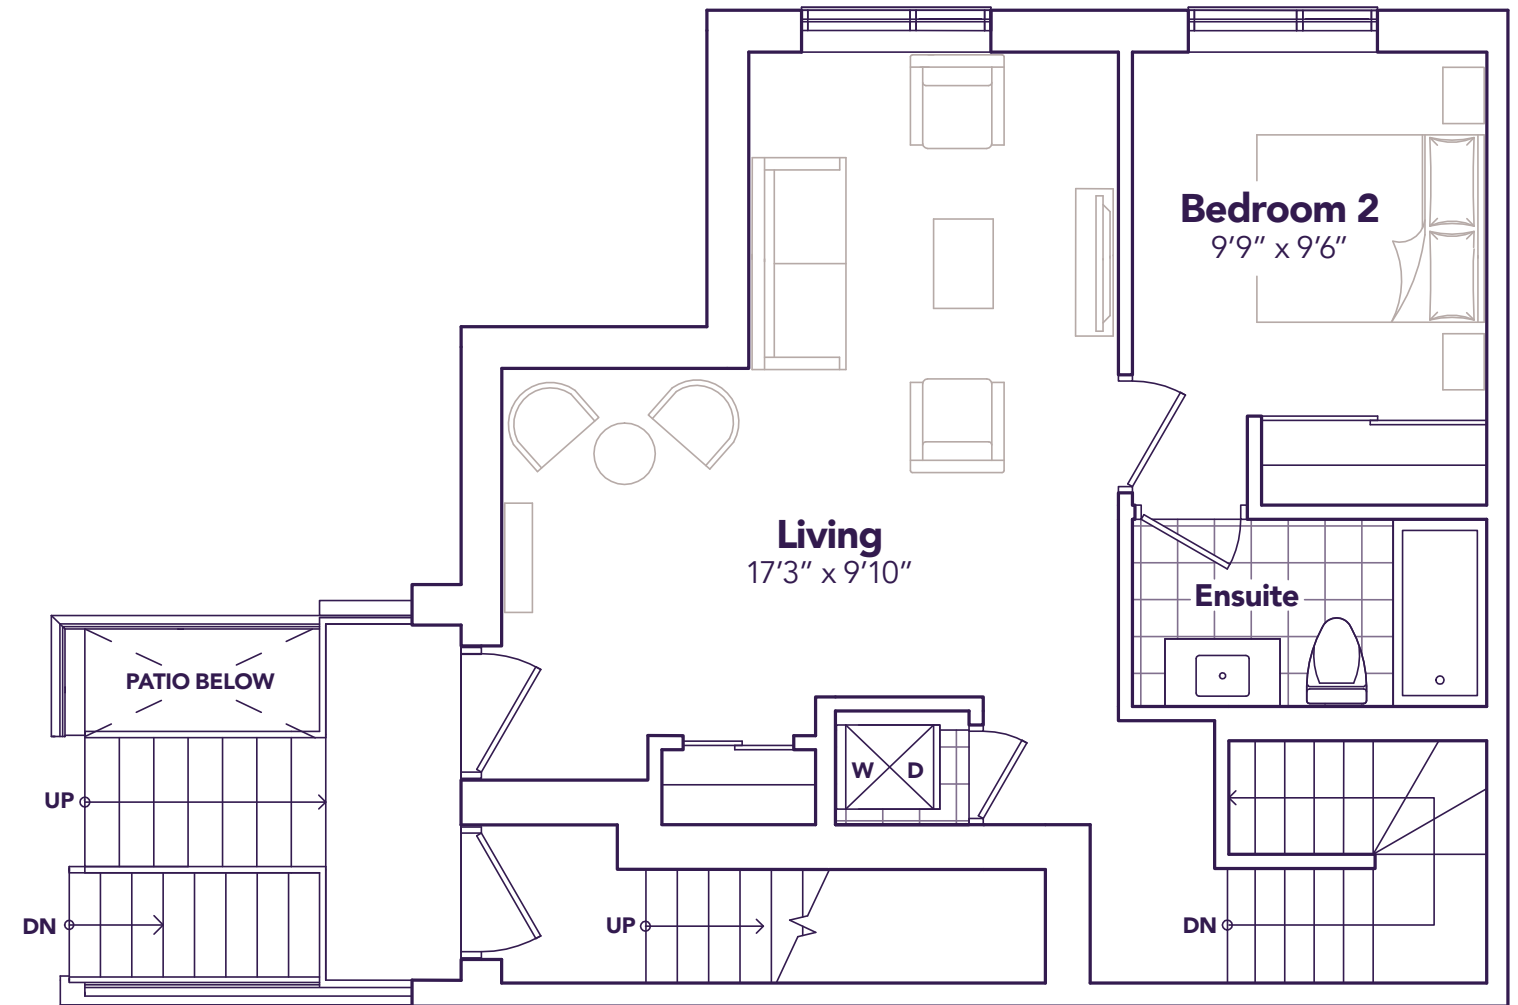

LIVING LEVEL

BEDROOM LEVEL

TERRACE LEVEL

MODEL B2

» STRIDE »

Life's A Breeze

All prices, figures, sizes, specifications and information are subject to change without notice. All areas and stated dimensions are approximate. Mechanical location, actual usable floor space, living area and square footage may vary from stated floor area. Illustrations are artist's concept. E. & O. E.

MODEL C1

ORION

2  2+1 

» Life's A Breeze
MyStride.ca

» STRIDE »
Life's A Breeze

ORION

1239 SQ. FT. 2  2+1 

ENTRANCE LEVEL

MAIN LEVEL

MODEL C1

» STRIDE »

Life's A Breeze

All prices, figures, sizes, specifications and information are subject to change without notice. All areas and stated dimensions are approximate. Mechanical location, actual usable floor space, living area and square footage may vary from stated floor area. Illustrations are artist's concept. E. & O. E.