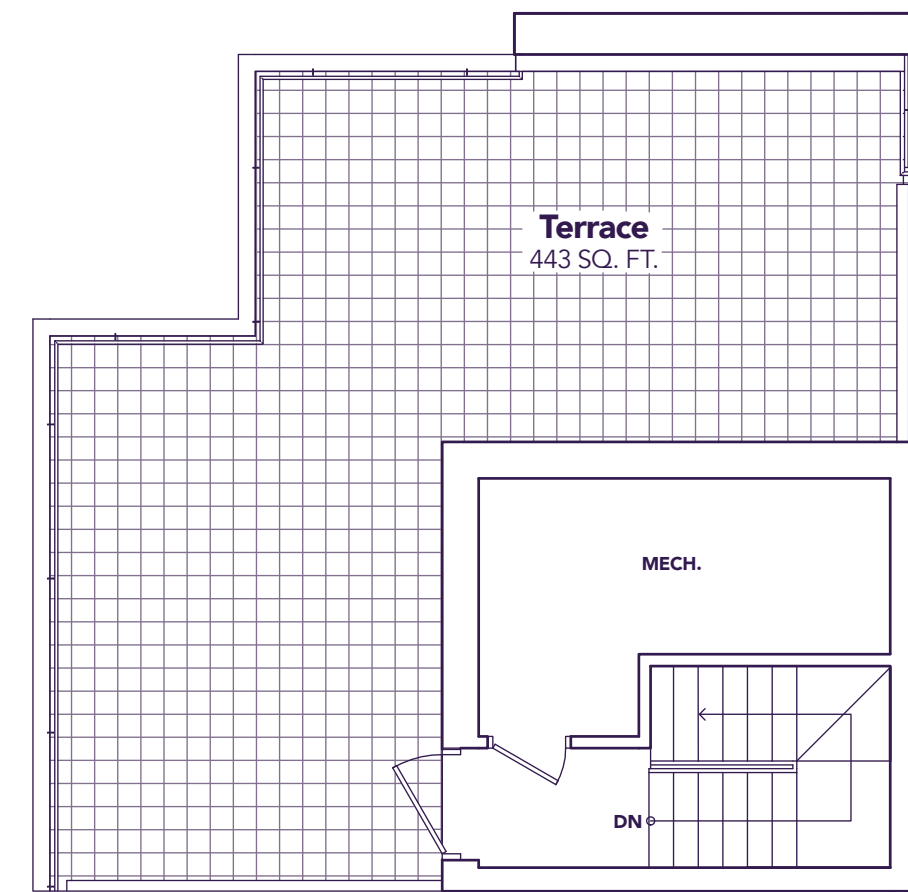

MAIN LEVEL

MODEL D1

» STRIDE »

Life's A Breeze

BLOCK 1 BLOCK 2 BLOCK 3 BLOCK 4

All prices, figures, sizes, specifications and information are subject to change without notice. All areas and stated dimensions are approximate. Mechanical location, actual usable floor space, living area and square footage may vary from stated floor area. Illustrations are artist's concept. E. & O. E.

MODEL D2
OPTION A

ESCAPE

2  2+1 

» Life's A Breeze
MyStride.ca

» STRIDE »
Life's A Breeze

ESCAPE

1530 SQ. FT. 2  2+1 

ENTRANCE LEVEL

LIVING LEVEL

BEDROOM LEVEL

TERRACE LEVEL

» STRIDE »
Life's A Breeze

BLOCK 1

BLOCK 2

BLOCK 3

BLOCK 4