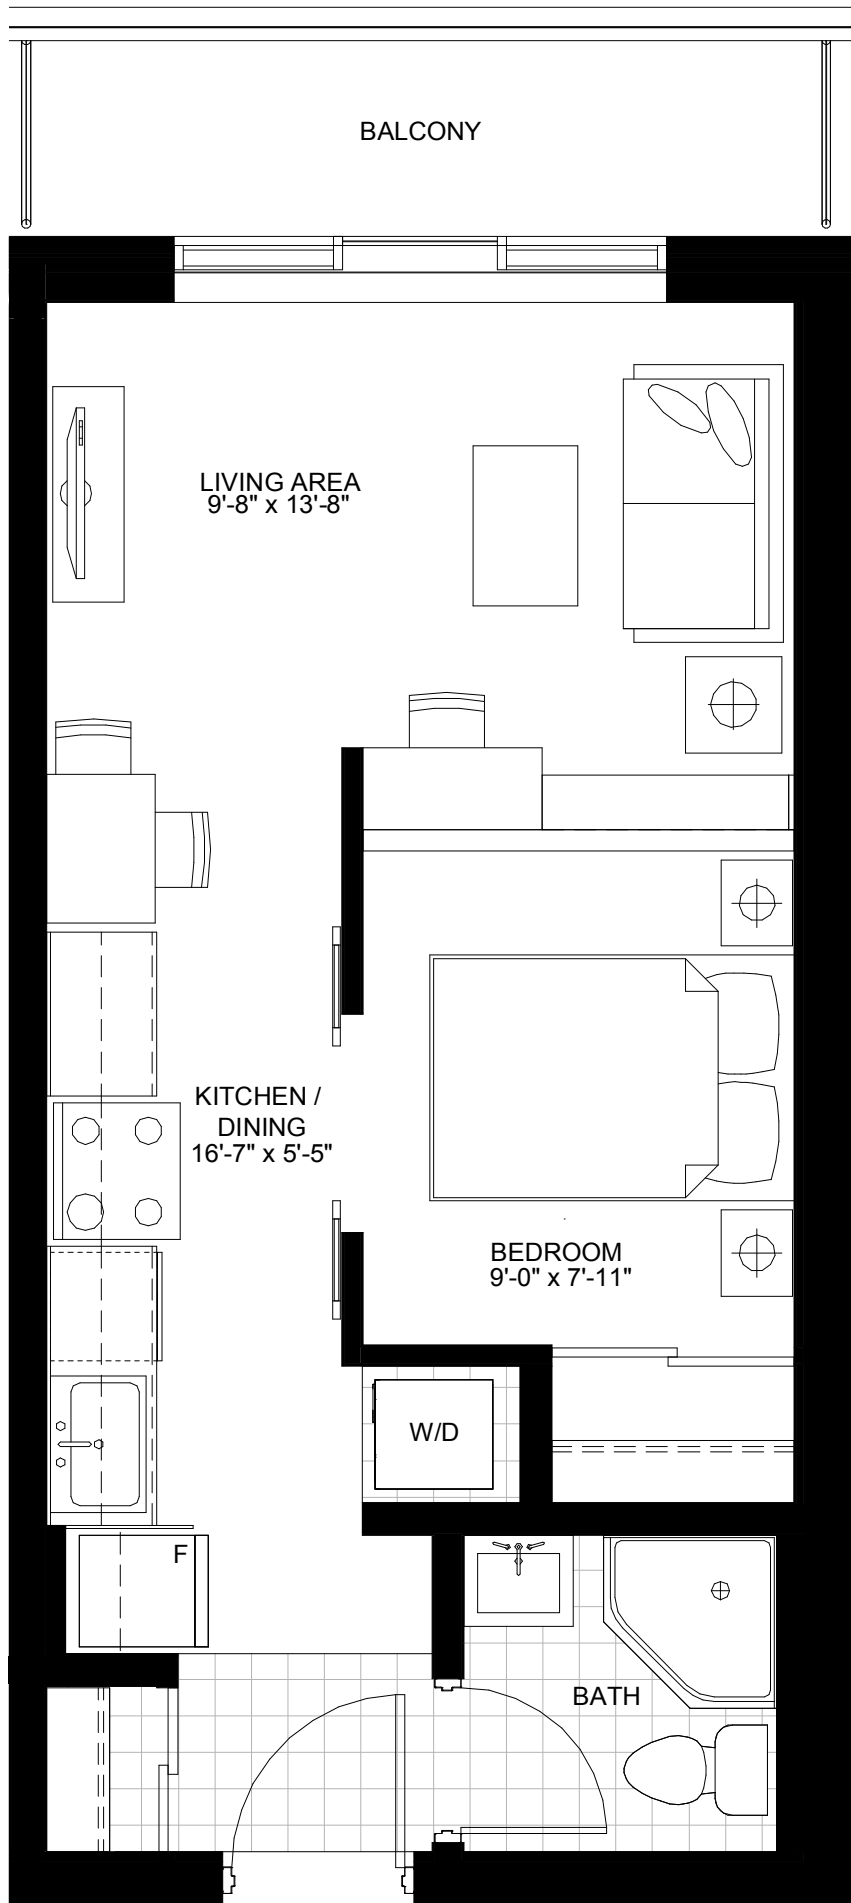

STUDIO 10 259 SF

[SUITE AVAILABLE ON 9TH FLOOR WITH TERRACE]

SUITE LOCATION

SUITE 1B4 446 SF

[SOME SUITES DO NOT HAVE A BALCONY]

SUITE LOCATION

SUITE 1B9 465 SF

[SUITE AVAILABLE ON 5TH FLOOR WITH TERRACE, SOME SUITES DO NOT HAVE A BALCONY]

SUITE LOCATION

SUITE 1B16 438 SF

[SUITE AVAILABLE ON 9TH FLOOR WITH TERRACE]

SUITE LOCATION

SUITE 2B1 683 SF

SUITE LOCATION

SUITE 2B12 589 SF

[SUITE AVAILABLE ON 5TH FLOOR WITH TERRACE]

SUITE LOCATION

SUITE 3B3 755 SF

SUITE LOCATION