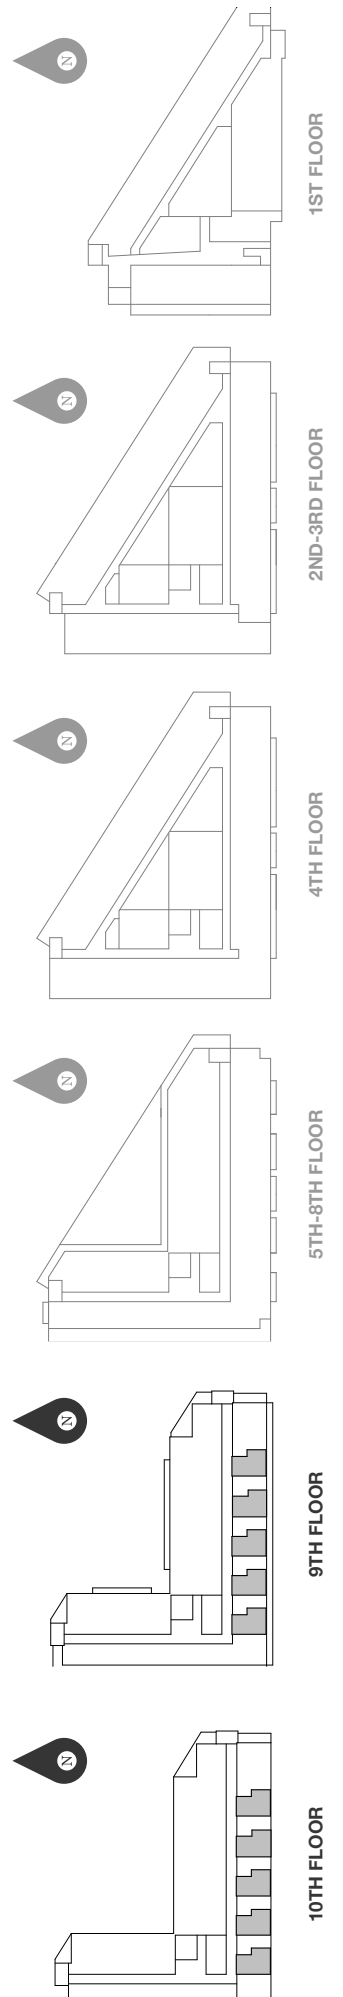

STUDIO 10 259 SF

[SUITE AVAILABLE ON 9TH FLOOR WITH TERRACE]

SUITE LOCATION

SUITE 1B4 446 SF

[SOME SUITES DO NOT HAVE A BALCONY]

SUITE LOCATION

SUITE 1B9 465 SF

[SUITE AVAILABLE ON 5TH FLOOR WITH TERRACE, SOME SUITES DO NOT HAVE A BALCONY]

SUITE LOCATION

SUITE 1B16 438 SF

[SUITE AVAILABLE ON 9TH FLOOR WITH TERRACE]

SUITE LOCATION

SUITE 2B1 683 SF

SUITE LOCATION

SUITE 2B12 589 SF

[SUITE AVAILABLE ON 5TH FLOOR WITH TERRACE]

SUITE LOCATION

SUITE 3B3 755 SF

SUITE LOCATION