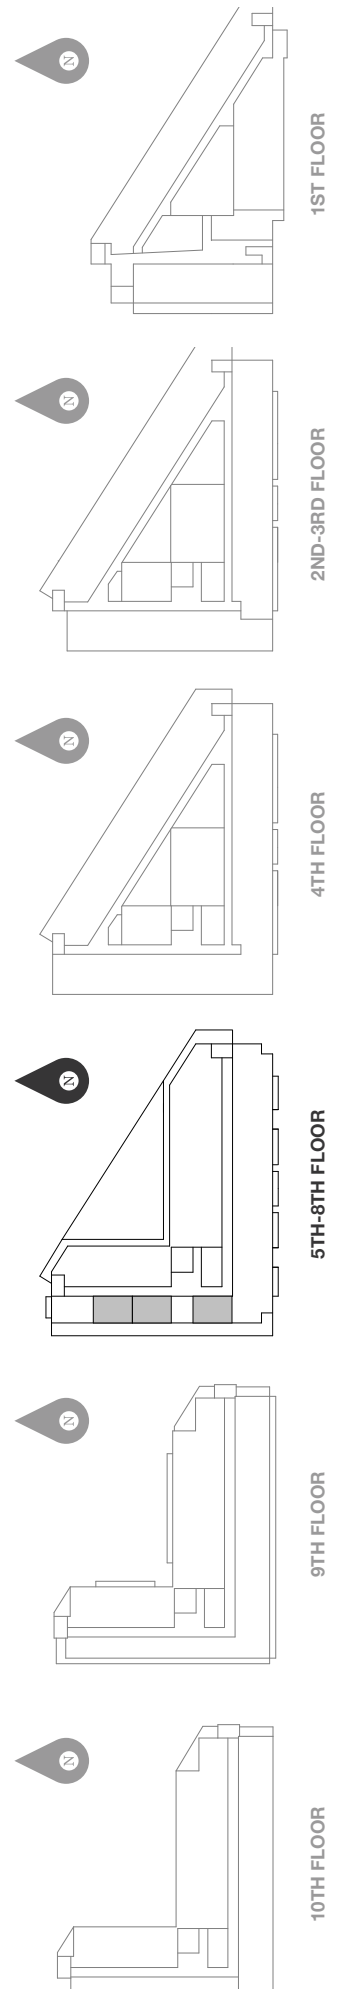

STUDIO 10 259 SF

[SUITE AVAILABLE ON 9TH FLOOR WITH TERRACE]

SUITE LOCATION

SUITE 1B4 446 SF

[SOME SUITES DO NOT HAVE A BALCONY]

SUITE LOCATION

SUITE 1B9 465 SF

[SUITE AVAILABLE ON 5TH FLOOR WITH TERRACE, SOME SUITES DO NOT HAVE A BALCONY]

SUITE LOCATION

SUITE 1B16 438 SF

[SUITE AVAILABLE ON 9TH FLOOR WITH TERRACE]

SUITE LOCATION

SUITE 2B1 683 SF

SUITE LOCATION

SUITE 2B12 589 SF

[SUITE AVAILABLE ON 5TH FLOOR WITH TERRACE]

SUITE LOCATION

SUITE 3B3 755 SF

SUITE LOCATION