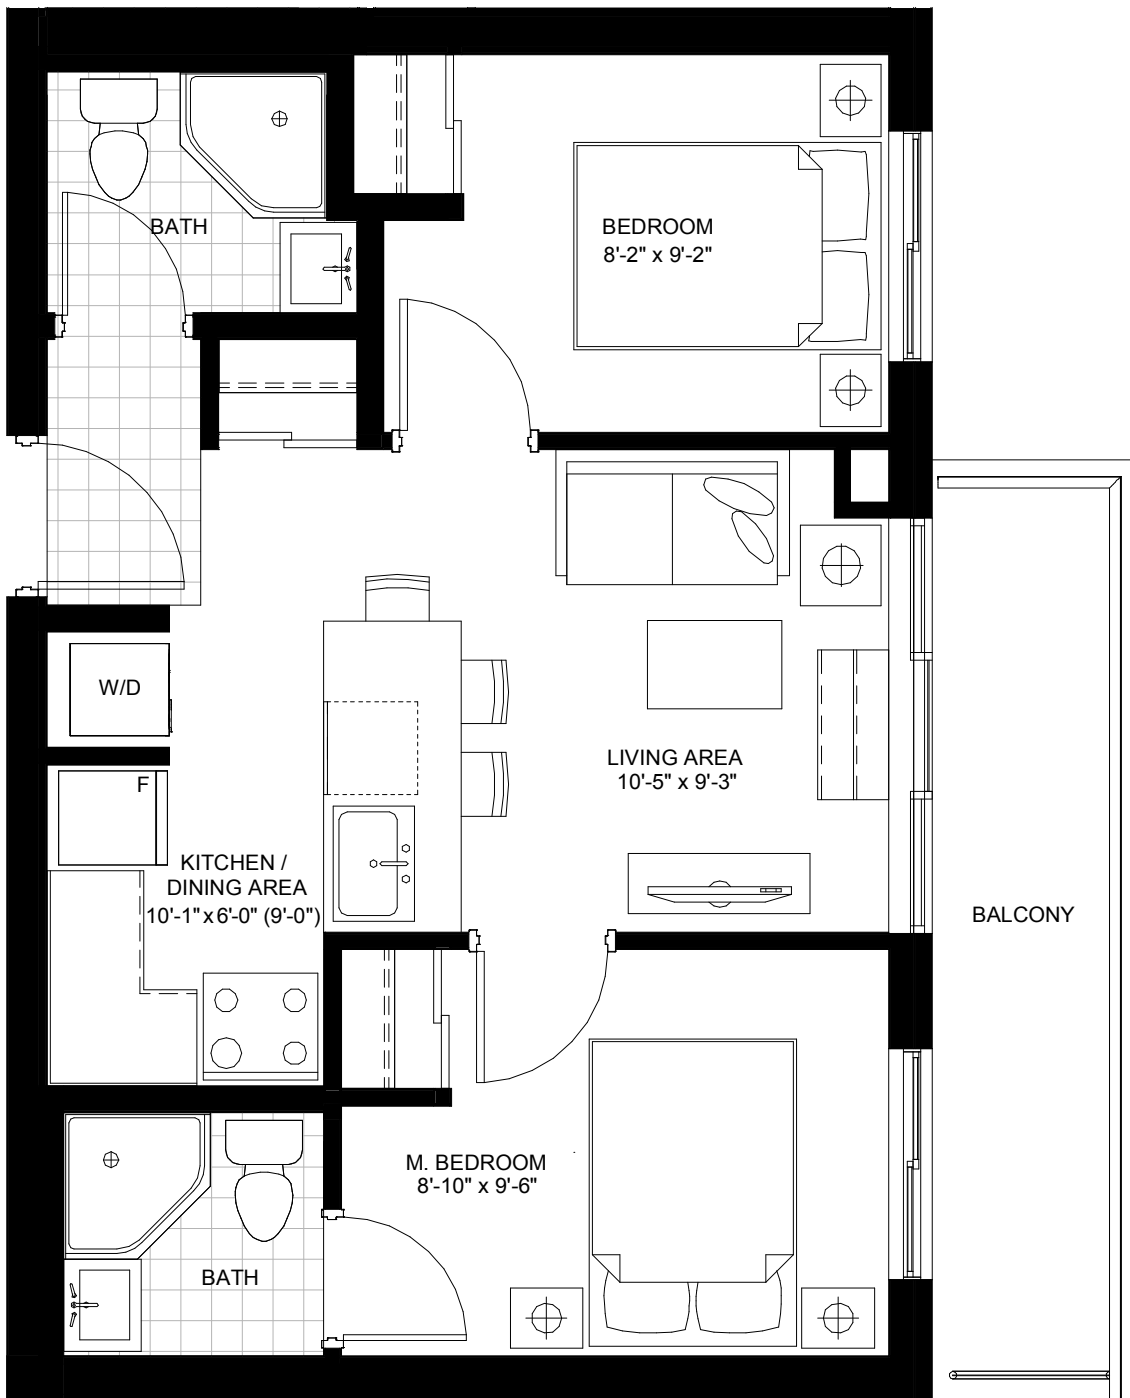

STUDIO 10 259 SF

[SUITE AVAILABLE ON 9TH FLOOR WITH TERRACE]

SUITE LOCATION

SUITE 1B4 446 SF

[SOME SUITES DO NOT HAVE A BALCONY]

SUITE LOCATION

SUITE 1B9 465 SF

[SUITE AVAILABLE ON 5TH FLOOR WITH TERRACE, SOME SUITES DO NOT HAVE A BALCONY]

SUITE LOCATION

SUITE 1B16 438 SF

[SUITE AVAILABLE ON 9TH FLOOR WITH TERRACE]

SUITE LOCATION

SUITE 2B1 683 SF

SUITE LOCATION

SUITE 2B12 589 SF

[SUITE AVAILABLE ON 5TH FLOOR WITH TERRACE]

SUITE LOCATION

SUITE 3B3 755 SF

SUITE LOCATION