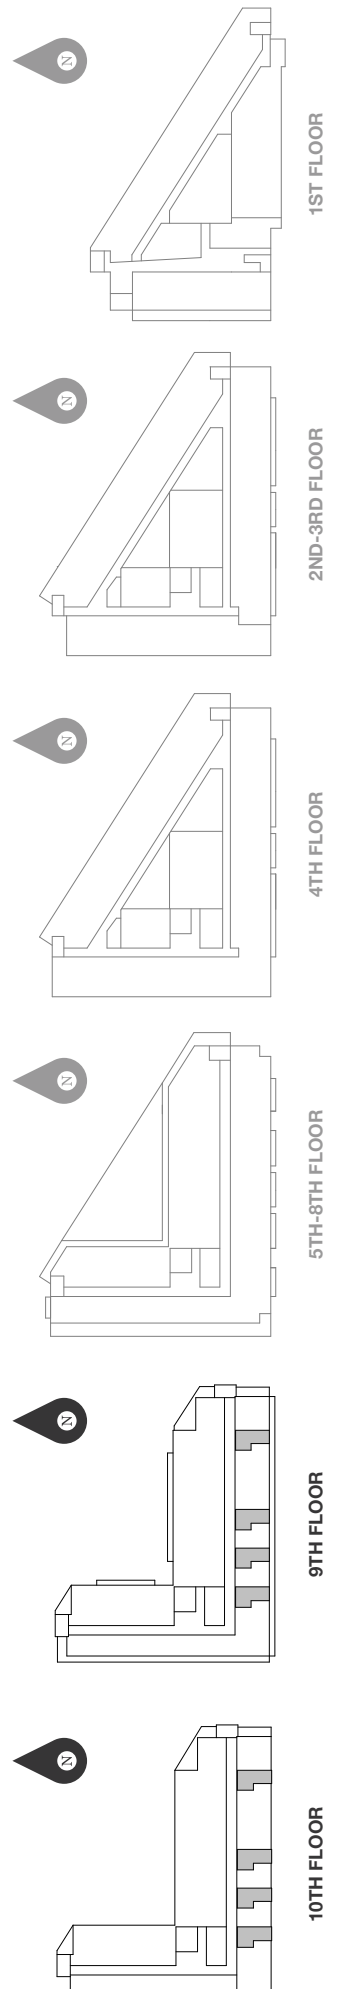

STUDIO 10 259 SF

[SUITE AVAILABLE ON 9TH FLOOR WITH TERRACE]

SUITE LOCATION

SUITE 1B4 446 SF

[SOME SUITES DO NOT HAVE A BALCONY]

SUITE LOCATION

SUITE 1B9 465 SF

[SUITE AVAILABLE ON 5TH FLOOR WITH TERRACE, SOME SUITES DO NOT HAVE A BALCONY]

SUITE LOCATION

SUITE 1B16 438 SF

[SUITE AVAILABLE ON 9TH FLOOR WITH TERRACE]

SUITE LOCATION

SUITE 2B1 683 SF

SUITE LOCATION

SUITE 2B12 589 SF

[SUITE AVAILABLE ON 5TH FLOOR WITH TERRACE]

SUITE LOCATION

SUITE 3B3 755 SF

SUITE LOCATION