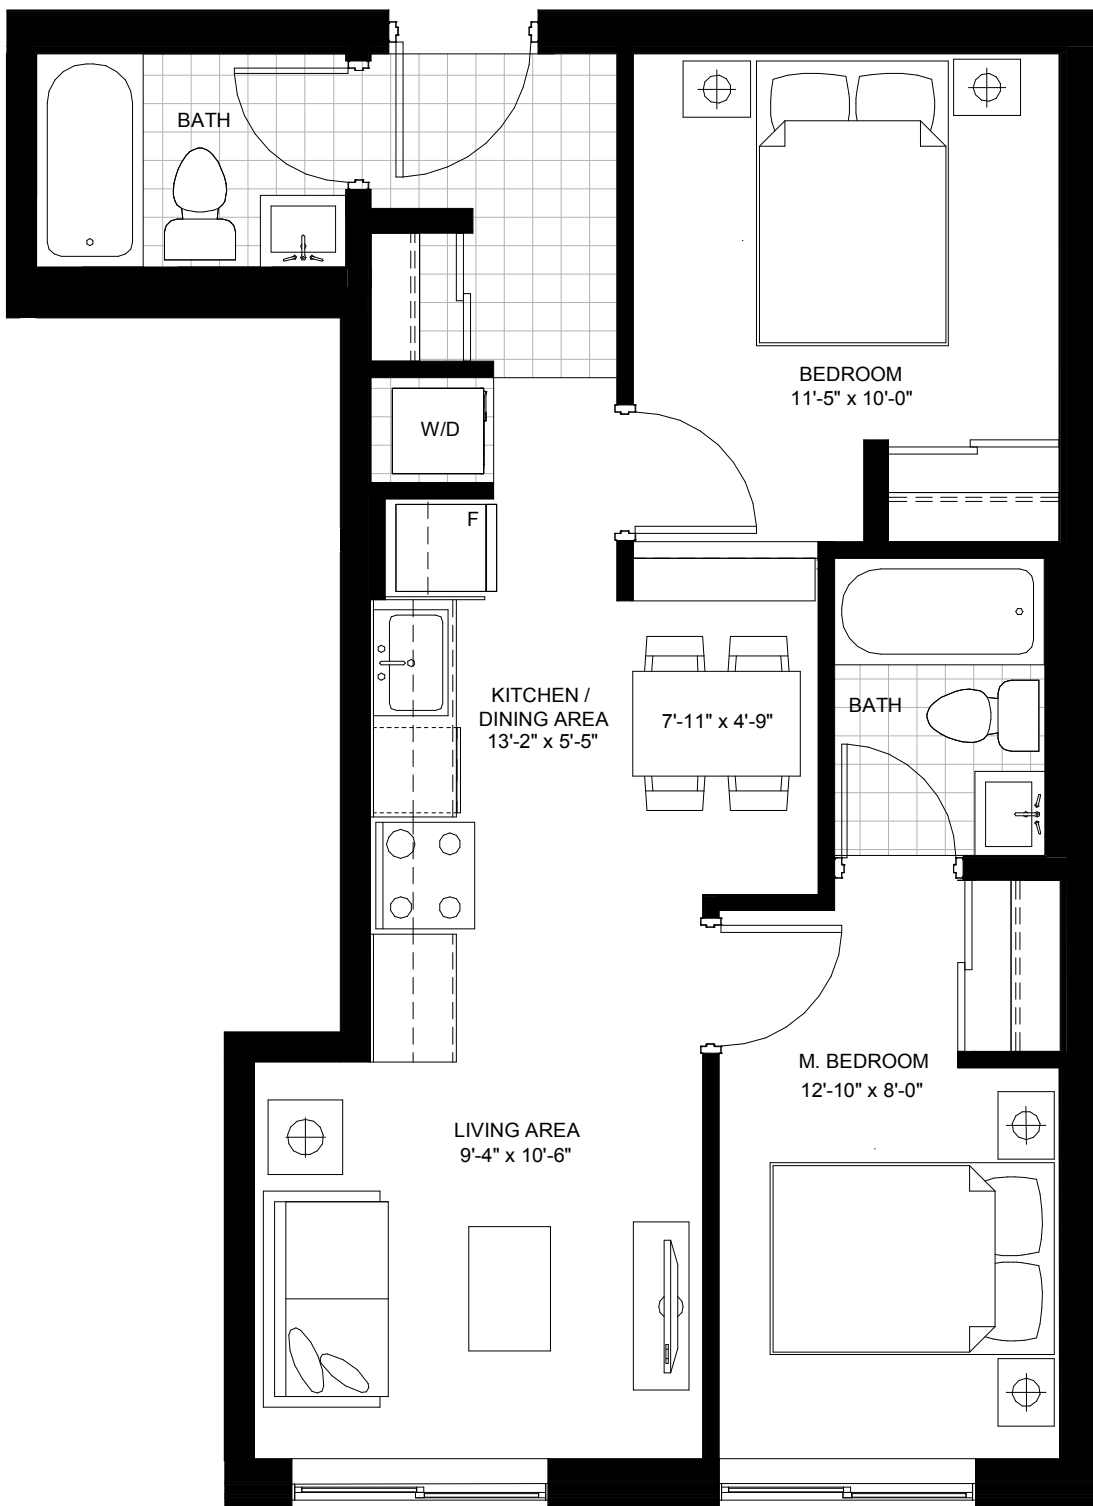

STUDIO 10 259 SF

[SUITE AVAILABLE ON 9TH FLOOR WITH TERRACE]

SUITE LOCATION

SUITE 1B4 446 SF

[SOME SUITES DO NOT HAVE A BALCONY]

SUITE LOCATION

SUITE 1B9 465 SF

[SUITE AVAILABLE ON 5TH FLOOR WITH TERRACE, SOME SUITES DO NOT HAVE A BALCONY]

SUITE LOCATION

SUITE 1B16 438 SF

[SUITE AVAILABLE ON 9TH FLOOR WITH TERRACE]

SUITE LOCATION

SUITE 2B1 683 SF

SUITE LOCATION

SUITE 2B12 589 SF

[SUITE AVAILABLE ON 5TH FLOOR WITH TERRACE]

SUITE LOCATION

SUITE 3B3 755 SF

SUITE LOCATION