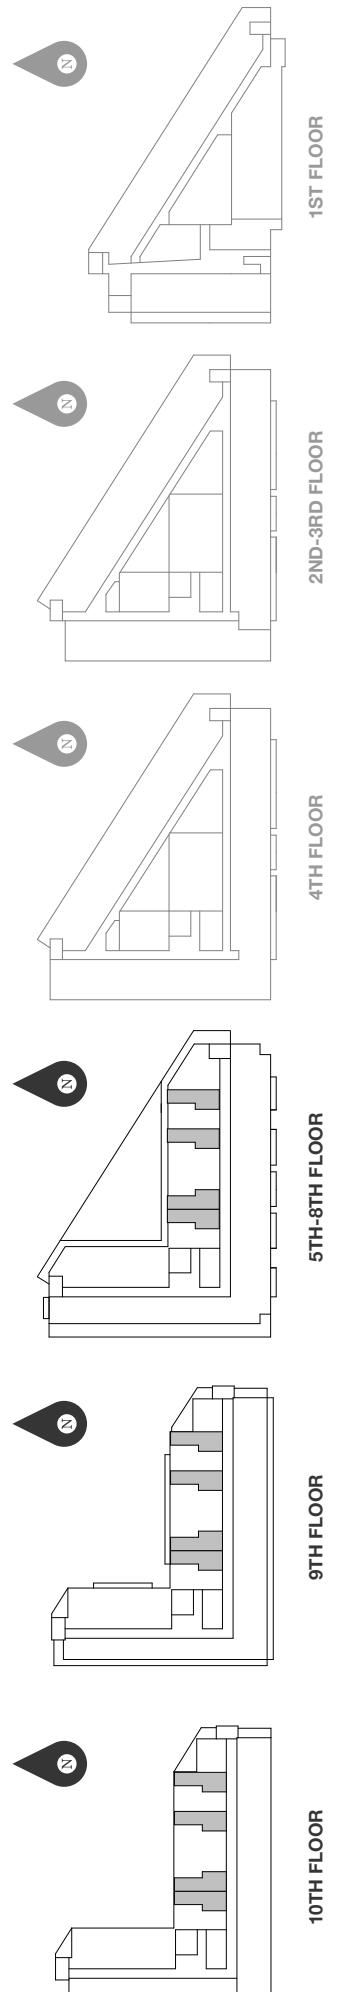

STUDIO 10 259 SF

[SUITE AVAILABLE ON 9TH FLOOR WITH TERRACE]

SUITE LOCATION

SUITE 1B4 446 SF

[SOME SUITES DO NOT HAVE A BALCONY]

SUITE LOCATION

SUITE 1B9 465 SF

[SUITE AVAILABLE ON 5TH FLOOR WITH TERRACE, SOME SUITES DO NOT HAVE A BALCONY]

SUITE LOCATION

SUITE 1B16 438 SF

[SUITE AVAILABLE ON 9TH FLOOR WITH TERRACE]

SUITE LOCATION

SUITE 2B1 683 SF

SUITE LOCATION

SUITE 2B12 589 SF

[SUITE AVAILABLE ON 5TH FLOOR WITH TERRACE]

SUITE LOCATION

SUITE 3B3 755 SF

SUITE LOCATION