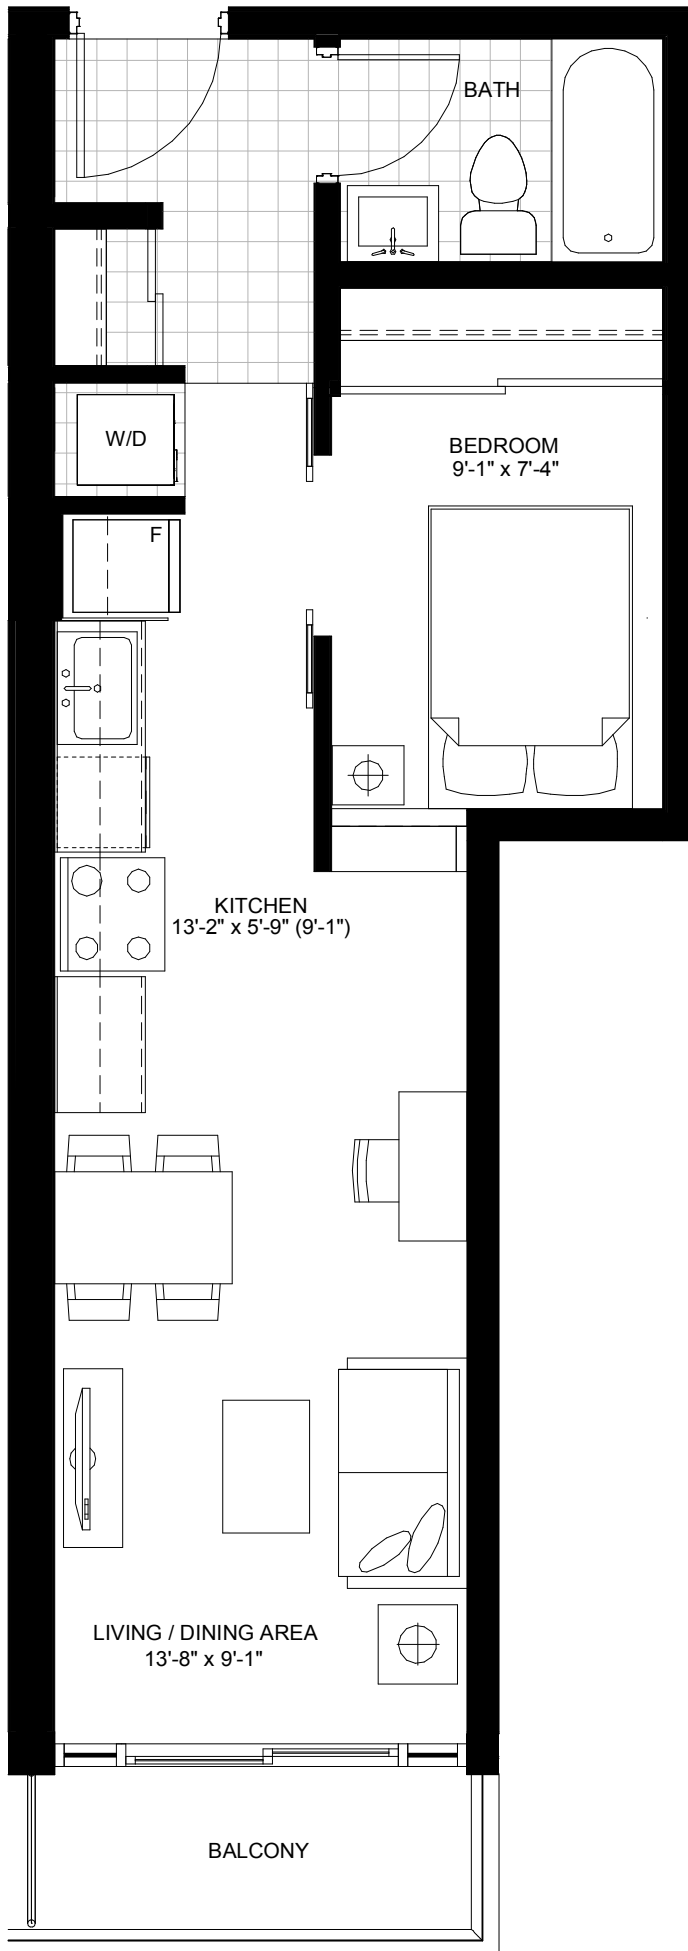

STUDIO 10 259 SF

[SUITE AVAILABLE ON 9TH FLOOR WITH TERRACE]

SUITE LOCATION

SUITE 1B4 446 SF

[SOME SUITES DO NOT HAVE A BALCONY]

SUITE LOCATION

SUITE 1B9 465 SF

[SUITE AVAILABLE ON 5TH FLOOR WITH TERRACE, SOME SUITES DO NOT HAVE A BALCONY]

SUITE LOCATION

SUITE 1B16 438 SF

[SUITE AVAILABLE ON 9TH FLOOR WITH TERRACE]

SUITE LOCATION

SUITE 2B1 683 SF

SUITE LOCATION

SUITE 2B12 589 SF

[SUITE AVAILABLE ON 5TH FLOOR WITH TERRACE]

SUITE LOCATION

SUITE 3B3 755 SF

SUITE LOCATION