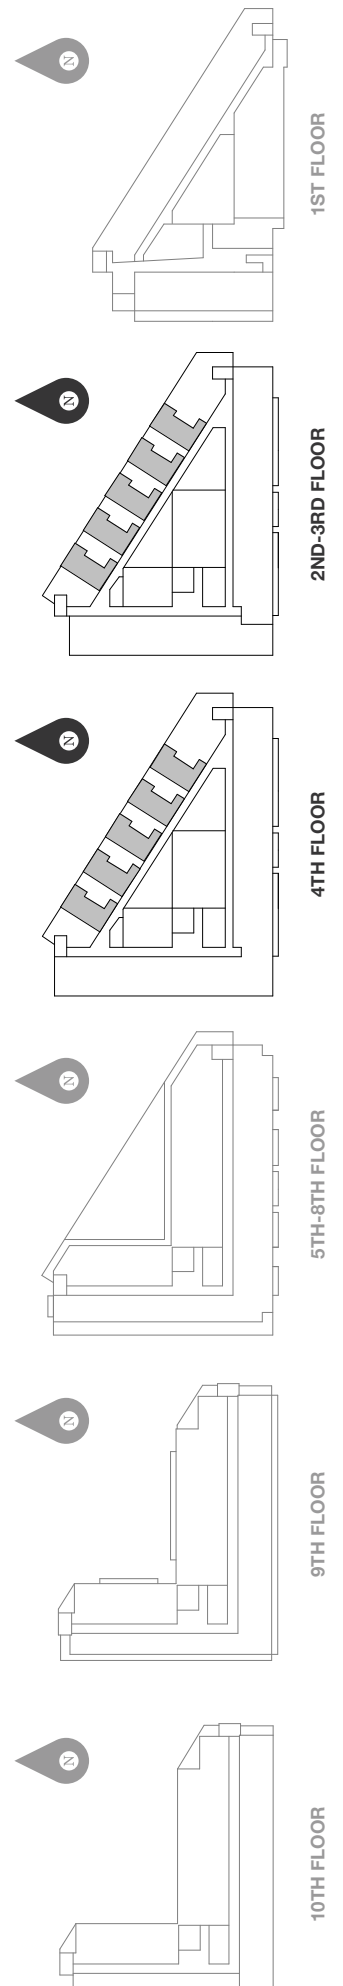

STUDIO 10 259 SF

[SUITE AVAILABLE ON 9TH FLOOR WITH TERRACE]

SUITE LOCATION

SUITE 1B4 446 SF

[SOME SUITES DO NOT HAVE A BALCONY]

SUITE LOCATION

SUITE 1B9 465 SF

[SUITE AVAILABLE ON 5TH FLOOR WITH TERRACE, SOME SUITES DO NOT HAVE A BALCONY]

SUITE LOCATION

SUITE 1B16 438 SF

[SUITE AVAILABLE ON 9TH FLOOR WITH TERRACE]

SUITE LOCATION

SUITE 2B1 683 SF

SUITE LOCATION

SUITE 2B12 589 SF

[SUITE AVAILABLE ON 5TH FLOOR WITH TERRACE]

SUITE LOCATION

SUITE 3B3 755 SF

SUITE LOCATION