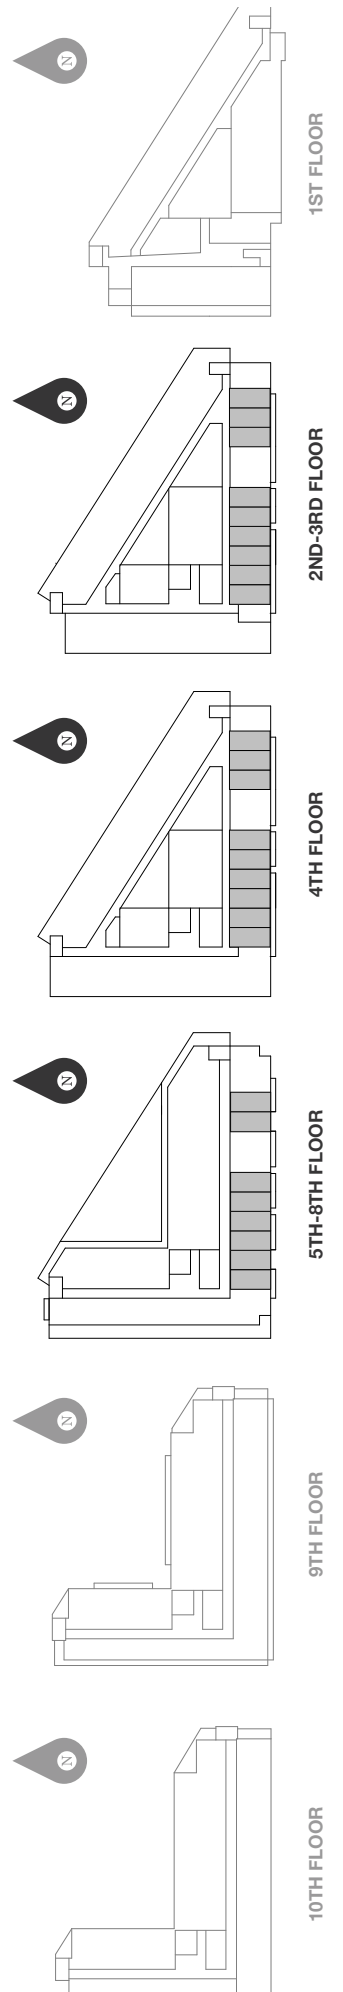

STUDIO 10 259 SF

[SUITE AVAILABLE ON 9TH FLOOR WITH TERRACE]

SUITE LOCATION

SUITE 1B4 446 SF

[SOME SUITES DO NOT HAVE A BALCONY]

SUITE LOCATION

SUITE 1B9 465 SF

[SUITE AVAILABLE ON 5TH FLOOR WITH TERRACE, SOME SUITES DO NOT HAVE A BALCONY]

SUITE LOCATION

SUITE 1B16 438 SF

[SUITE AVAILABLE ON 9TH FLOOR WITH TERRACE]

SUITE LOCATION

SUITE 2B1 683 SF

SUITE LOCATION

SUITE 2B12 589 SF

[SUITE AVAILABLE ON 5TH FLOOR WITH TERRACE]

SUITE LOCATION

SUITE 3B3 755 SF

SUITE LOCATION