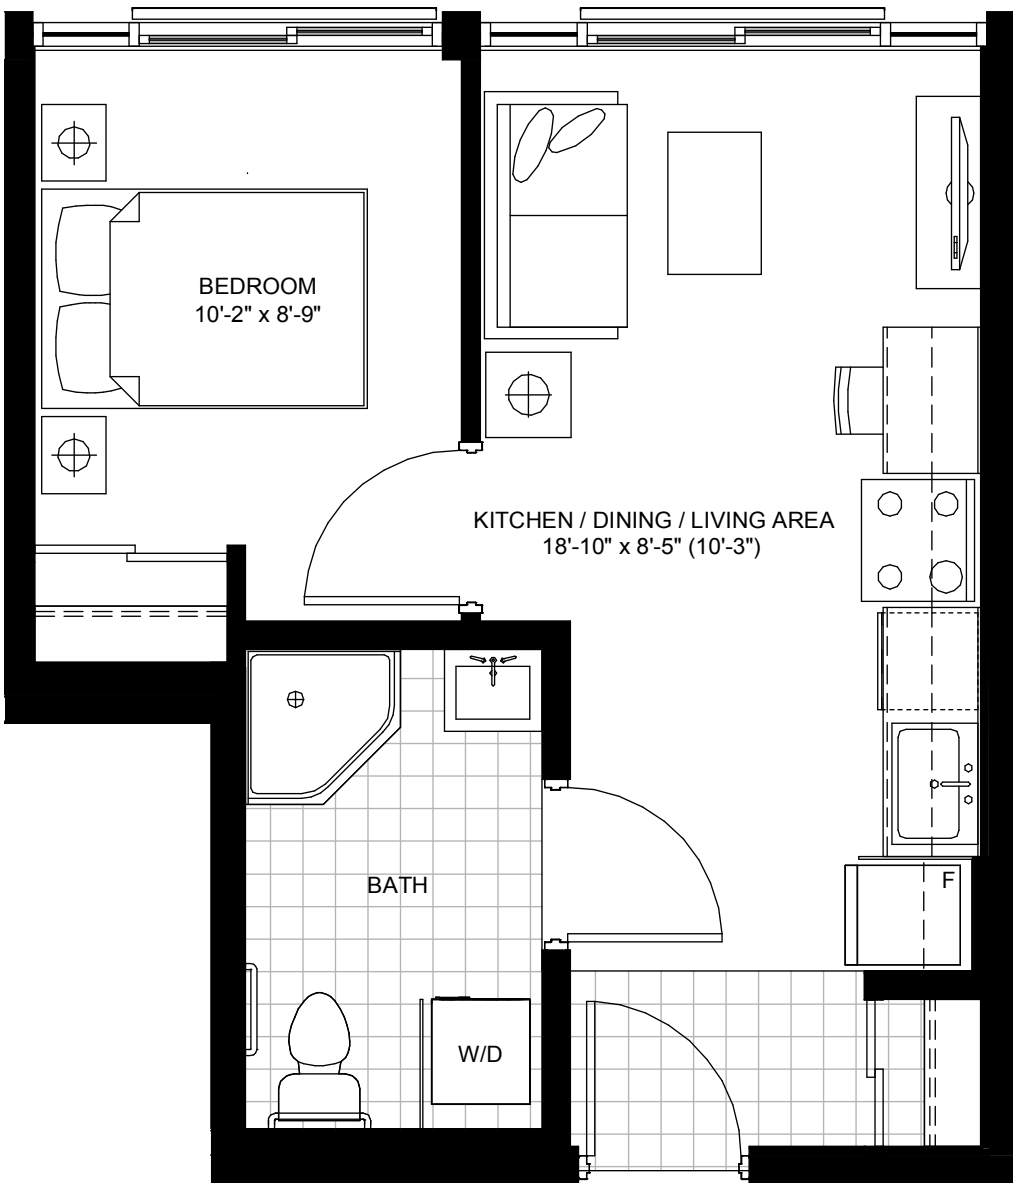

STUDIO 10 259 SF

[SUITE AVAILABLE ON 9TH FLOOR WITH TERRACE]

SUITE LOCATION

SUITE 1B4 446 SF

[SOME SUITES DO NOT HAVE A BALCONY]

SUITE LOCATION

SUITE 1B9 465 SF

[SUITE AVAILABLE ON 5TH FLOOR WITH TERRACE, SOME SUITES DO NOT HAVE A BALCONY]

SUITE LOCATION

SUITE 1B16 438 SF

[SUITE AVAILABLE ON 9TH FLOOR WITH TERRACE]

SUITE LOCATION

SUITE 2B1 683 SF

SUITE LOCATION

SUITE 2B12 589 SF

[SUITE AVAILABLE ON 5TH FLOOR WITH TERRACE]

SUITE LOCATION

SUITE 3B3 755 SF

SUITE LOCATION