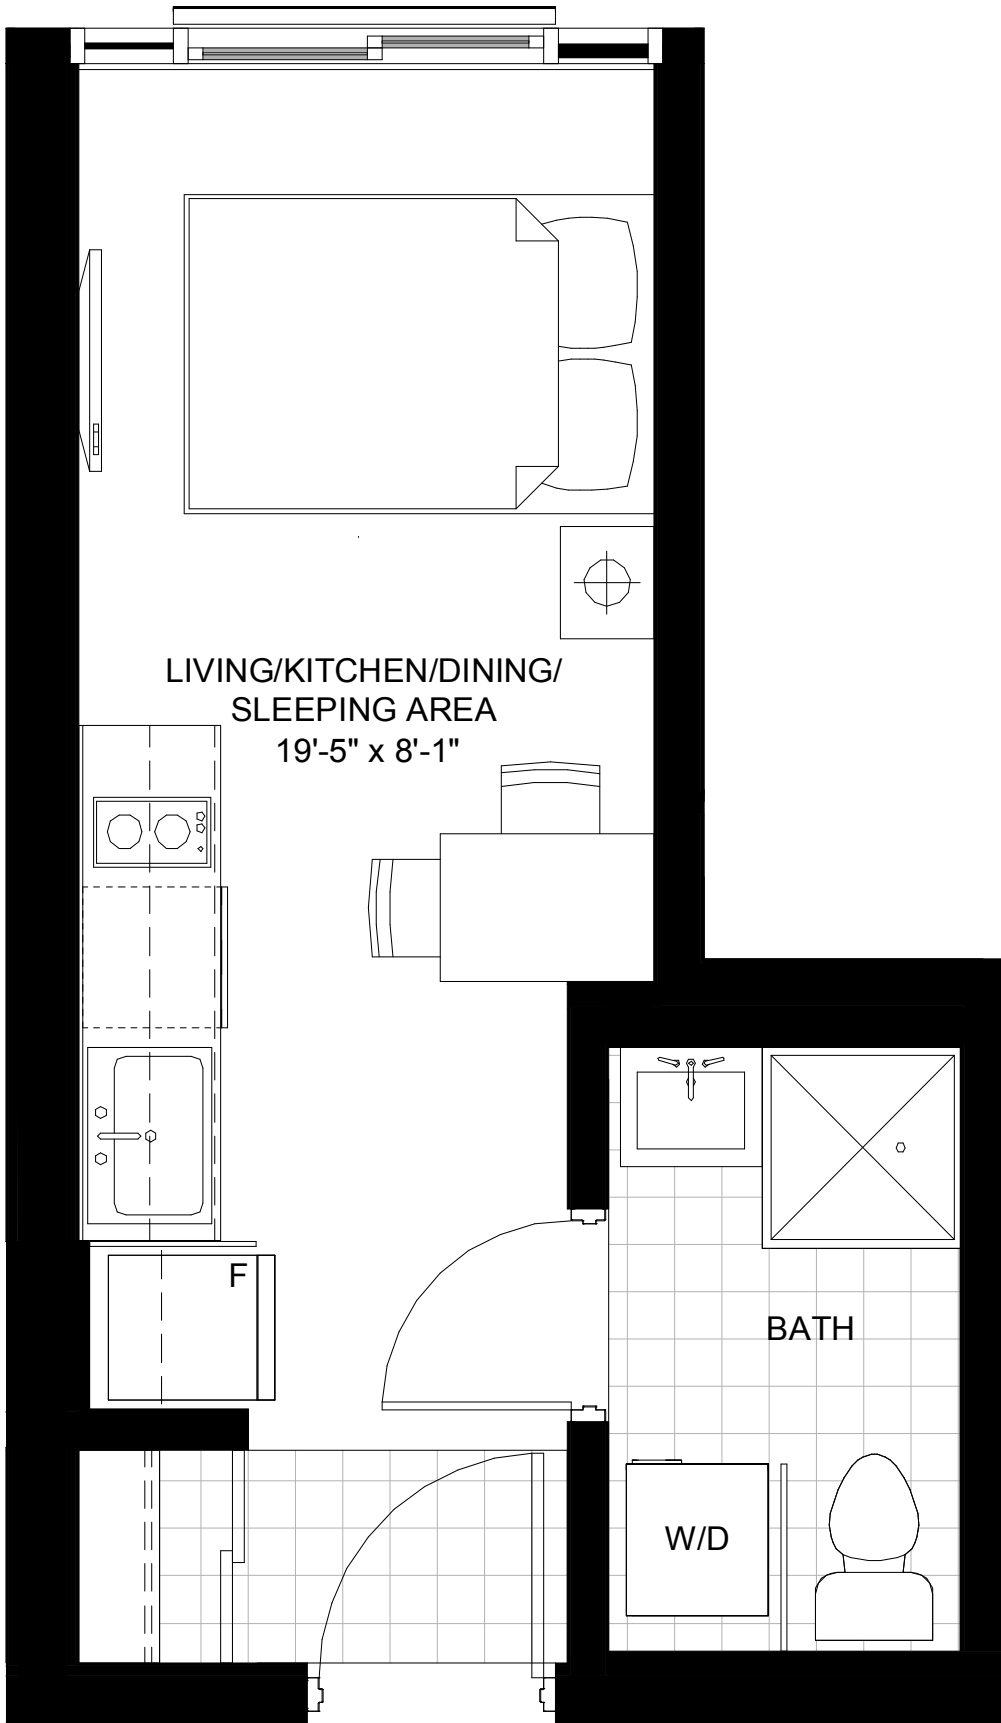

STUDIO 10 259 SF

[SUITE AVAILABLE ON 9TH FLOOR WITH TERRACE]

SUITE LOCATION

SUITE 1B4 446 SF

[SOME SUITES DO NOT HAVE A BALCONY]

SUITE LOCATION

SUITE 1B9 465 SF

[SUITE AVAILABLE ON 5TH FLOOR WITH TERRACE, SOME SUITES DO NOT HAVE A BALCONY]

SUITE LOCATION

SUITE 1B16 438 SF

[SUITE AVAILABLE ON 9TH FLOOR WITH TERRACE]

SUITE LOCATION

SUITE 2B1 683 SF

SUITE LOCATION

SUITE 2B12 589 SF

[SUITE AVAILABLE ON 5TH FLOOR WITH TERRACE]

SUITE LOCATION

SUITE 3B3 755 SF

SUITE LOCATION