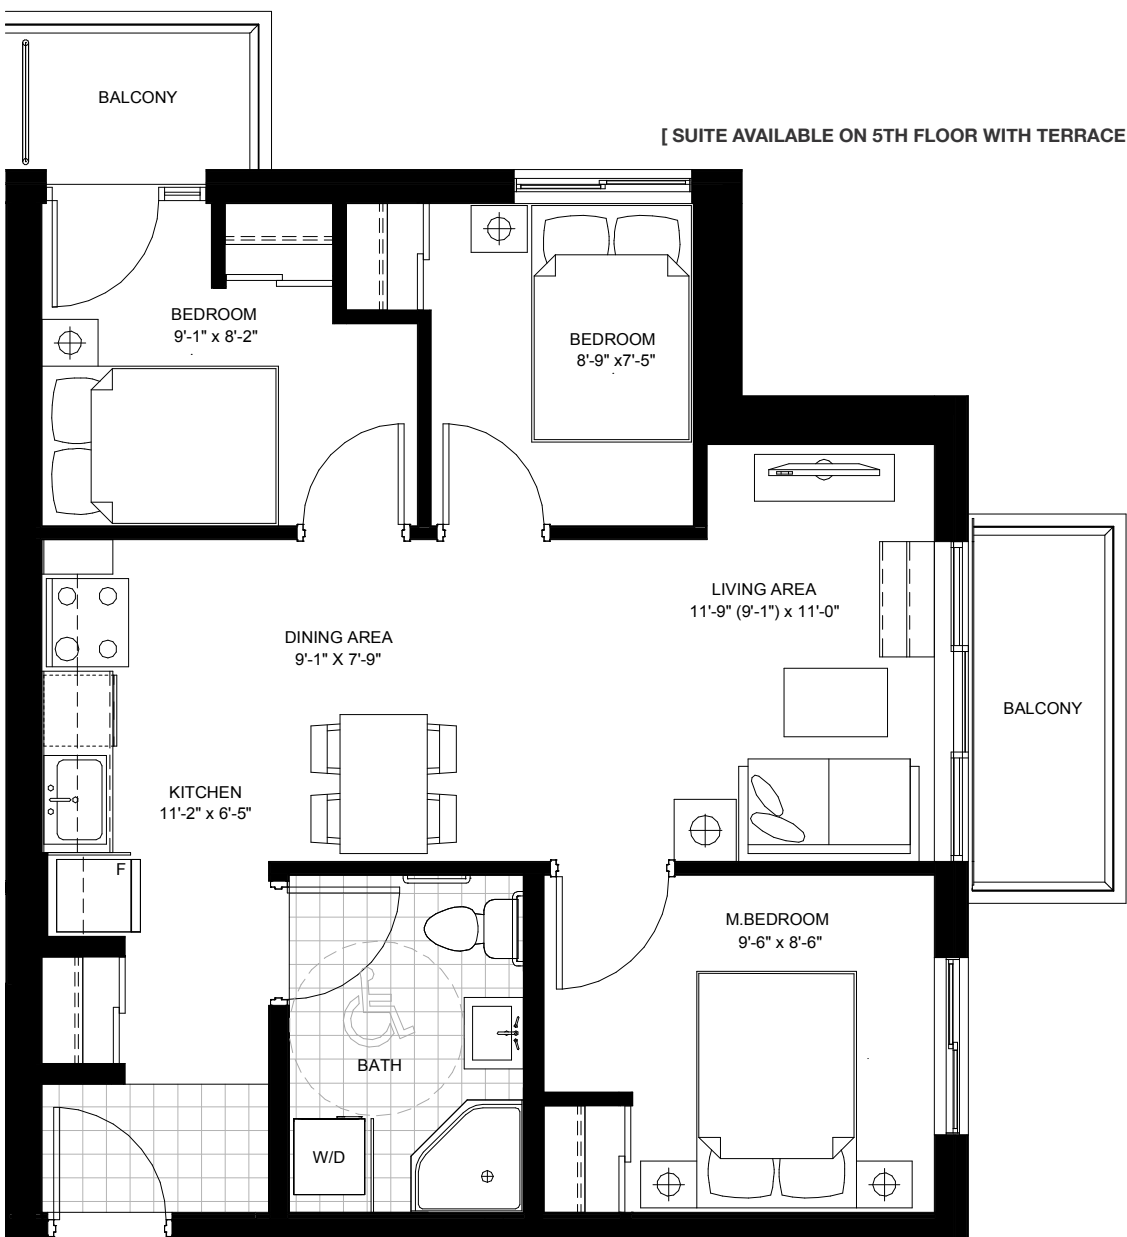

STUDIO 10 259 SF

[SUITE AVAILABLE ON 9TH FLOOR WITH TERRACE]

SUITE LOCATION

SUITE 1B4 446 SF

[SOME SUITES DO NOT HAVE A BALCONY]

SUITE LOCATION

SUITE 1B9 465 SF

[SUITE AVAILABLE ON 5TH FLOOR WITH TERRACE, SOME SUITES DO NOT HAVE A BALCONY]

SUITE LOCATION

SUITE 1B16 438 SF

[SUITE AVAILABLE ON 9TH FLOOR WITH TERRACE]

SUITE LOCATION

SUITE 2B1 683 SF

SUITE LOCATION

SUITE 2B12 589 SF

[SUITE AVAILABLE ON 5TH FLOOR WITH TERRACE]

SUITE LOCATION

SUITE 3B3 755 SF

SUITE LOCATION