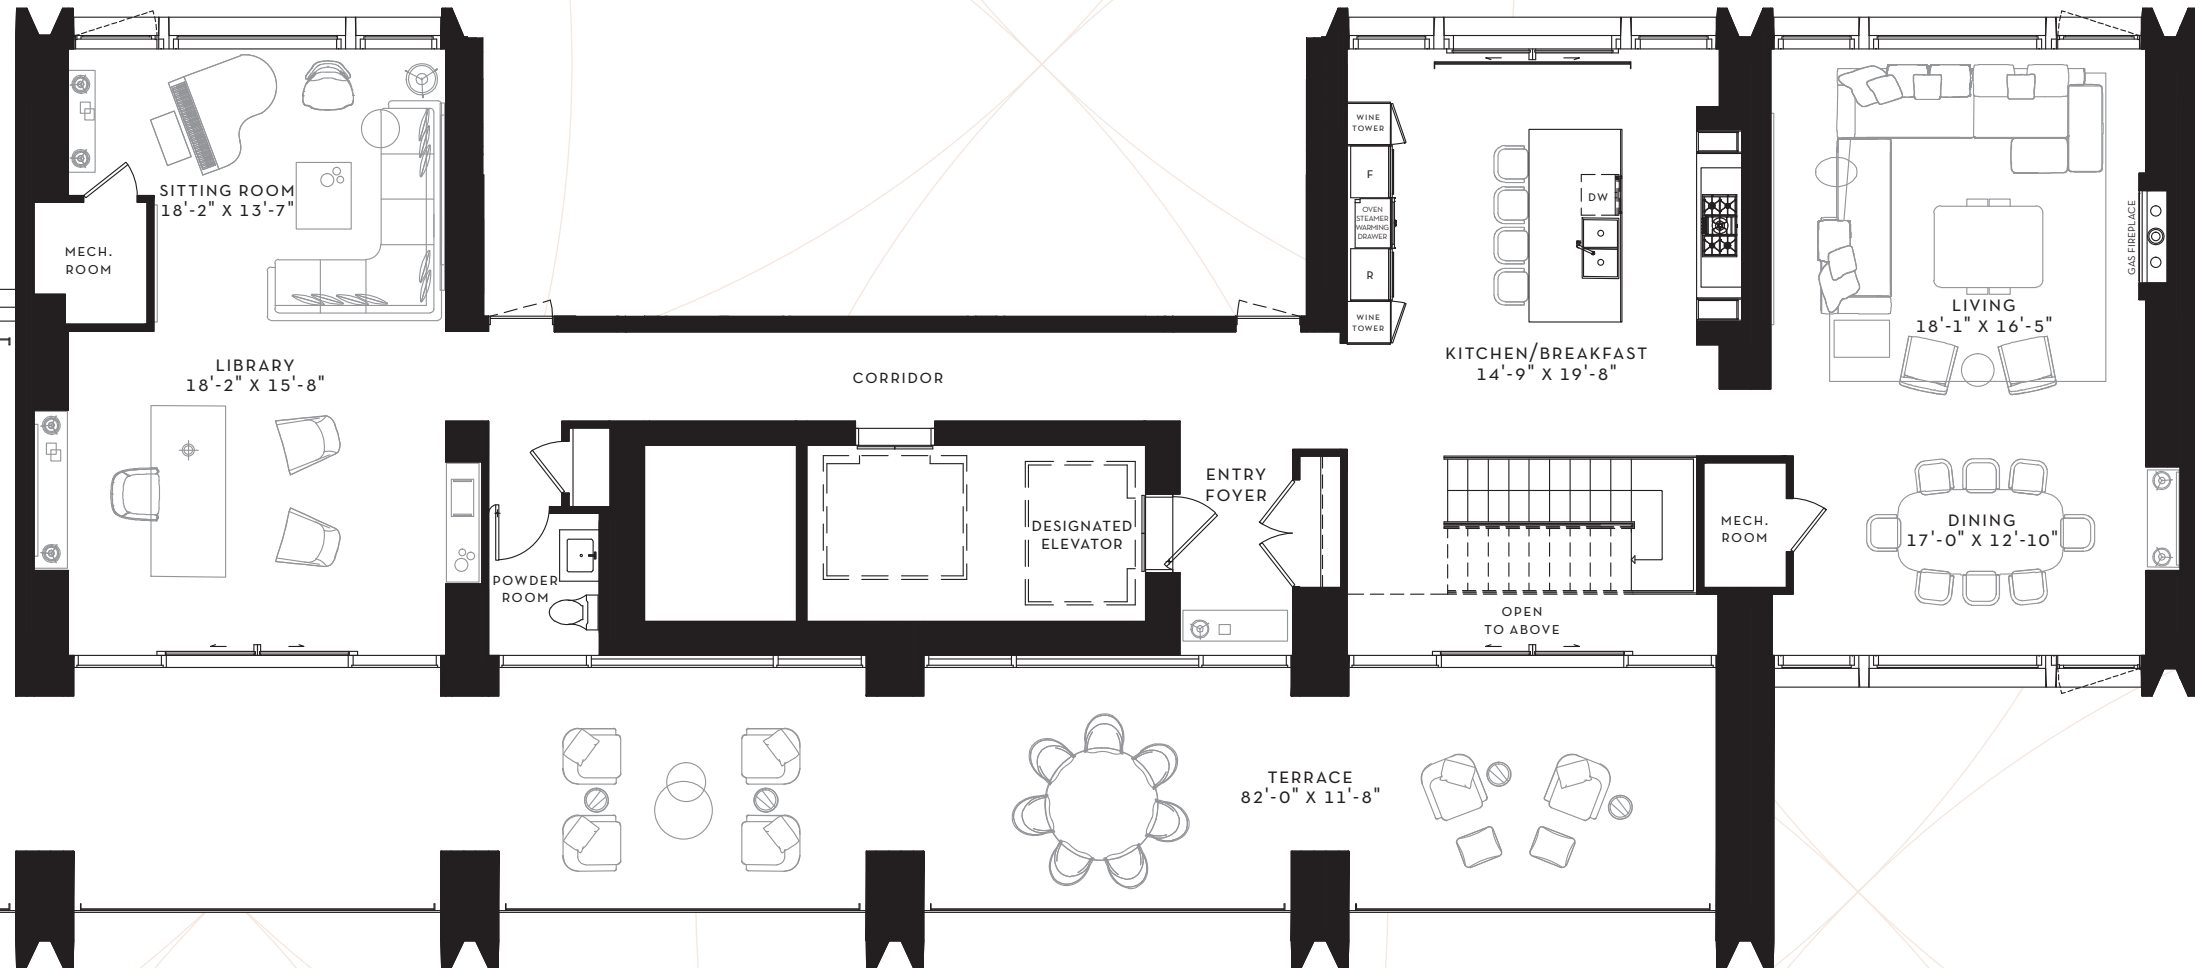

SCOLLARD

YORKVILLE

SUITE
36-37S

3 BEDROOM
4826 SQ. FT.

FLOOR 36-37
4826 SQ. FT.