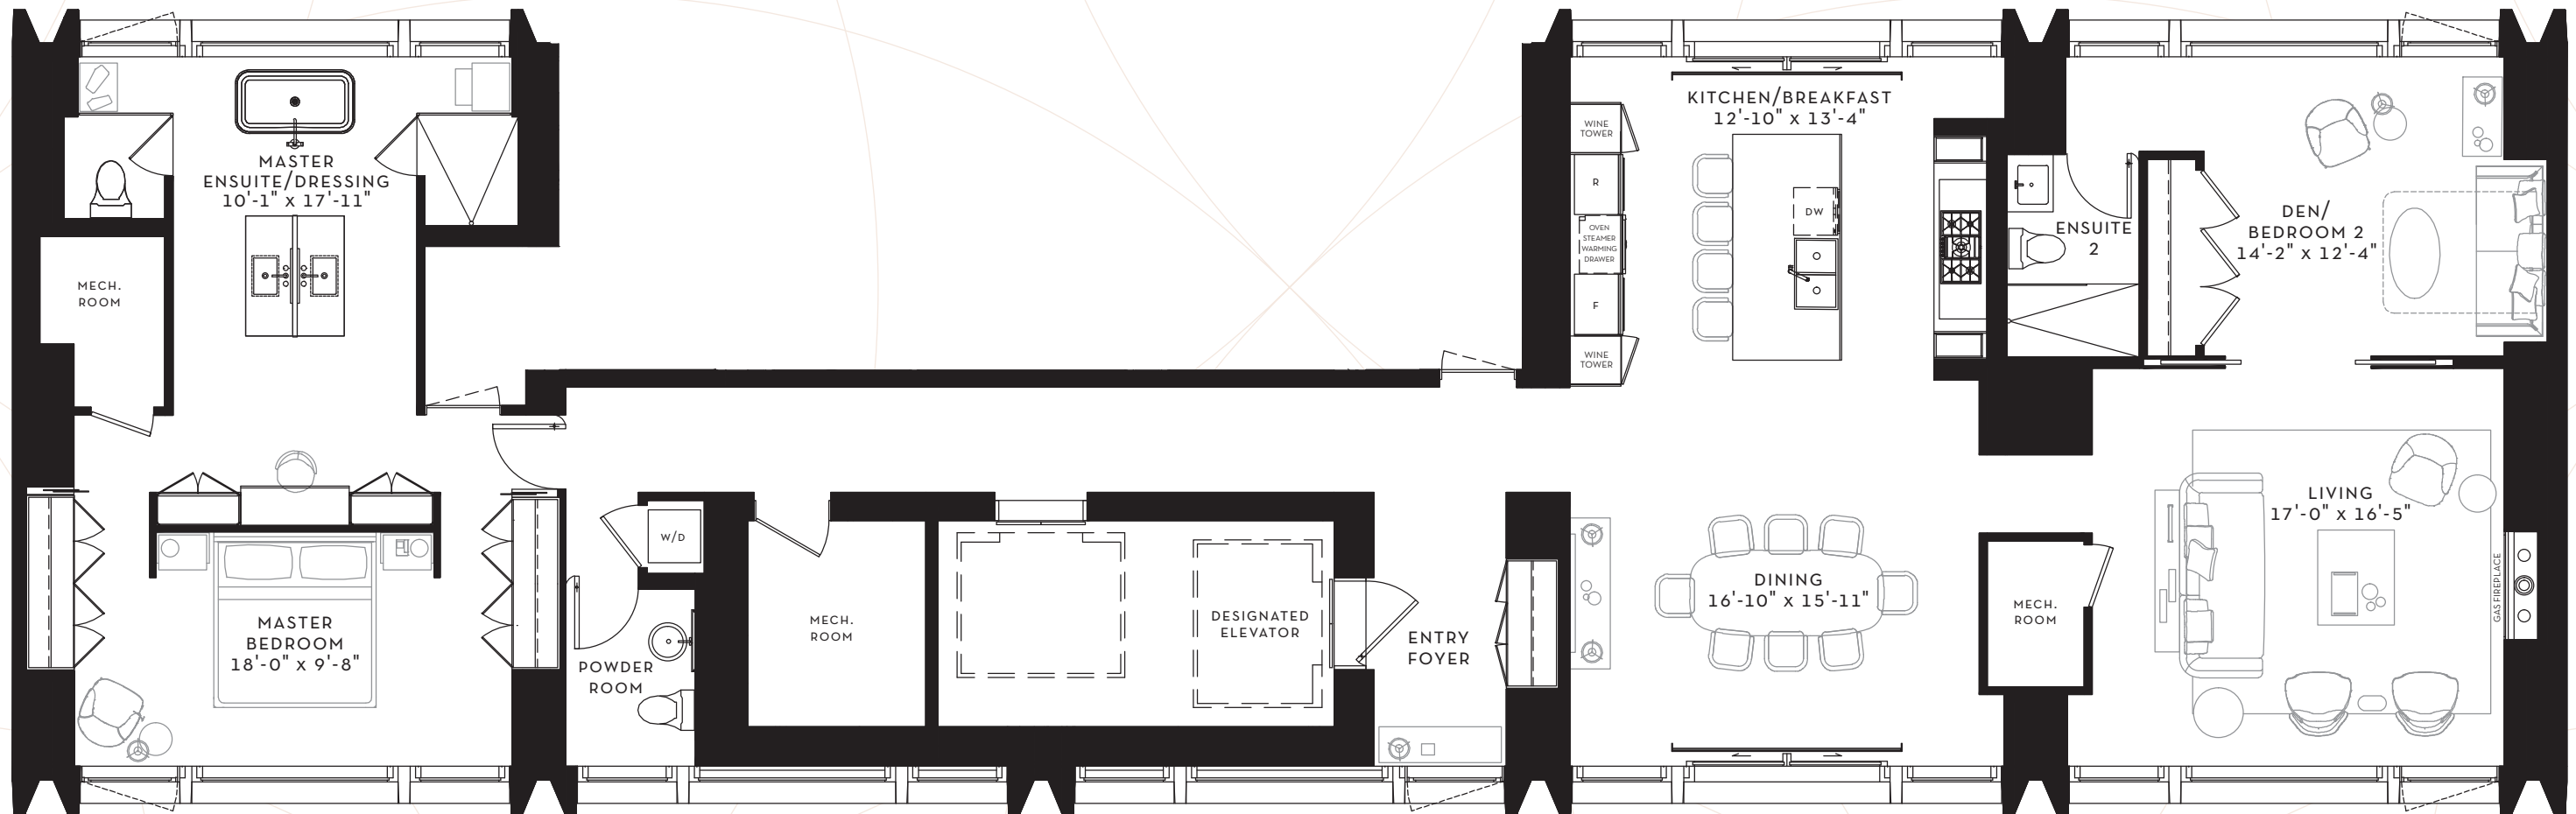

SCOLLARD

YORKVILLE

SUITE
38S

2 BEDROOM
2386 SQ. FT.

FLOOR 38
2386 SQ. FT.

SCOLLARD

YORKVILLE

SUITE

26-27N

2 BEDROOM
2429 SQ. FT.

FLOOR 26-27
2429 SQ. FT.

SCOLLARD

YORKVILLE

SUITE
41S

1 BEDROOM + DEN
2471 SQ. FT.

FLOOR 41
2471 SQ. FT.

SCOLLARD

YORKVILLE

SUITE 11-25N

2 BEDROOM + DEN
2854 SQ. FT.

FLOOR 11-25
2854 SQ. FT.

SCOLLARD

YORKVILLE

SUITE 11-27S