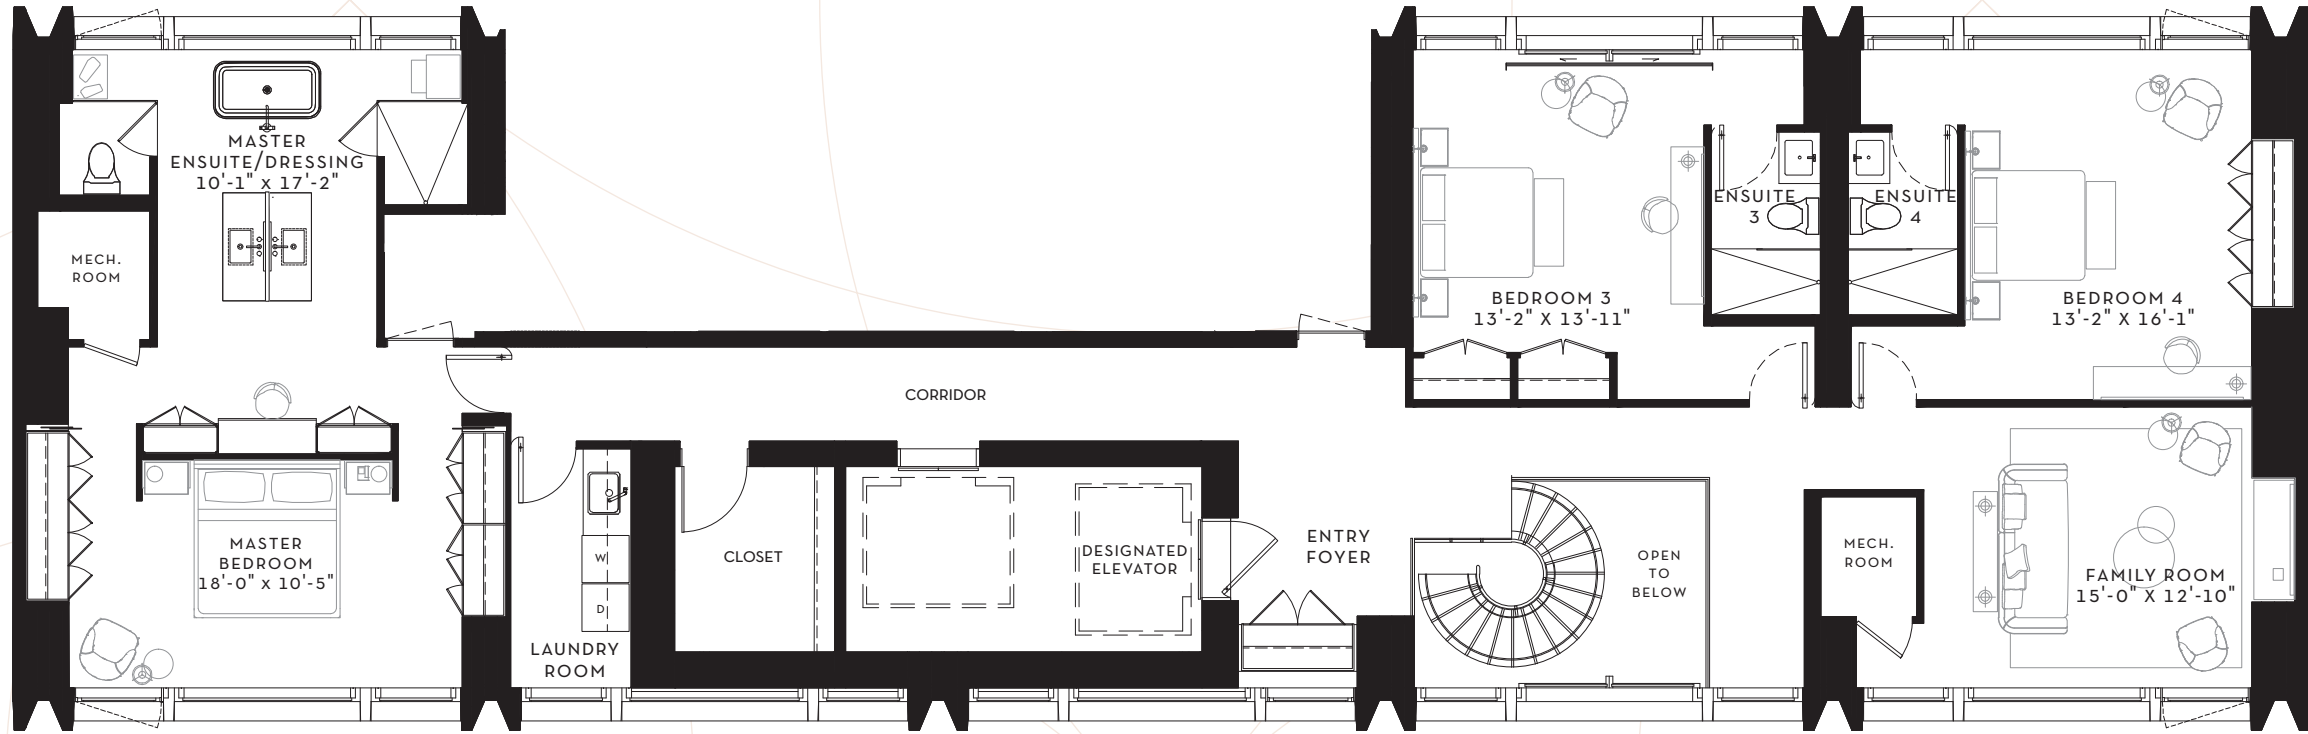

YORKVILLE

SUITE
36-37S

3 BEDROOM
4826 SQ. FT.

FLOOR 36-37
4826 SQ. FT.

SCOLLARD

YORKVILLE

SUITE 39S
OPTION 1

4 BEDROOM
4881 SQ. FT.