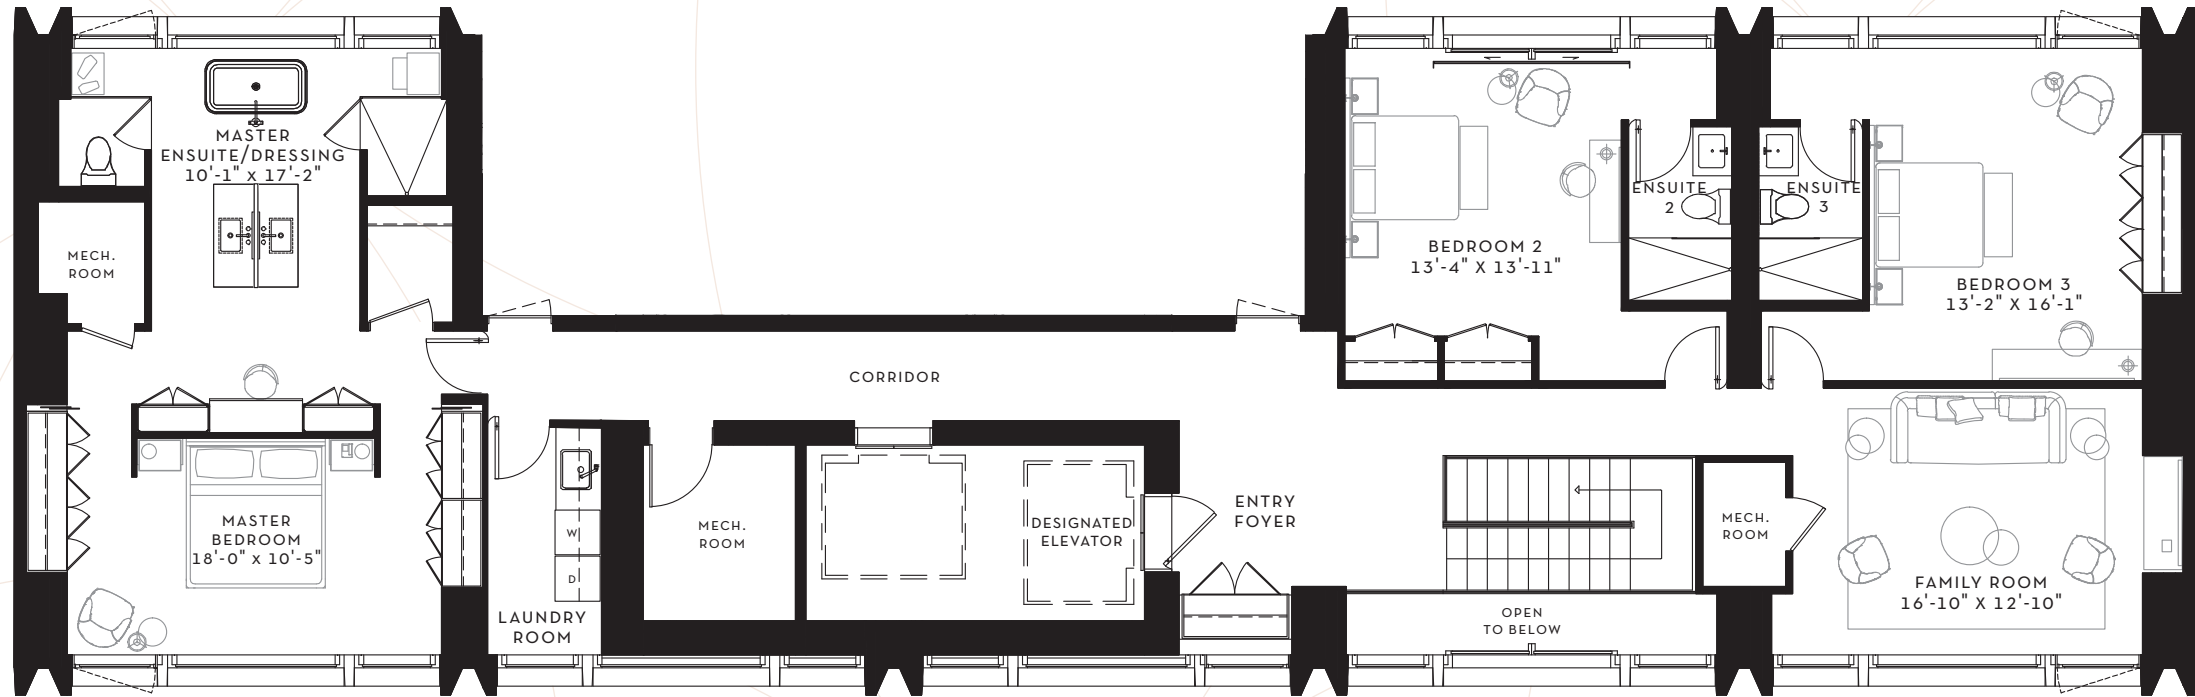

SCOLLARD

YORKVILLE

SUITE
36-37S

3 BEDROOM
4826 SQ. FT.

FLOOR 36-37
4826 SQ. FT.