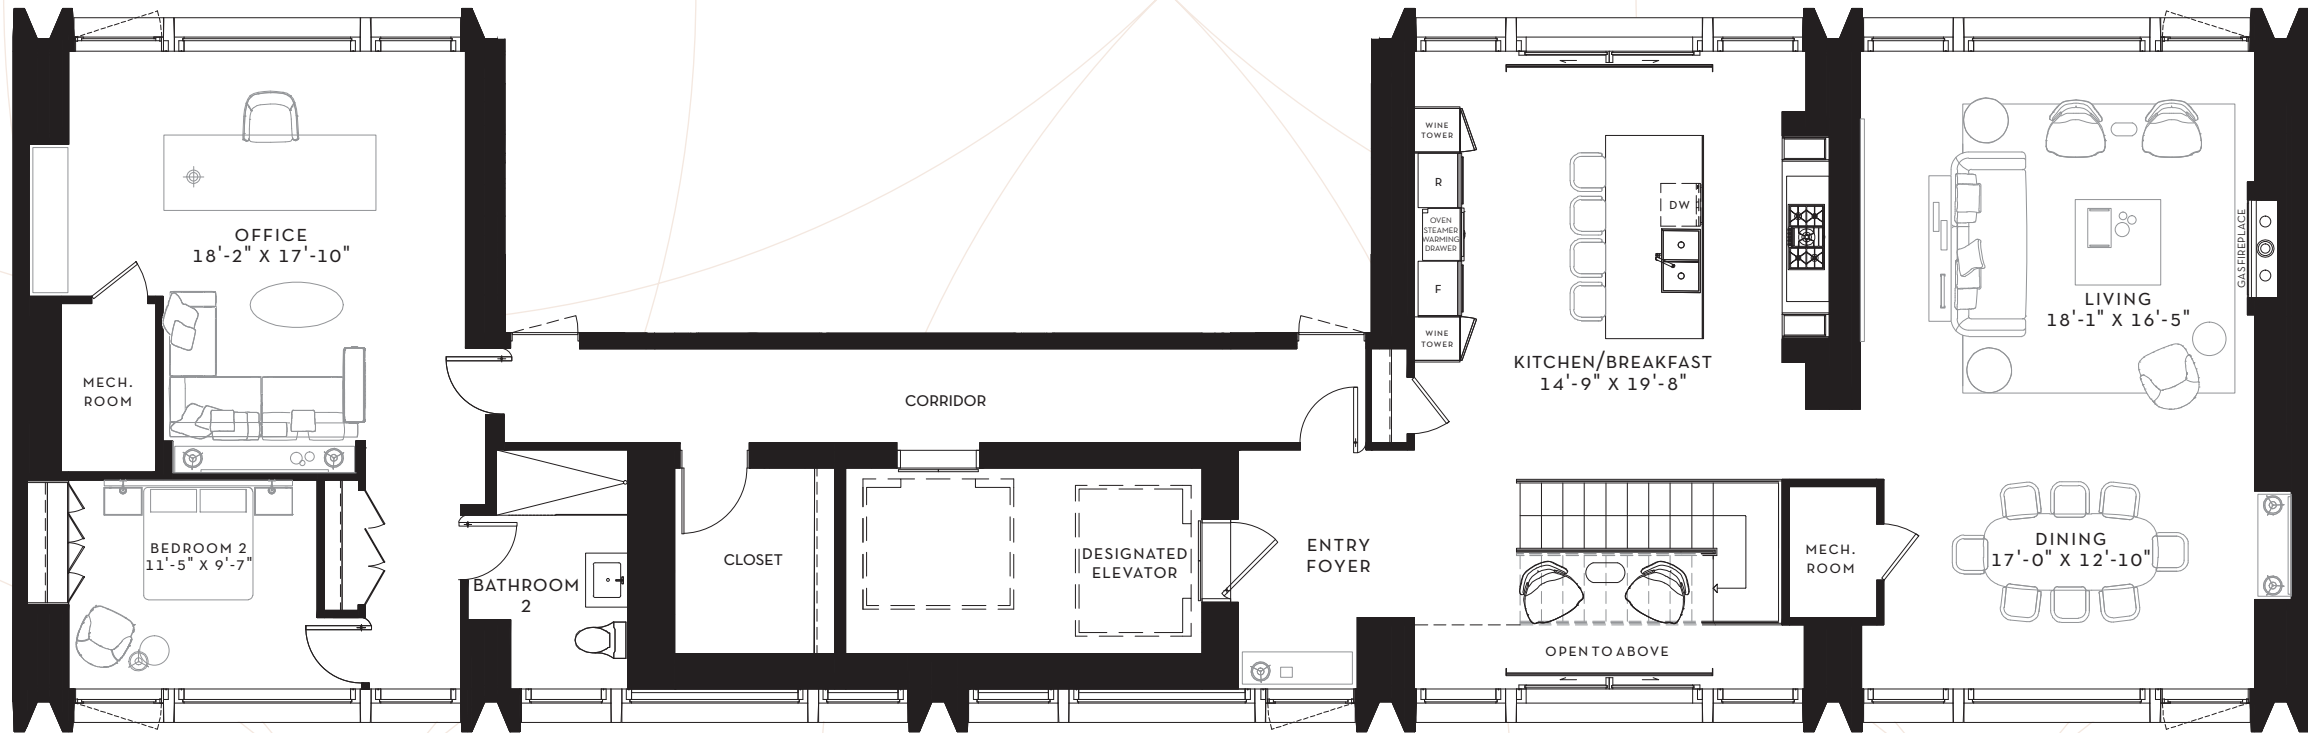

FLOOR 39-40
4881 SQ. FT.

SCOLLARD

YORKVILLE

SUITE 39S
OPTION 2

4 BEDROOM
4881 SQ. FT.

UPPER
2381 SQ. FT.

LOWER
2500 SQ. FT.

FLOOR 39-40
4881 SQ. FT.

SCOLLARD

YORKVILLE

SUITE 28N

3 BEDROOM
5190 SQ. FT.

FLOOR 28
5190 SQ. FT.

SCOLLARD

YORKVILLE

SUITE 10N

3 BEDROOM
5943 SQ. FT.

FLOOR 10
5943 SQ. FT.