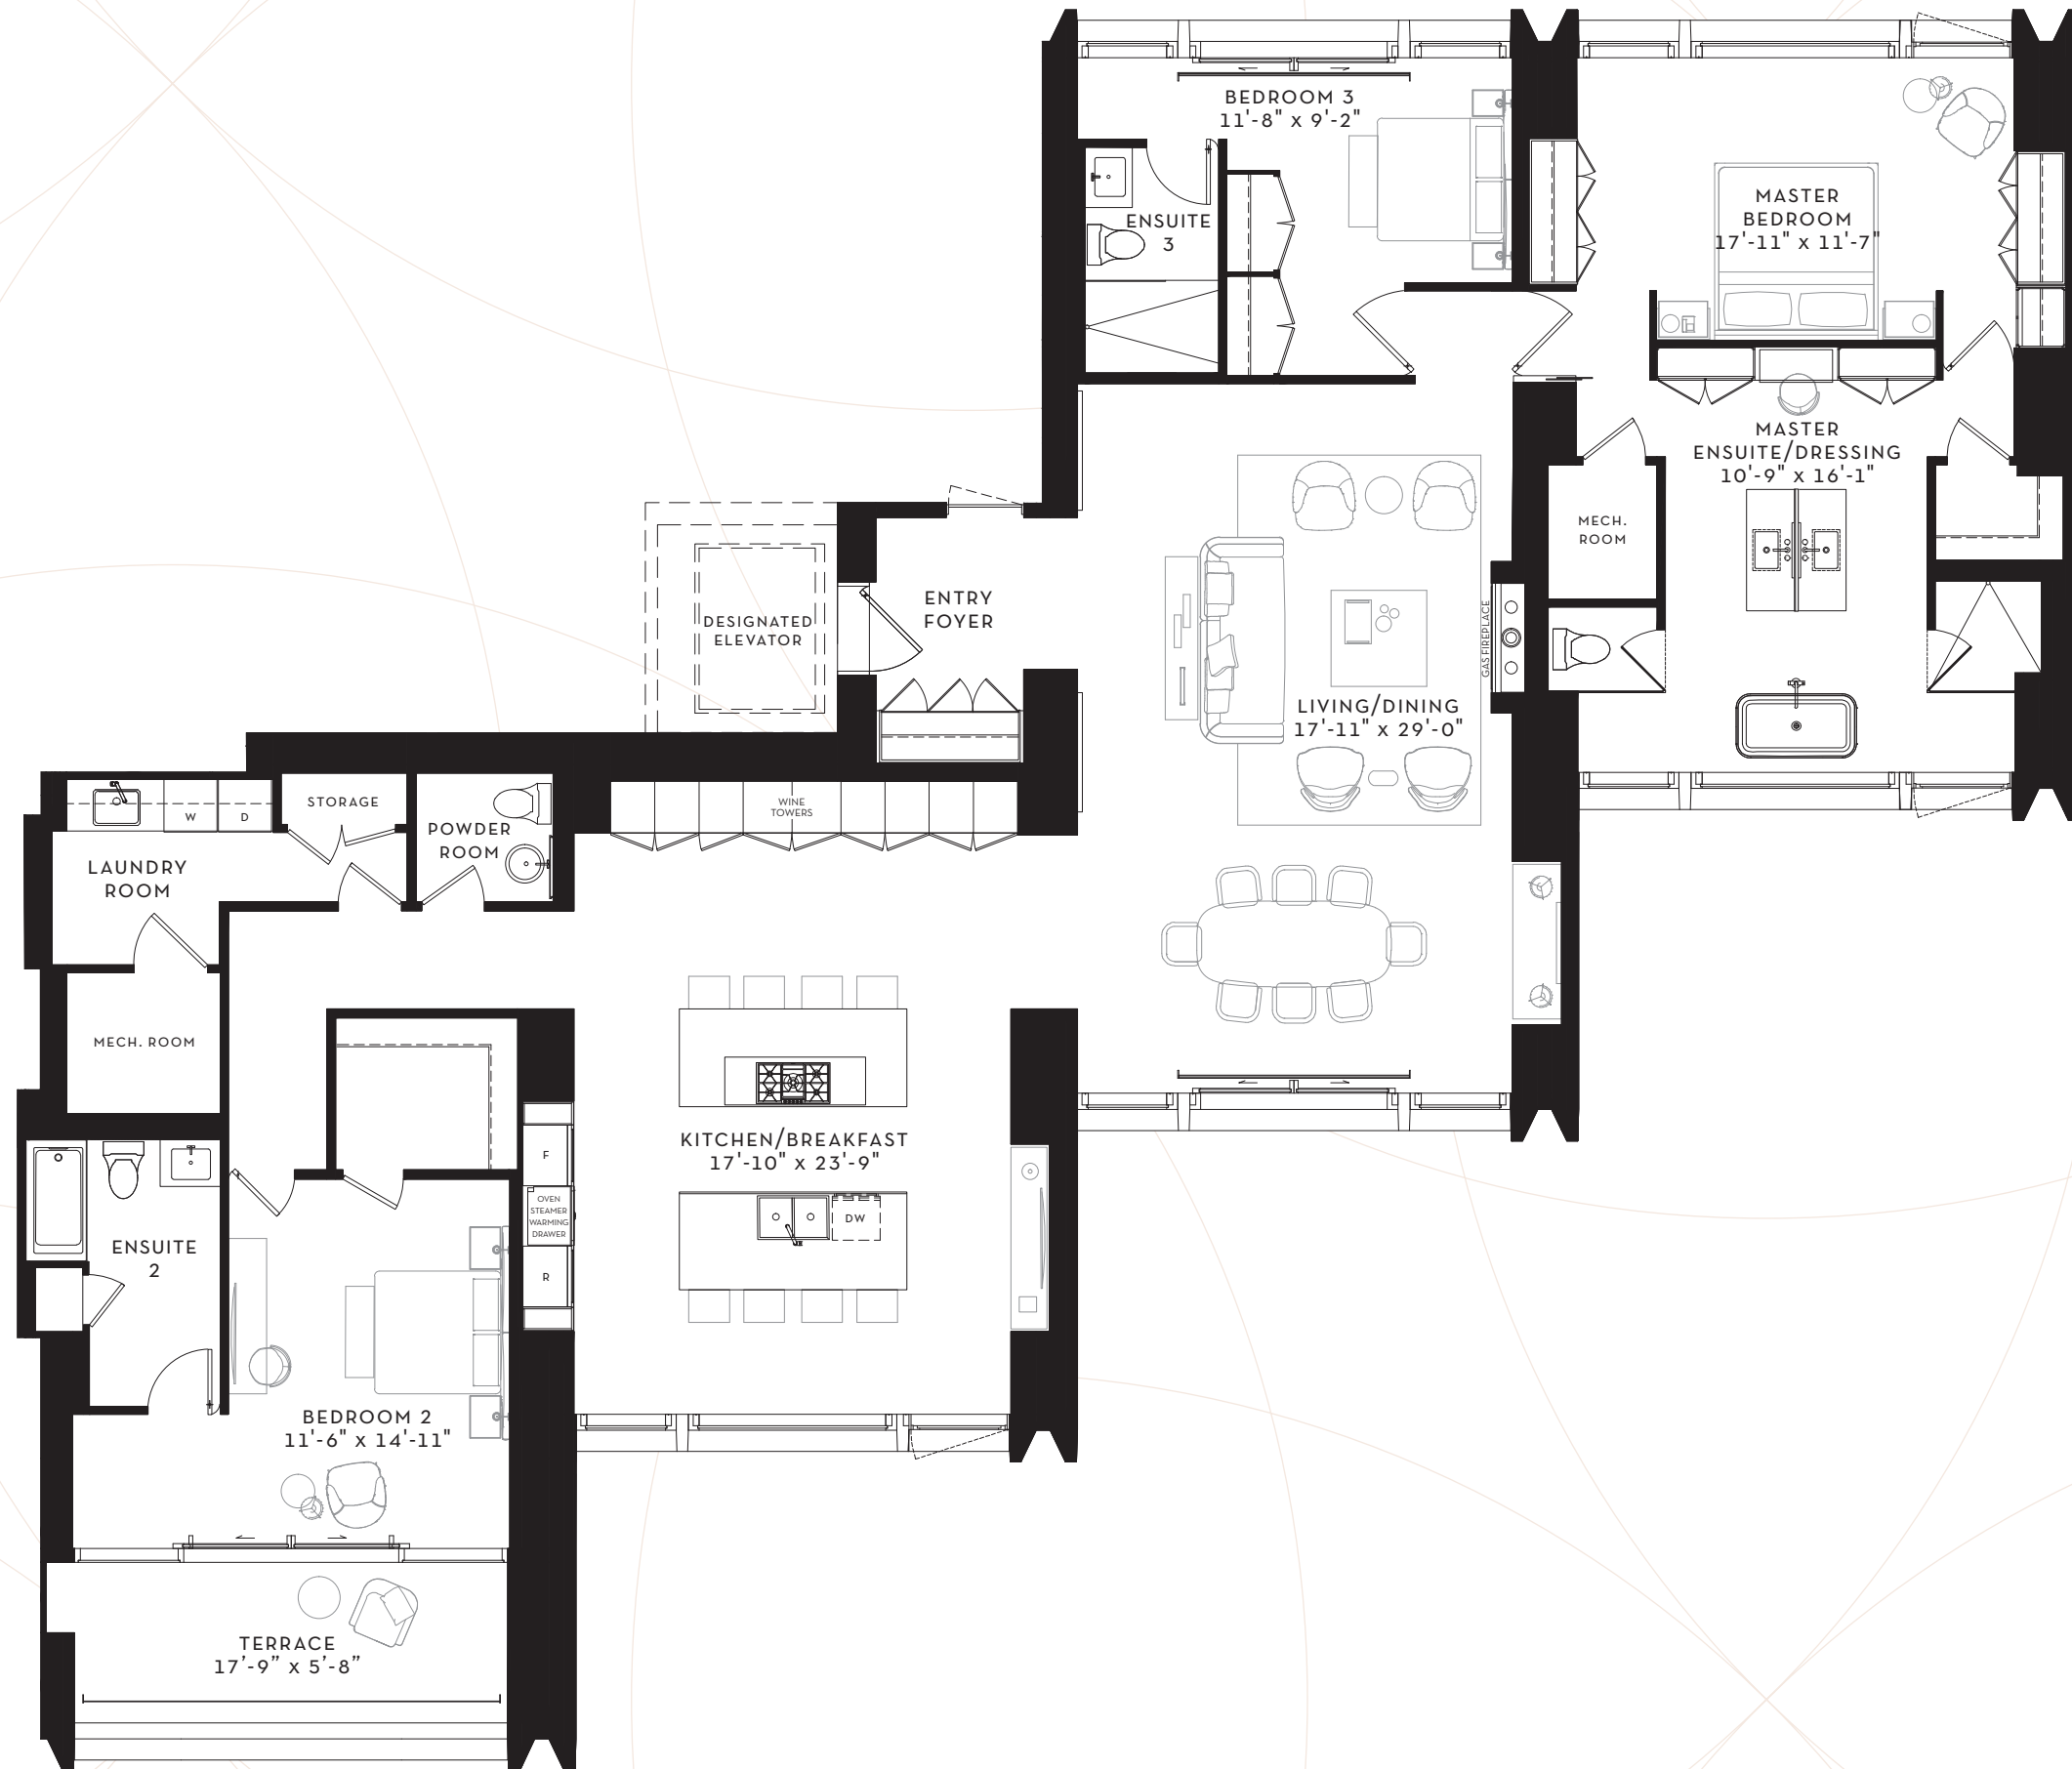

SCOLLARD

YORKVILLE

SUITE 11-25N

2 BEDROOM + DEN
2854 SQ. FT.

FLOOR 11-25
2854 SQ. FT.

SCOLLARD

YORKVILLE

SUITE 11-27S

2 BEDROOM + DEN
2861 SQ. FT.

FLOOR 11-25
2861 SQ. FT.

FLOOR 26-27
2861 SQ. FT.

SCOLLARD

YORKVILLE

SUITE 9S

3 BEDROOM
2965 SQ. FT.

FLOOR 9
2965 SQ. FT.

SCOLLARD

YORKVILLE

SUITE 9N

3 BEDROOM + DEN
3292 SQ. FT.

FLOOR 9
3292 SQ. FT.

SCOLLARD

YORKVILLE

SUITE 35 N