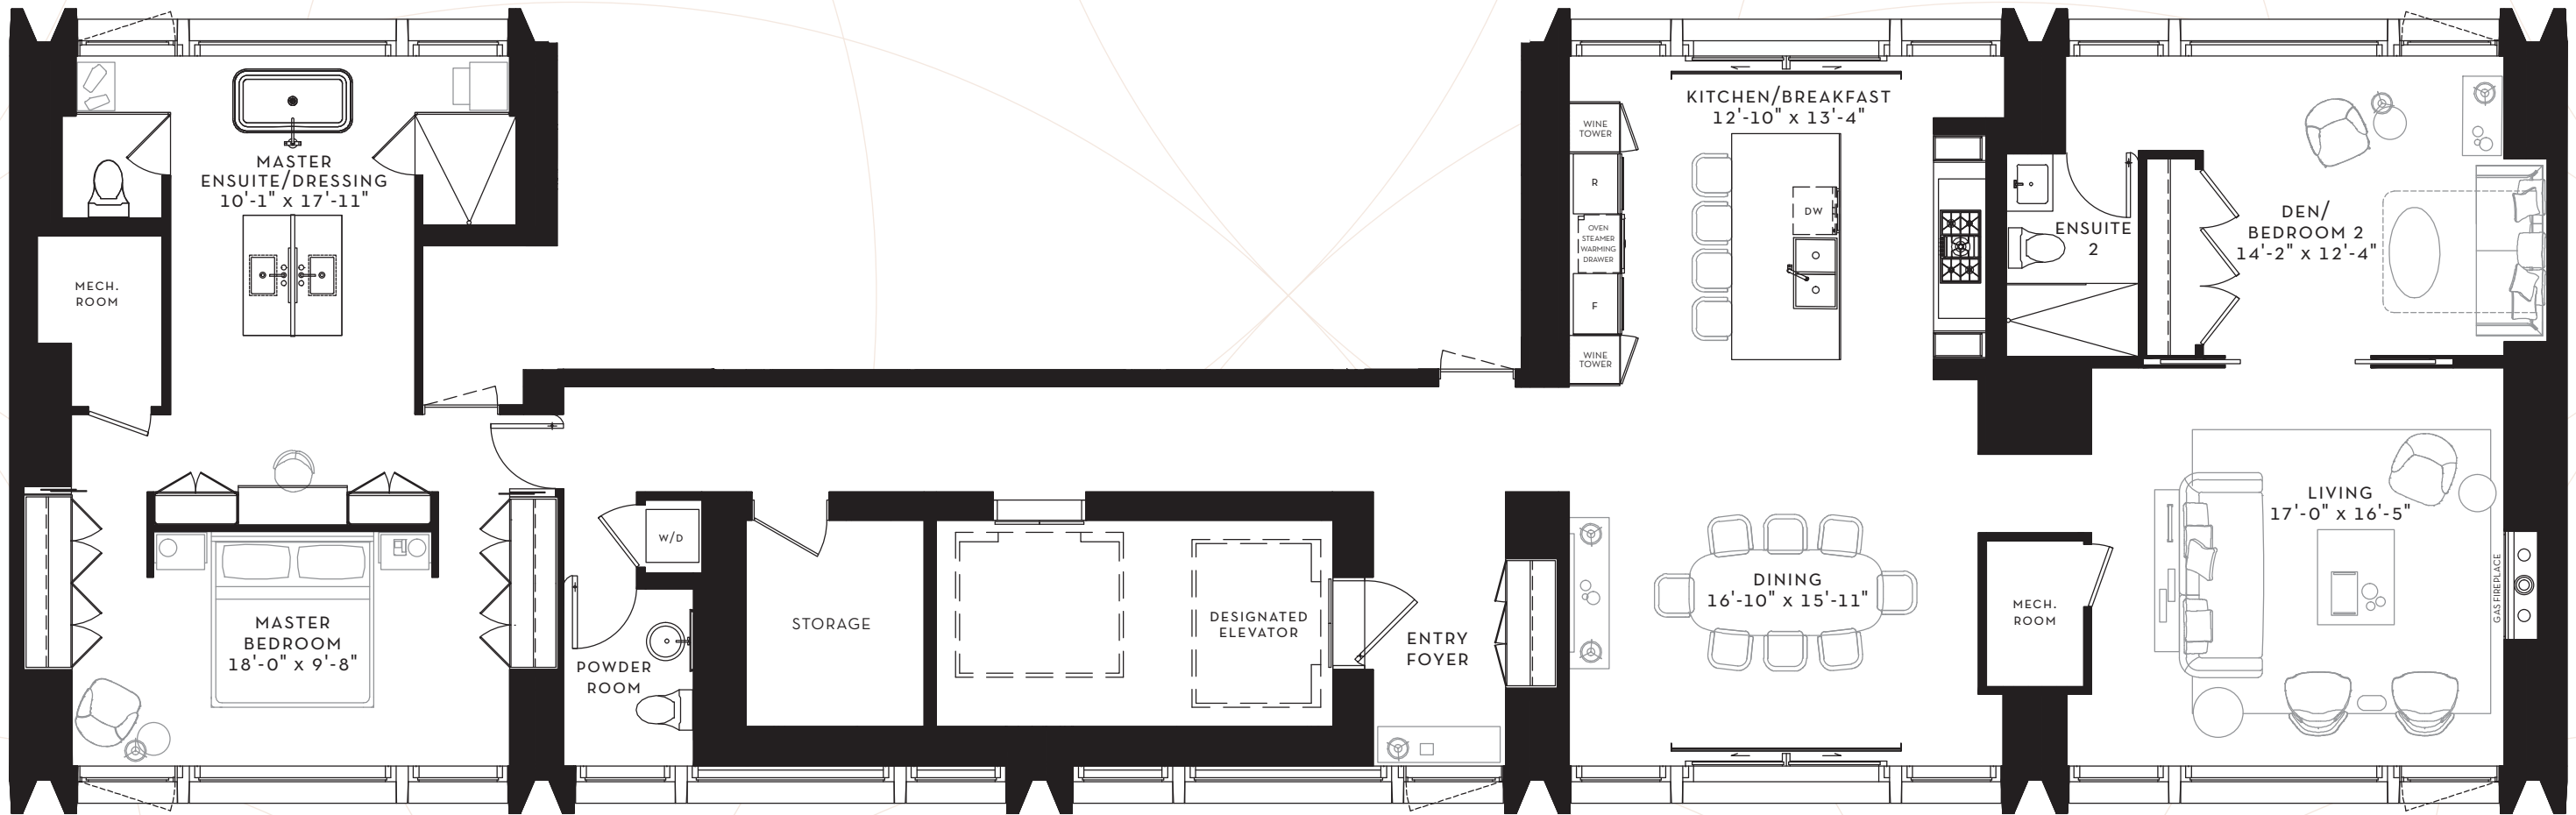

SCOLLARD

YORKVILLE

SUITE
38S

2 BEDROOM
2386 SQ. FT.

FLOOR 38
2386 SQ. FT.

SCOLLARD

YORKVILLE

SUITE

26-27N

2 BEDROOM
2429 SQ. FT.

FLOOR 26-27
2429 SQ. FT.

SCOLLARD

YORKVILLE

SUITE
41S

1 BEDROOM + DEN
2471 SQ. FT.

FLOOR 41
2471 SQ. FT.

SCOLLARD

YORKVILLE

SUITE 11-25N

2 BEDROOM + DEN
2854 SQ. FT.

FLOOR 11-25
2854 SQ. FT.

SCOLLARD

YORKVILLE

SUITE 11-27S

2 BEDROOM + DEN
2861 SQ. FT.

FLOOR 11-25
2861 SQ. FT.

FLOOR 26-27
2861 SQ. FT.

SCOLLARD

YORKVILLE

SUITE 9S

3 BEDROOM
2965 SQ. FT.

FLOOR 9
2965 SQ. FT.