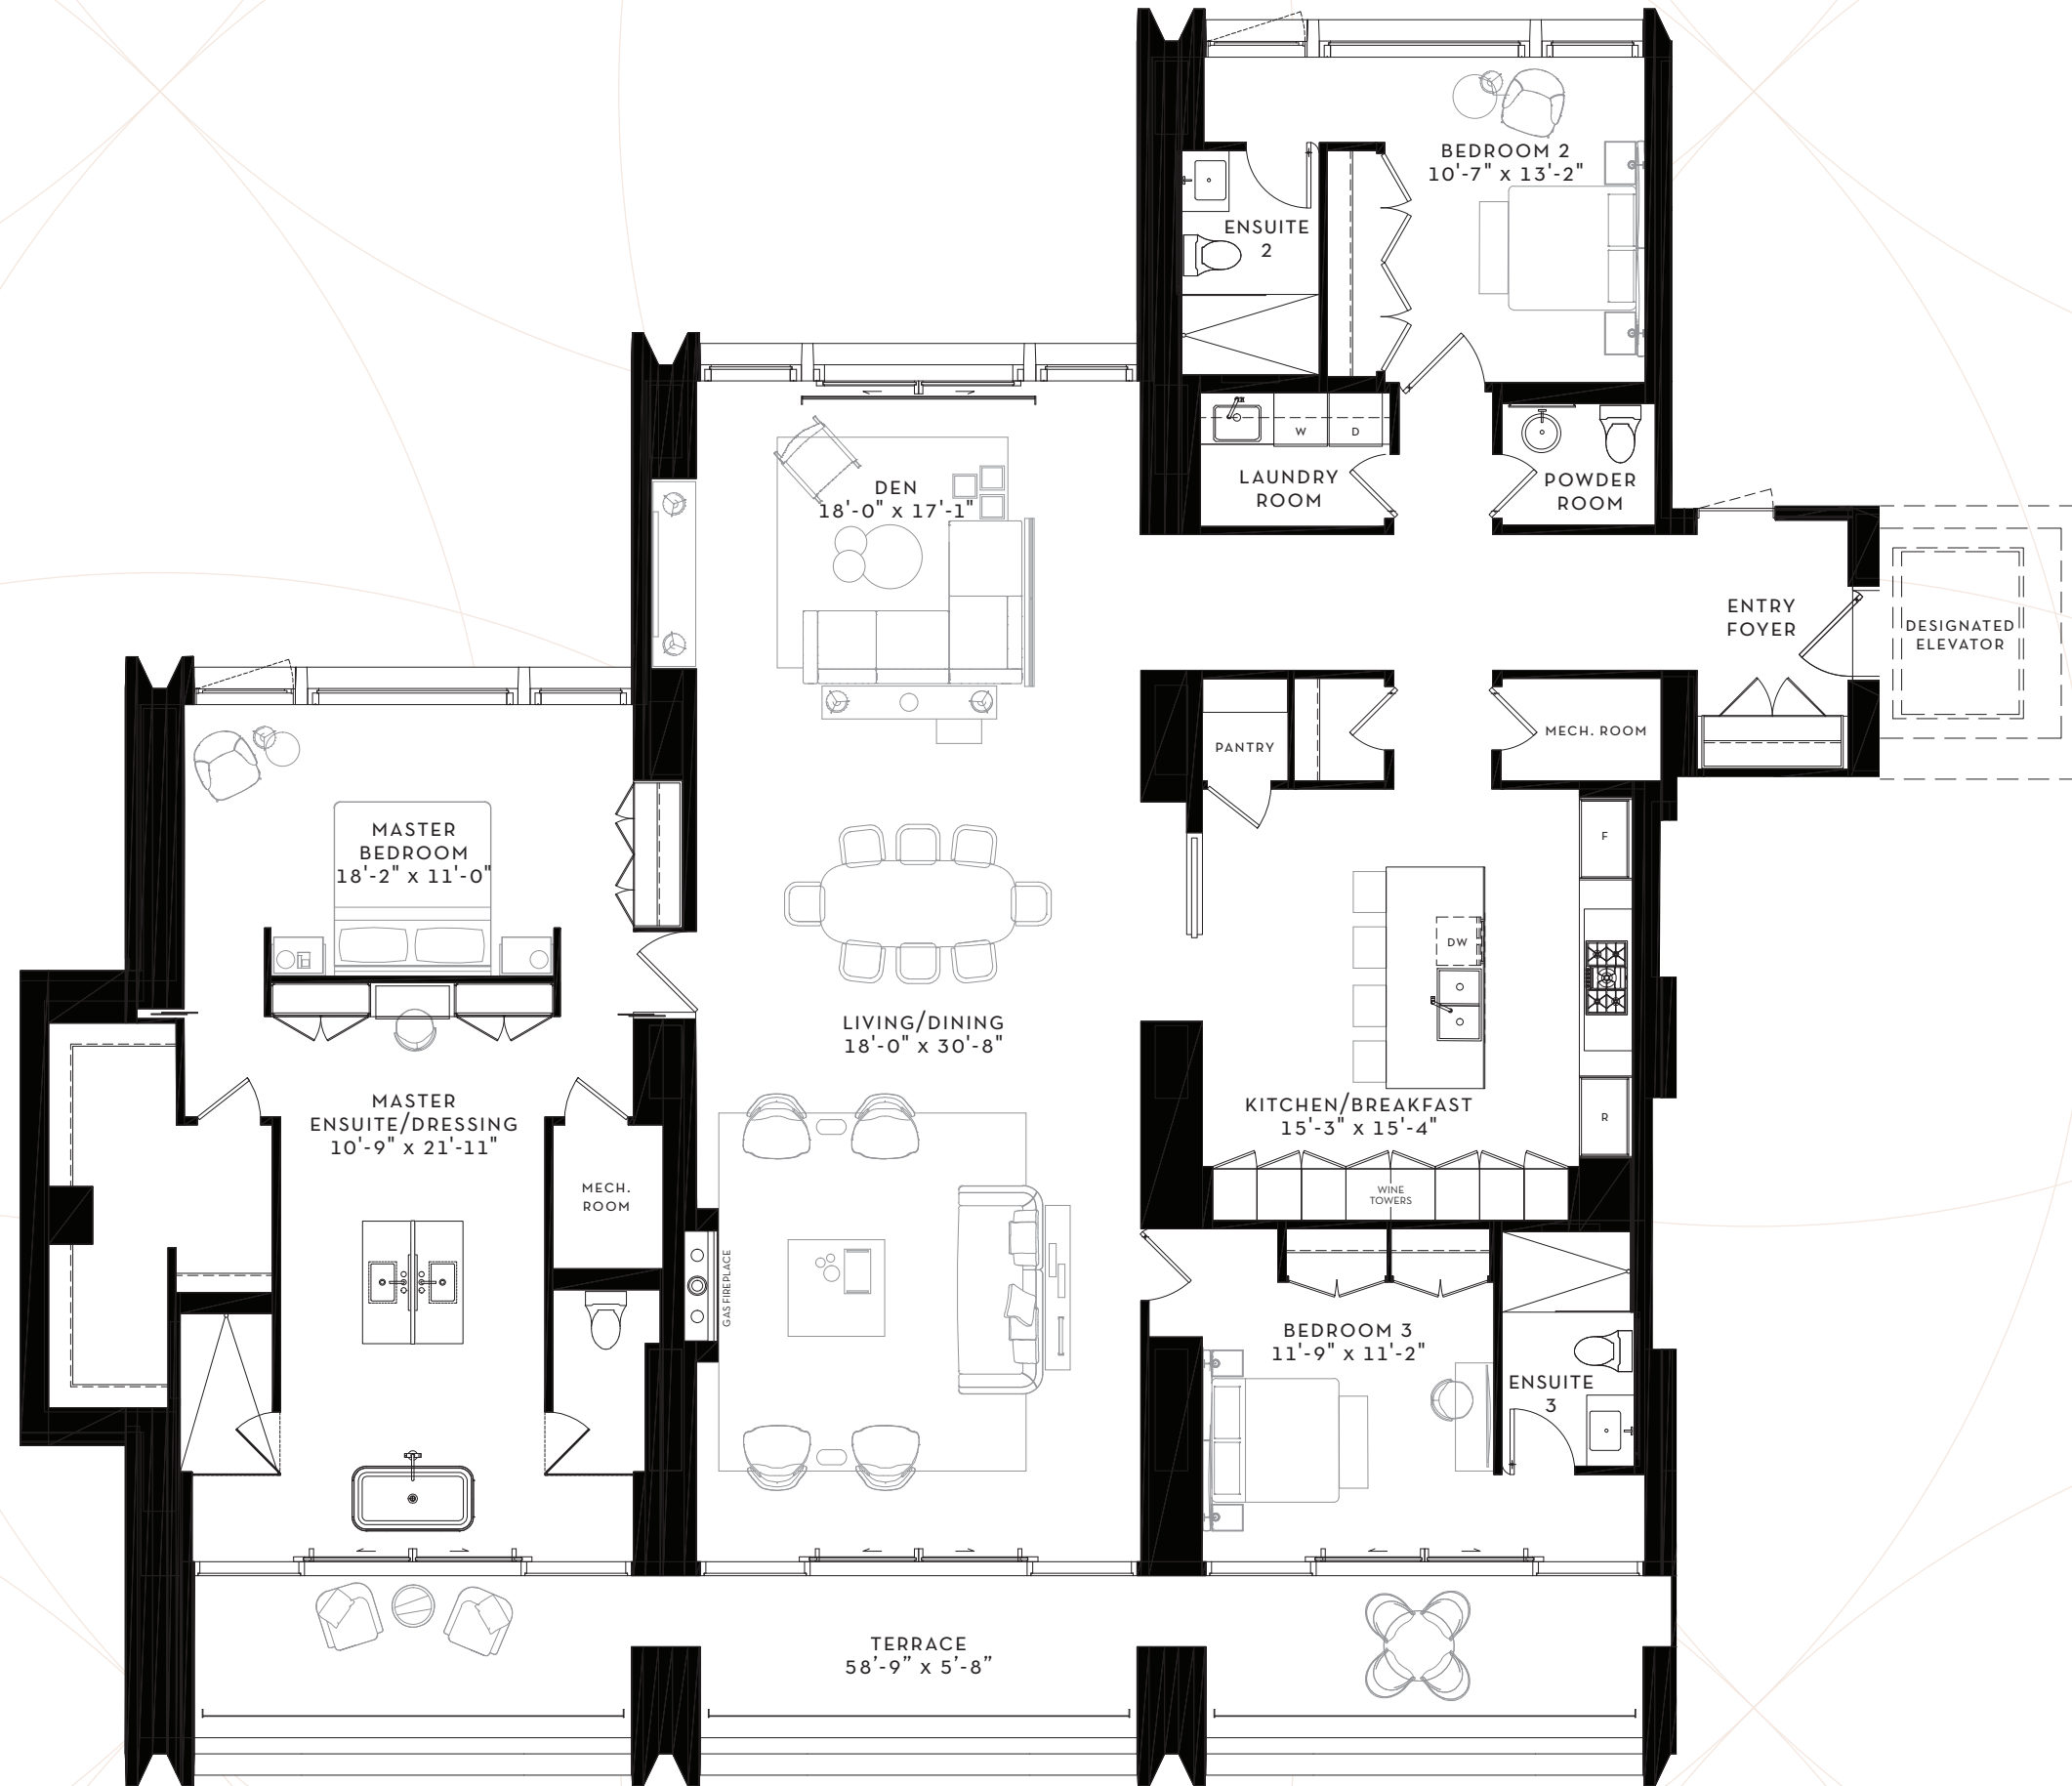

26-27N

2 BEDROOM
2429 SQ. FT.

FLOOR 26-27
2429 SQ. FT.

SCOLLARD

YORKVILLE

SUITE
41S

1 BEDROOM + DEN
2471 SQ. FT.

FLOOR 41
2471 SQ. FT.

SCOLLARD

YORKVILLE

SUITE 11-25N

2 BEDROOM + DEN
2854 SQ. FT.

FLOOR 11-25
2854 SQ. FT.

SCOLLARD

YORKVILLE

SUITE 11-27S

2 BEDROOM + DEN
2861 SQ. FT.

FLOOR 11-25
2861 SQ. FT.

FLOOR 26-27
2861 SQ. FT.

SCOLLARD

YORKVILLE

SUITE 9S

3 BEDROOM
2965 SQ. FT.

FLOOR 9
2965 SQ. FT.

SCOLLARD

YORKVILLE

SUITE 9N

3 BEDROOM + DEN
3292 SQ. FT.

FLOOR 9
3292 SQ. FT.

SCOLLARD

YORKVILLE

SUITE 35 N