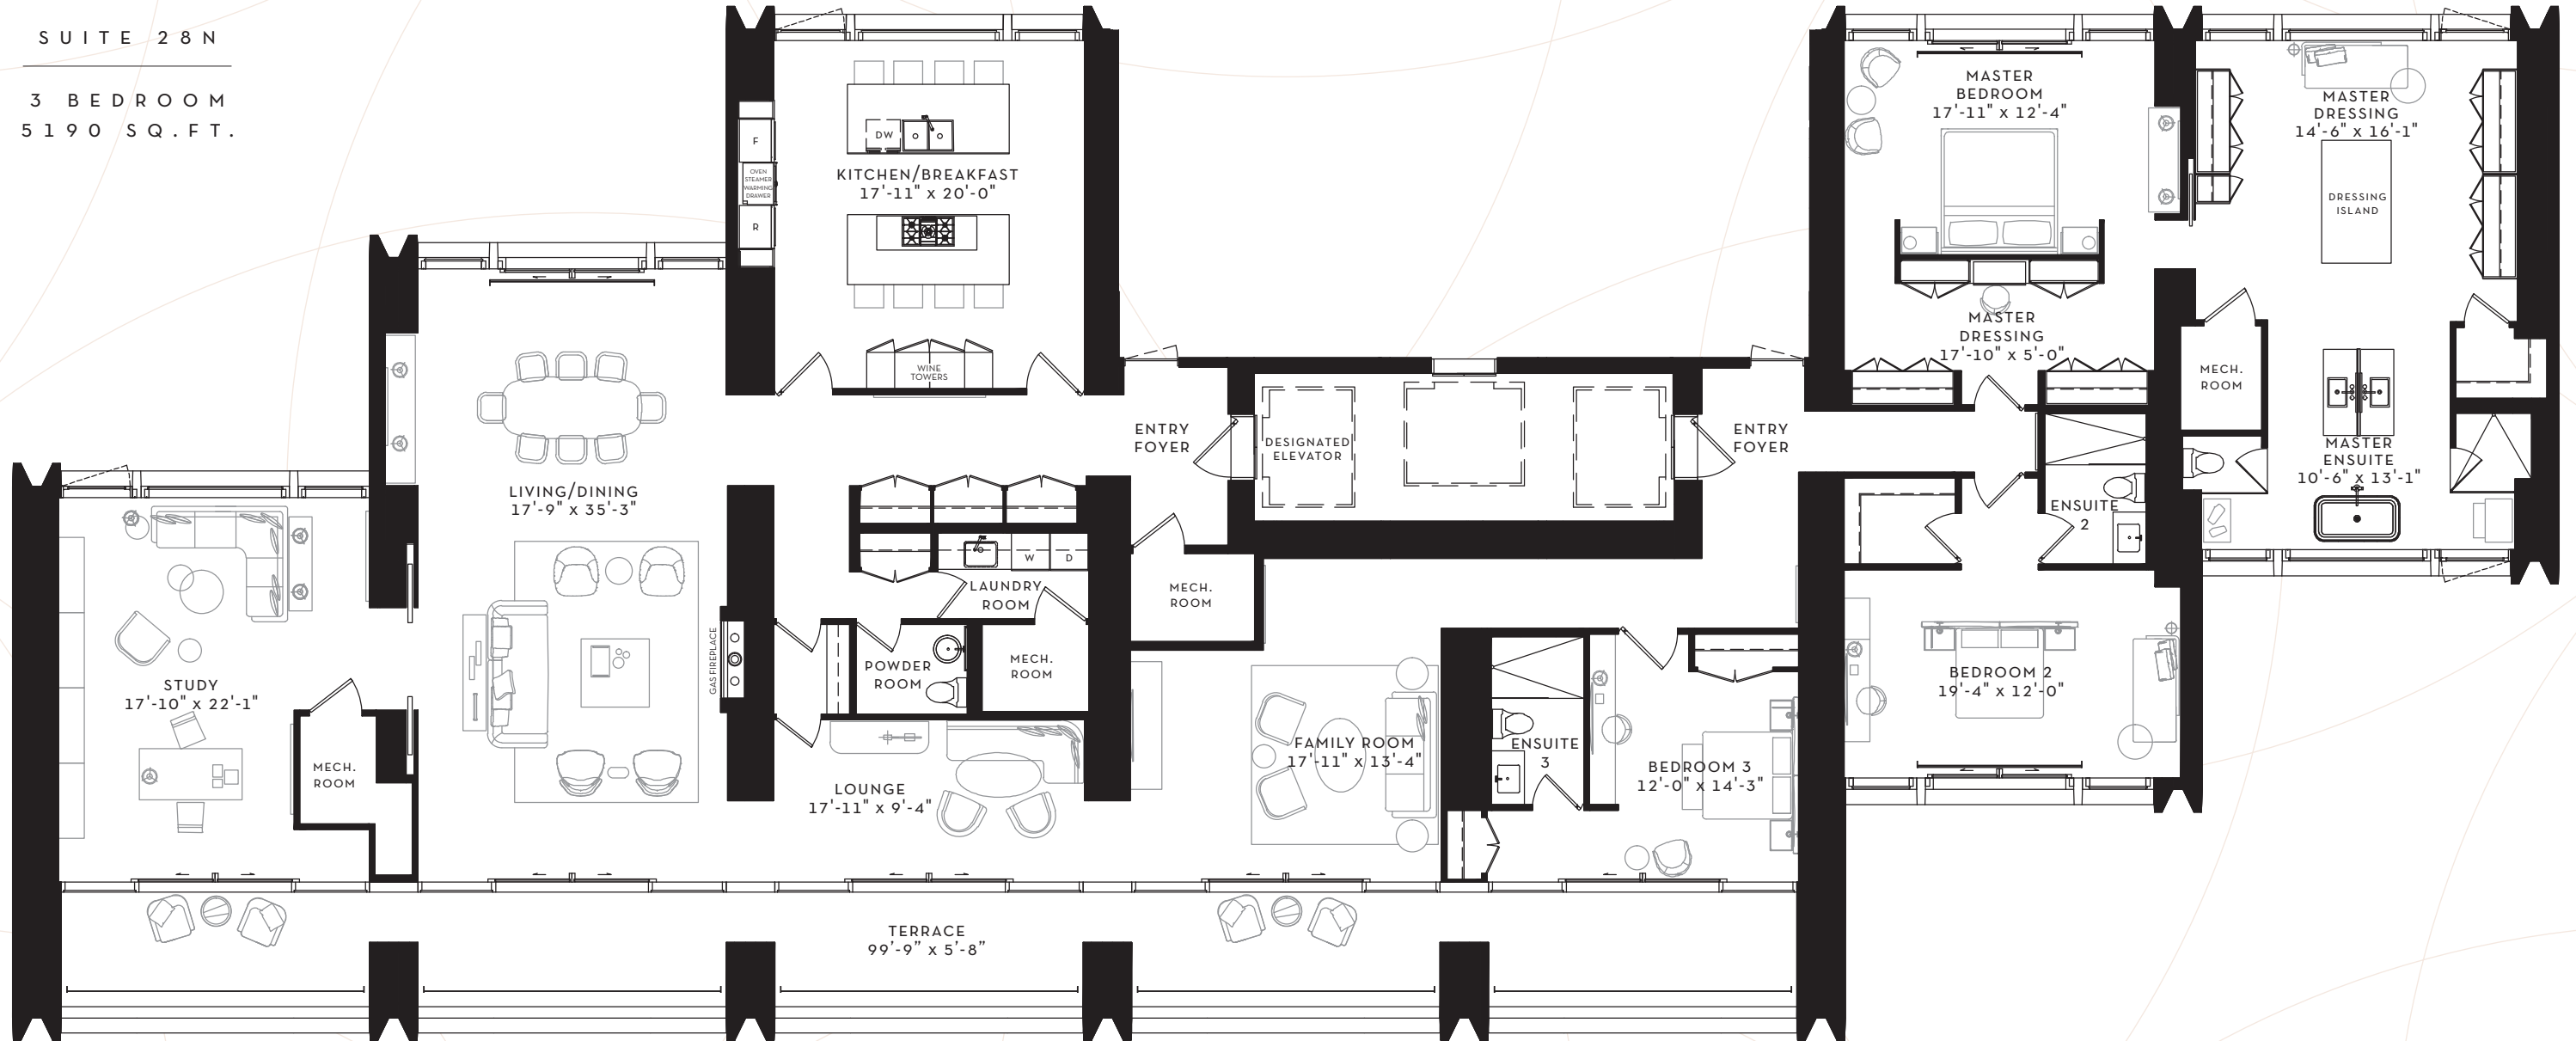

FLOOR 39-40
4881 SQ. FT.

SCOLLARD

YORKVILLE

SUITE 39S
OPTION 2

4 BEDROOM
4881 SQ. FT.

UPPER
2381 SQ. FT.

LOWER
2500 SQ. FT.

FLOOR 39-40
4881 SQ. FT.

SCOLLARD

YORKVILLE

SUITE 28N

3 BEDROOM
5190 SQ. FT.

FLOOR 28
5190 SQ. FT.

SCOLLARD

YORKVILLE

SUITE 10N

3 BEDROOM
5943 SQ. FT.

FLOOR 10
5943 SQ. FT.