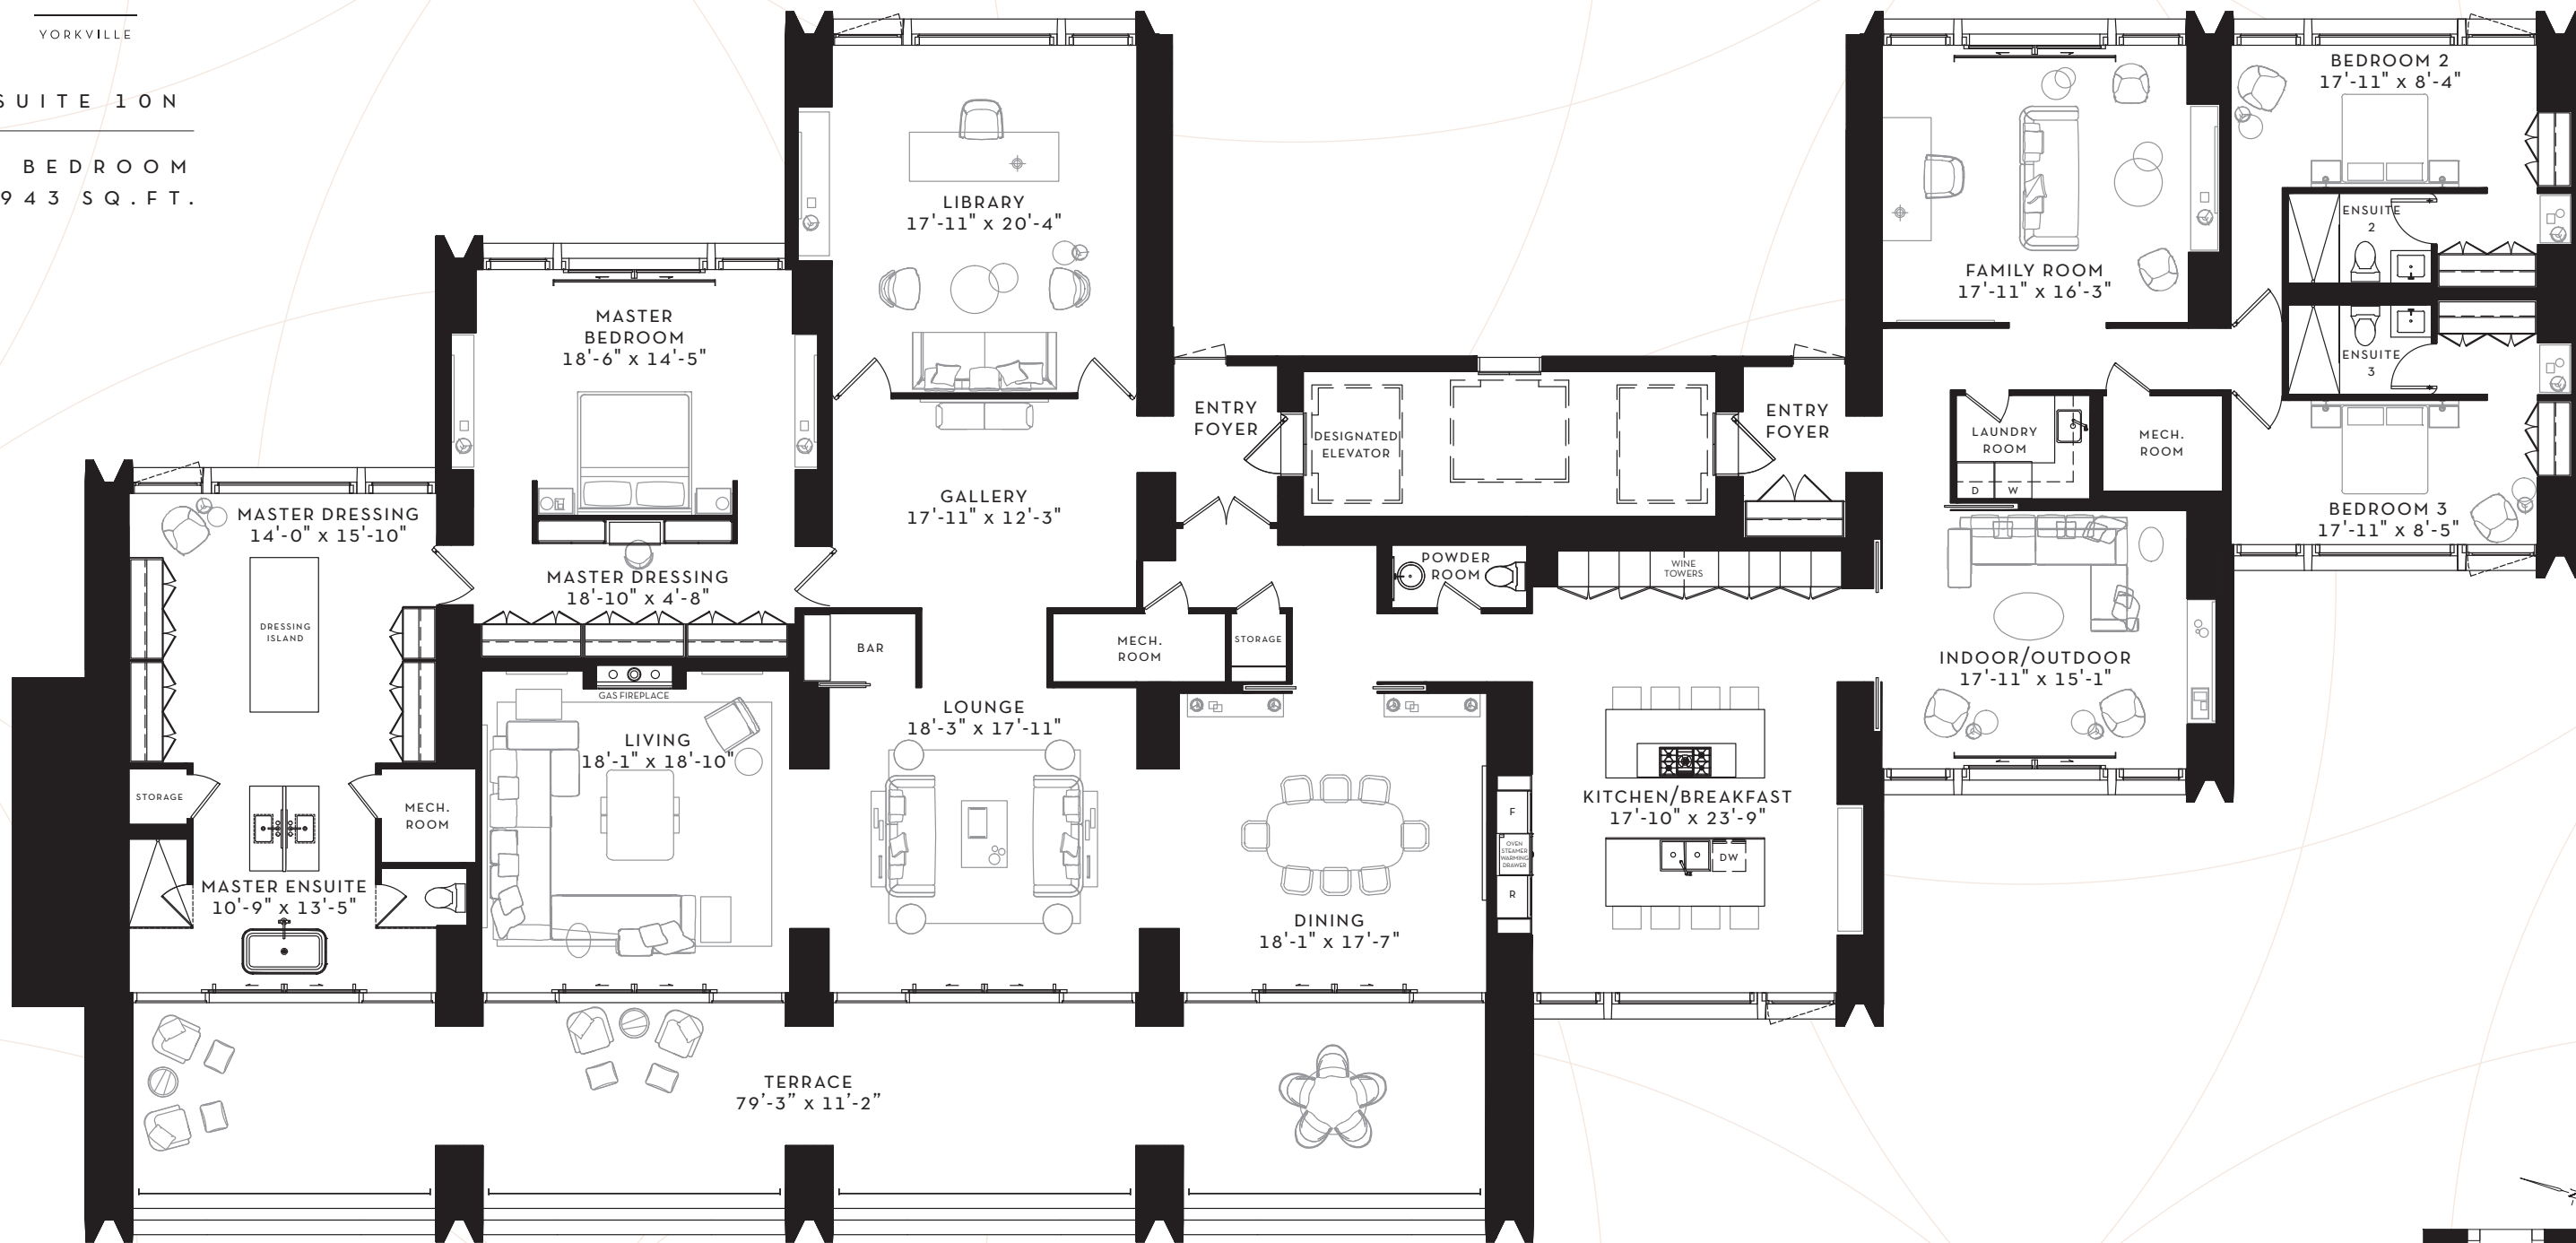

FLOOR 39-40
4881 SQ. FT.

SCOLLARD

YORKVILLE

SUITE 39S
OPTION 2

4 BEDROOM
4881 SQ. FT.

UPPER
2381 SQ. FT.

LOWER
2500 SQ. FT.

FLOOR 39-40
4881 SQ. FT.

SCOLLARD

YORKVILLE

SUITE 28N

3 BEDROOM
5190 SQ. FT.

FLOOR 28
5190 SQ. FT.

SCOLLARD

YORKVILLE

SUITE 10N

3 BEDROOM
5943 SQ. FT.

FLOOR 10
5943 SQ. FT.