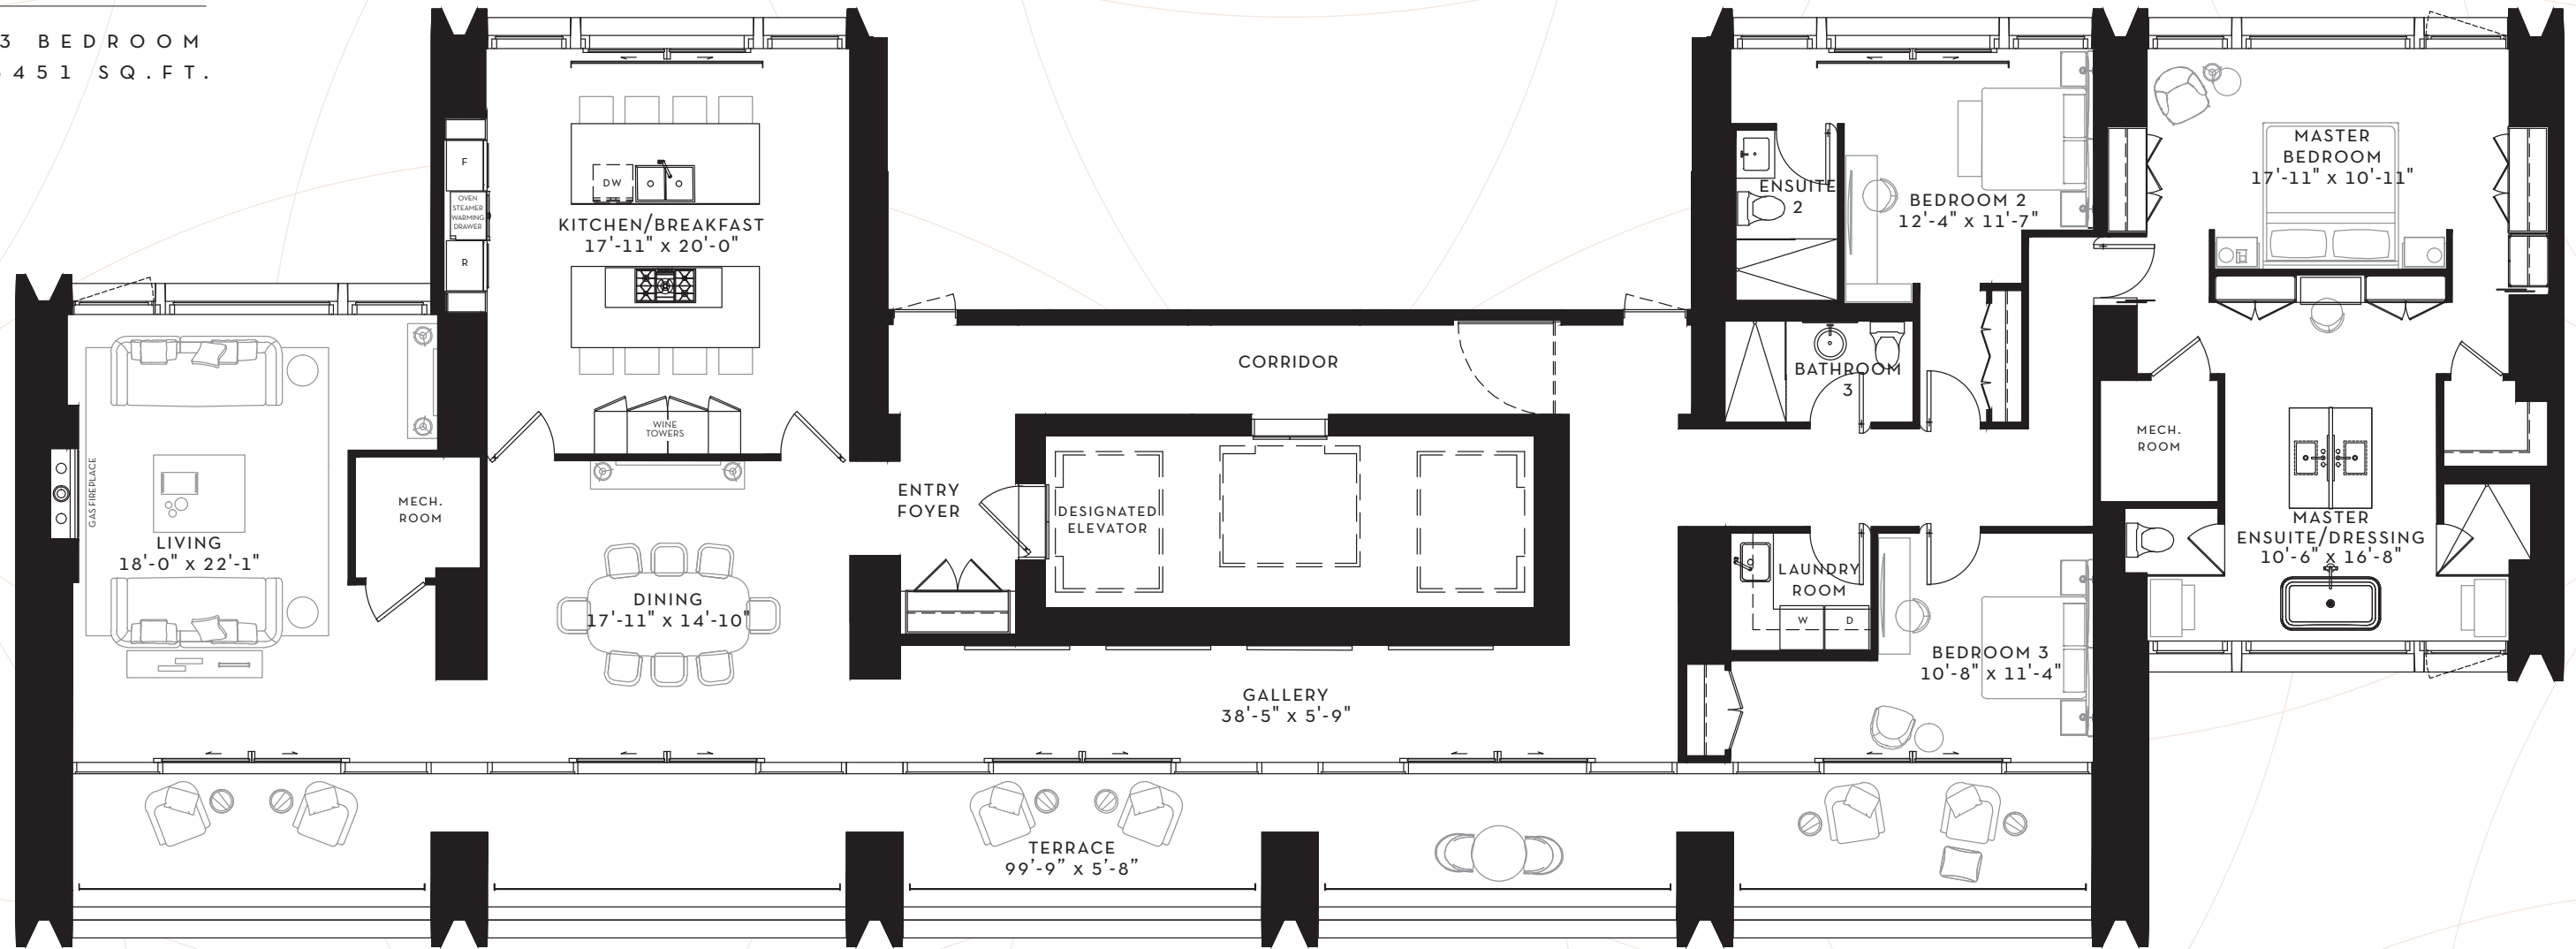

SCOLLARD

YORKVILLE

SUITE 9N

3 BEDROOM + DEN
3292 SQ. FT.

FLOOR 9
3292 SQ. FT.

SCOLLARD

YORKVILLE

SUITE 35 N

3 BEDROOM
3451 SQ. FT.

FLOOR 35
3451 SQ. FT.

SCOLLARD

YORKVILLE

SUITE 30-34N

3 BEDROOM
4209 SQ. FT.

FLOOR 30-34
4209 SQ. FT.

SCOLLARD