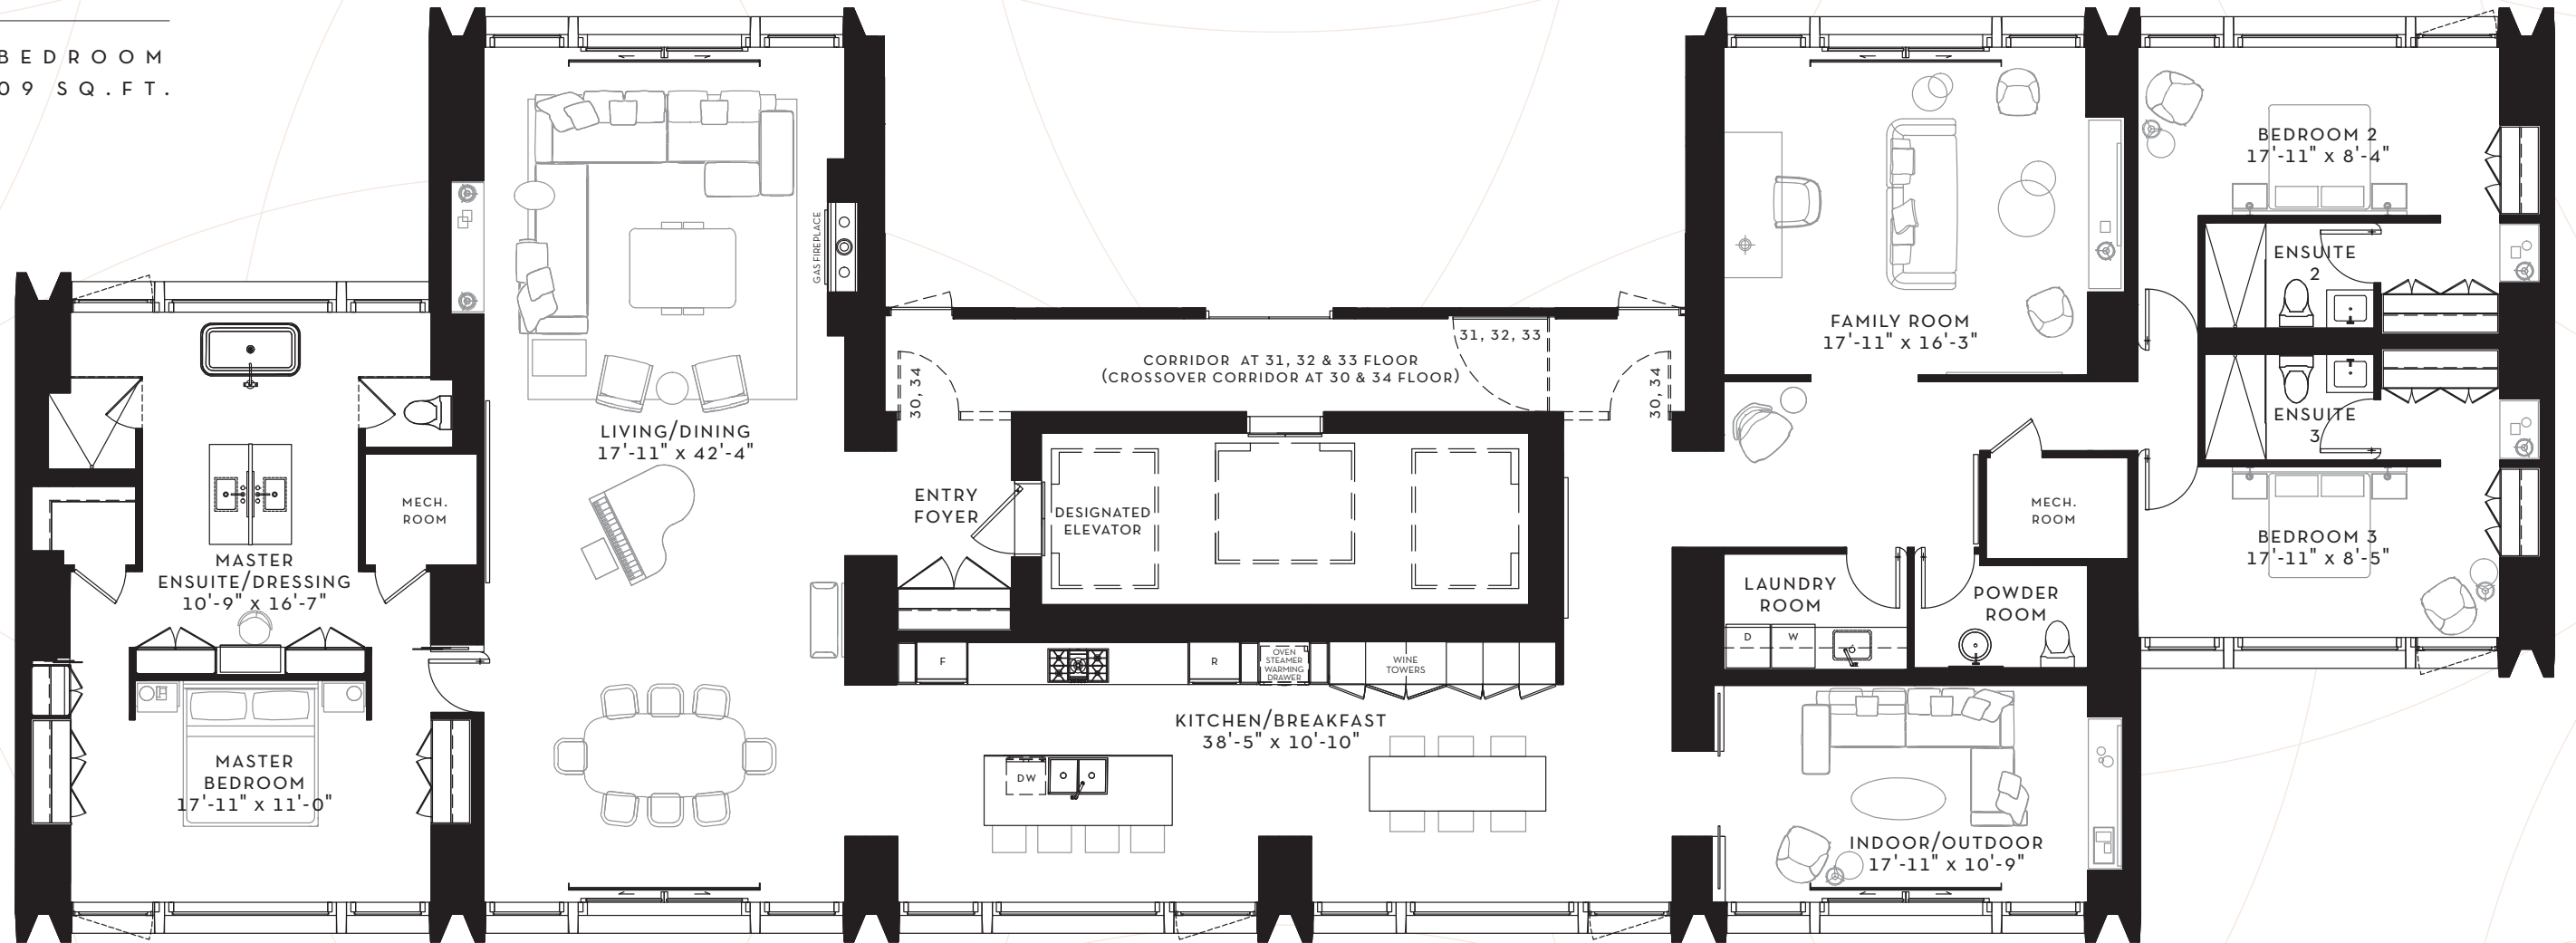

3 BEDROOM
3451 SQ. FT.

FLOOR 35
3451 SQ. FT.

SCOLLARD

YORKVILLE

SUITE 30-34N

3 BEDROOM
4209 SQ. FT.

FLOOR 30-34
4209 SQ. FT.

SCOLLARD