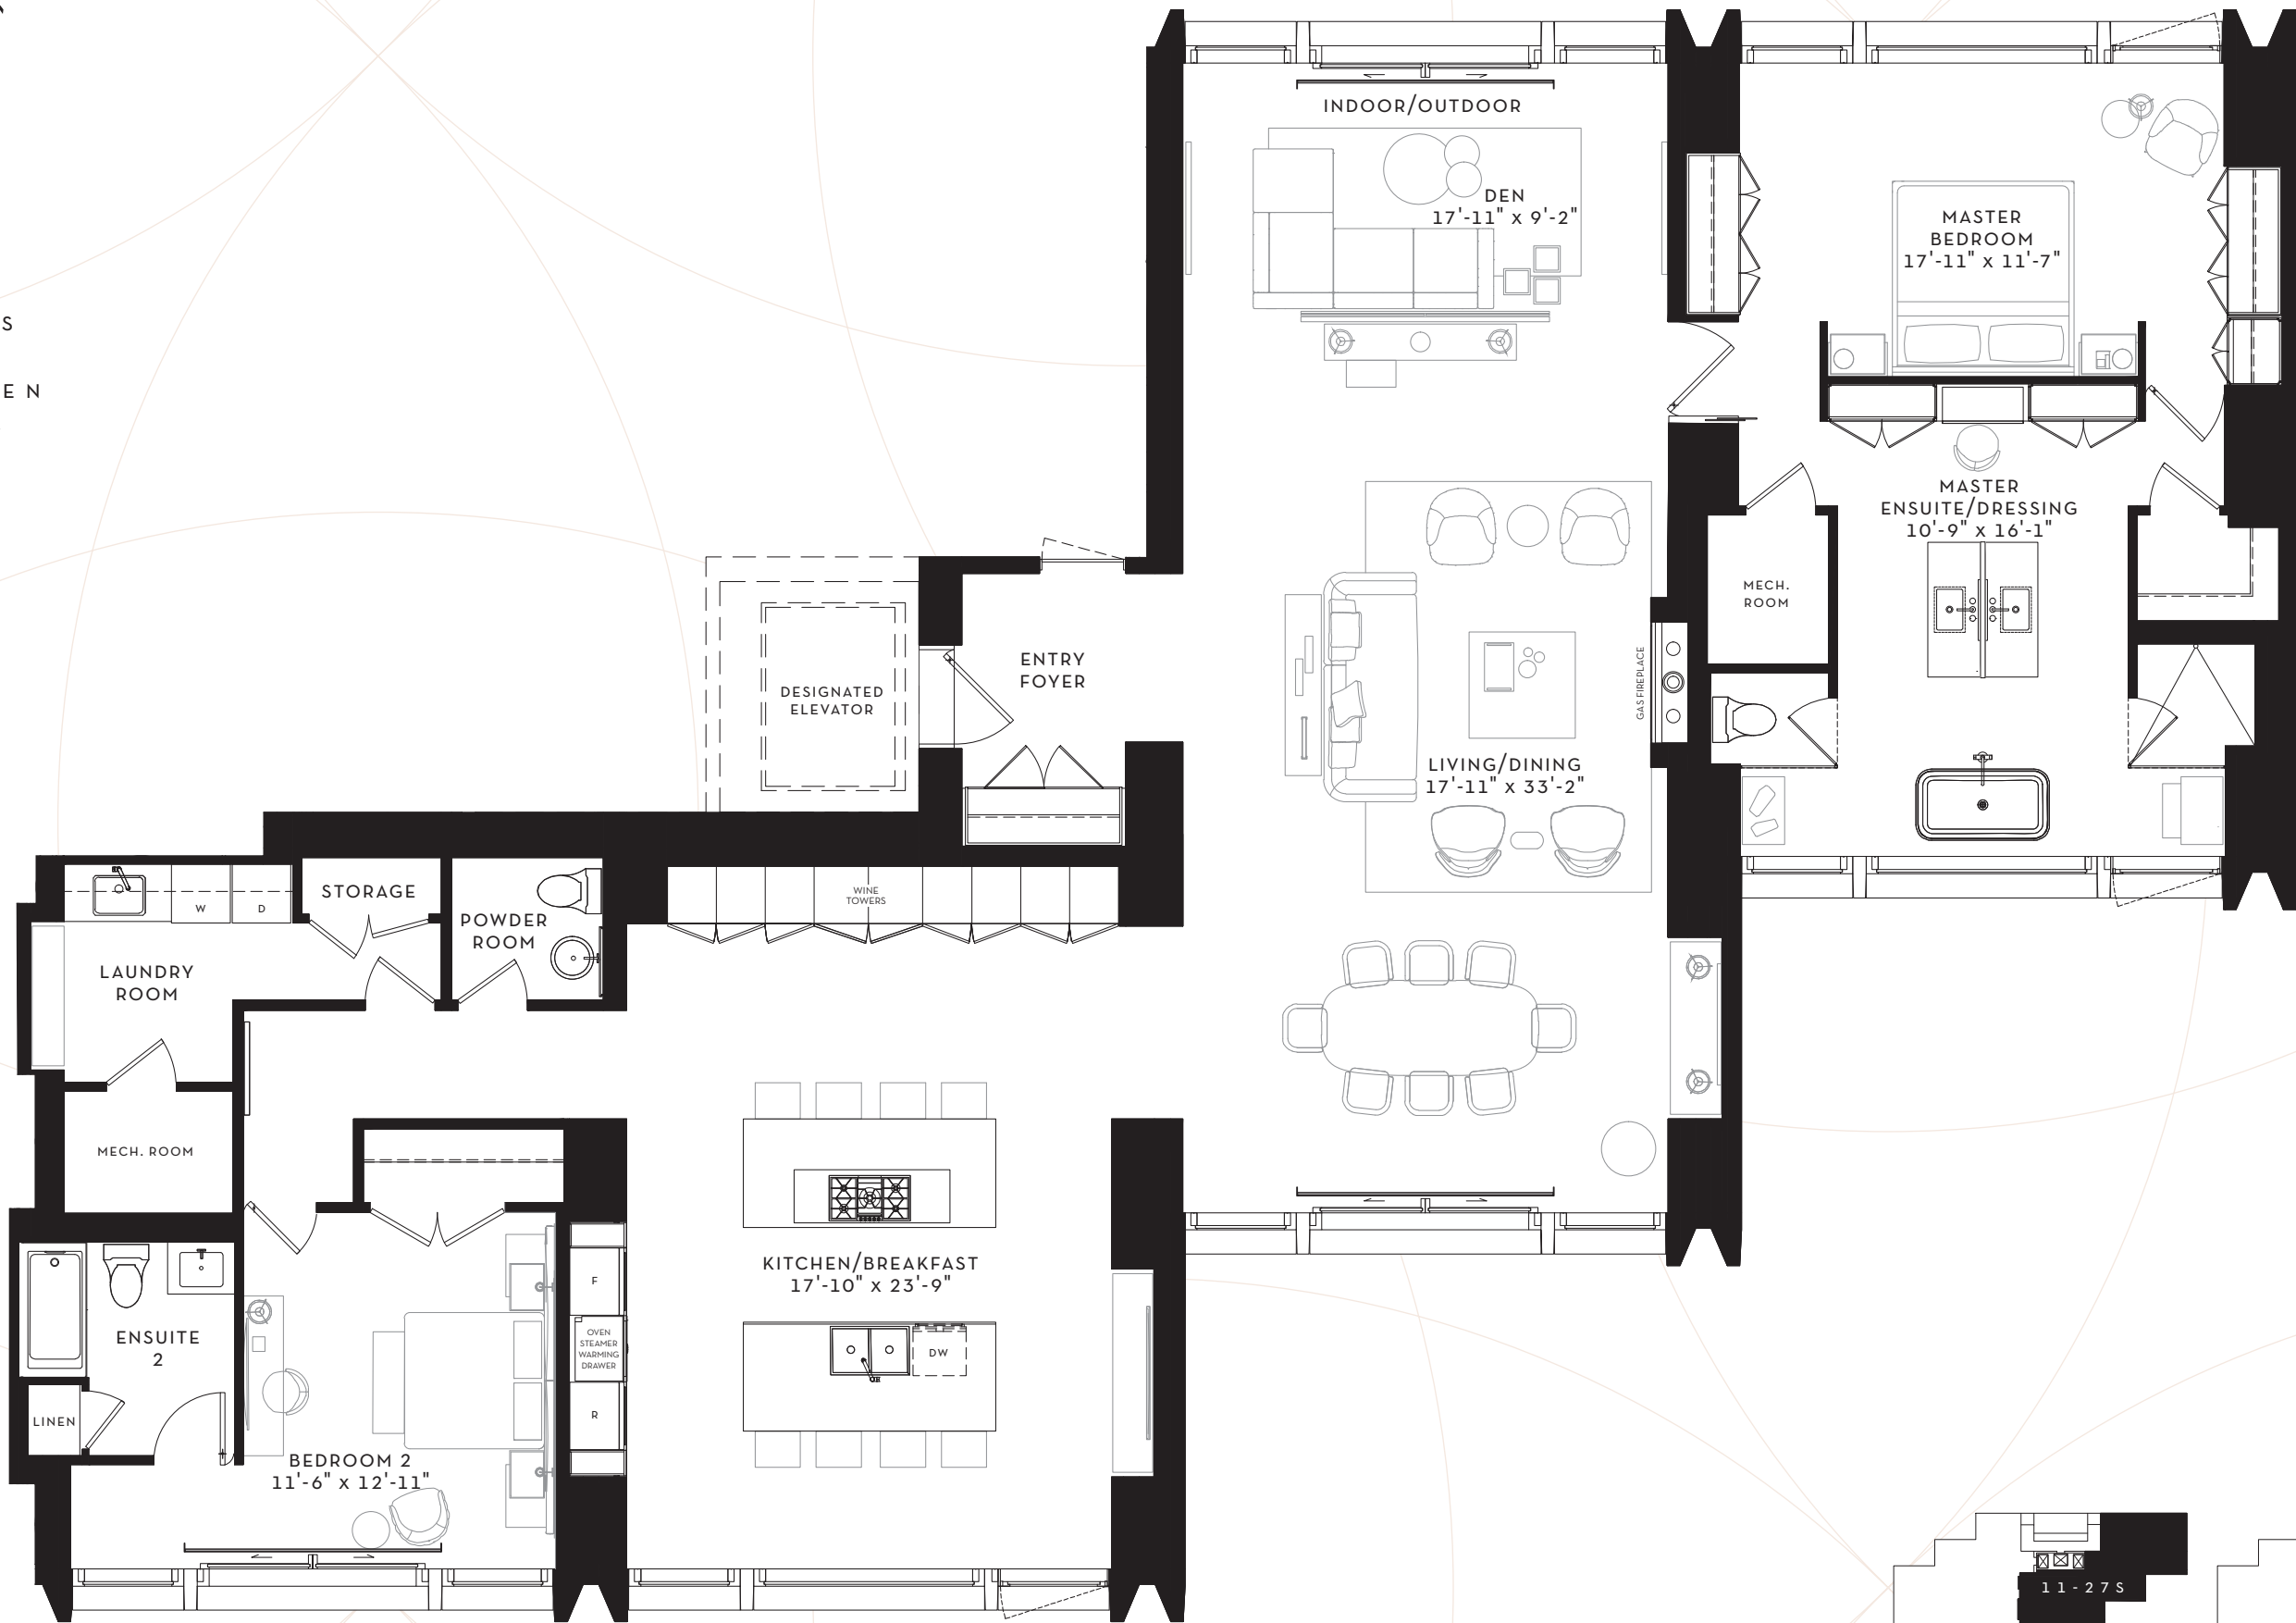

26-27N

2 BEDROOM
2429 SQ. FT.

FLOOR 26-27
2429 SQ. FT.

SCOLLARD

YORKVILLE

SUITE
41S

1 BEDROOM + DEN
2471 SQ. FT.

FLOOR 41
2471 SQ. FT.

SCOLLARD

YORKVILLE

SUITE 11-25N

2 BEDROOM + DEN
2854 SQ. FT.

FLOOR 11-25
2854 SQ. FT.

SCOLLARD

YORKVILLE

SUITE 11-27S

2 BEDROOM + DEN
2861 SQ. FT.

FLOOR 11-25
2861 SQ. FT.

FLOOR 26-27
2861 SQ. FT.

SCOLLARD

YORKVILLE

SUITE 9S

3 BEDROOM
2965 SQ. FT.

FLOOR 9
2965 SQ. FT.