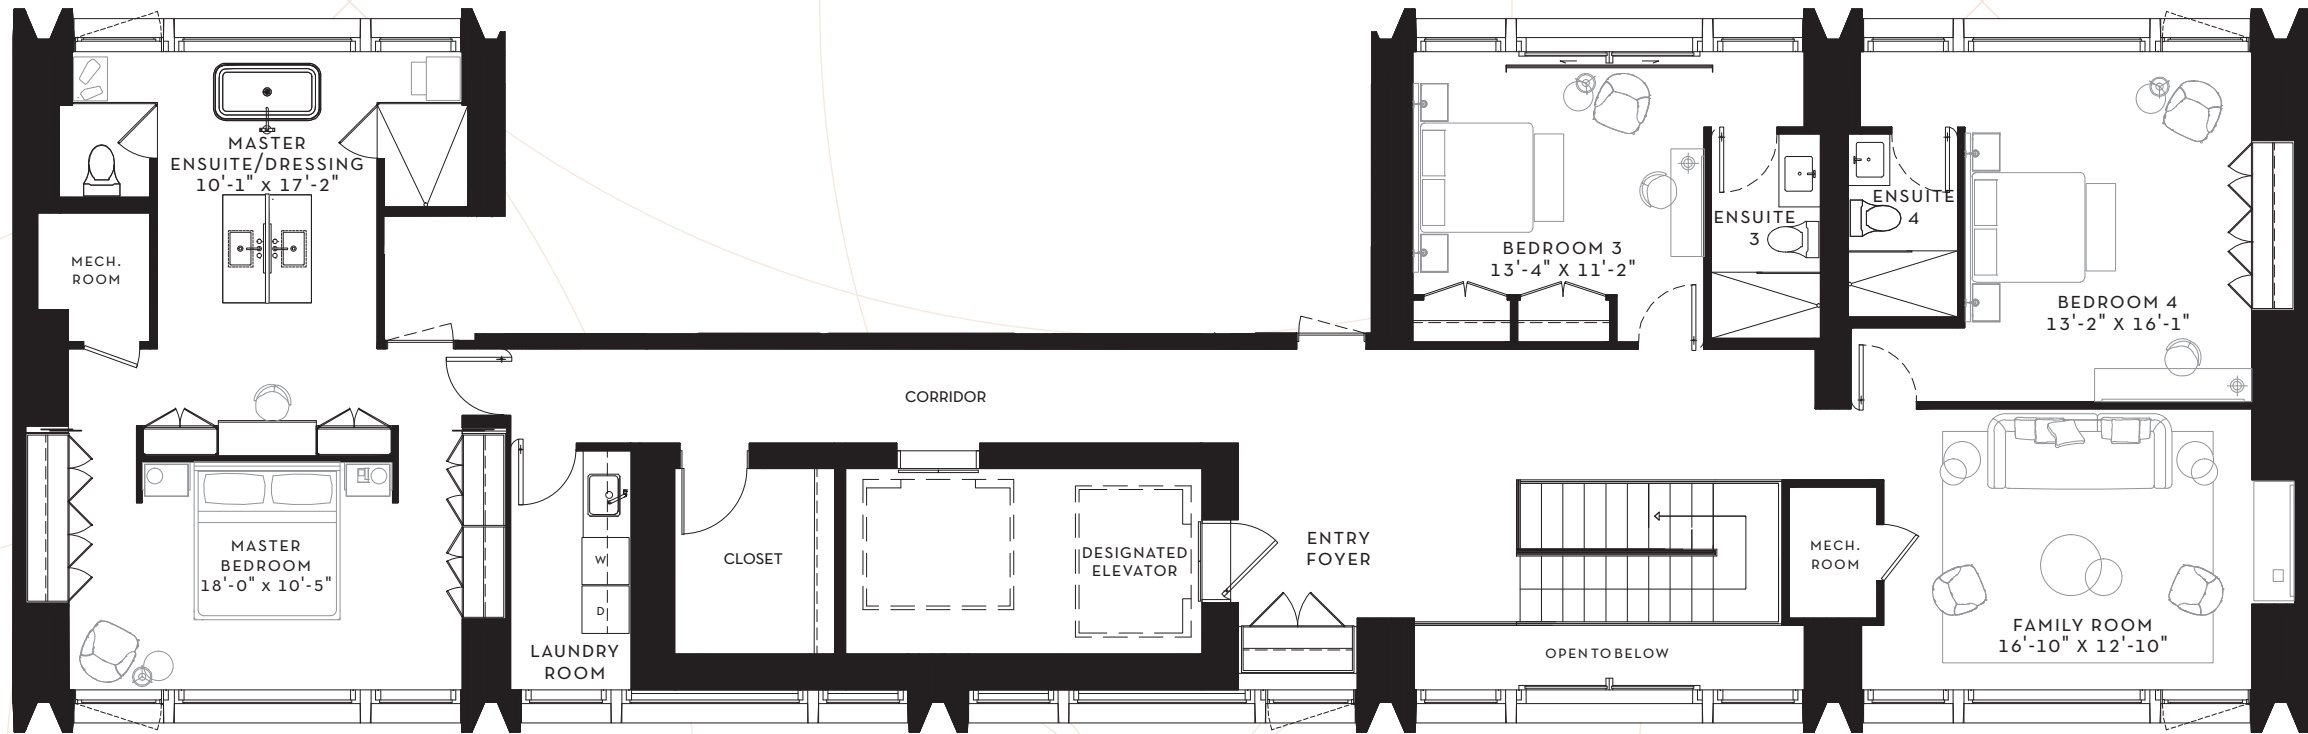

FLOOR 39-40
4881 SQ. FT.

SCOLLARD

YORKVILLE

SUITE 39S
OPTION 2

4 BEDROOM
4881 SQ. FT.

UPPER
2381 SQ. FT.

LOWER
2500 SQ. FT.

FLOOR 39-40
4881 SQ. FT.

SCOLLARD

YORKVILLE

SUITE 28N

3 BEDROOM
5190 SQ. FT.

FLOOR 28
5190 SQ. FT.

SCOLLARD

YORKVILLE

SUITE 10N

3 BEDROOM
5943 SQ. FT.

FLOOR 10
5943 SQ. FT.