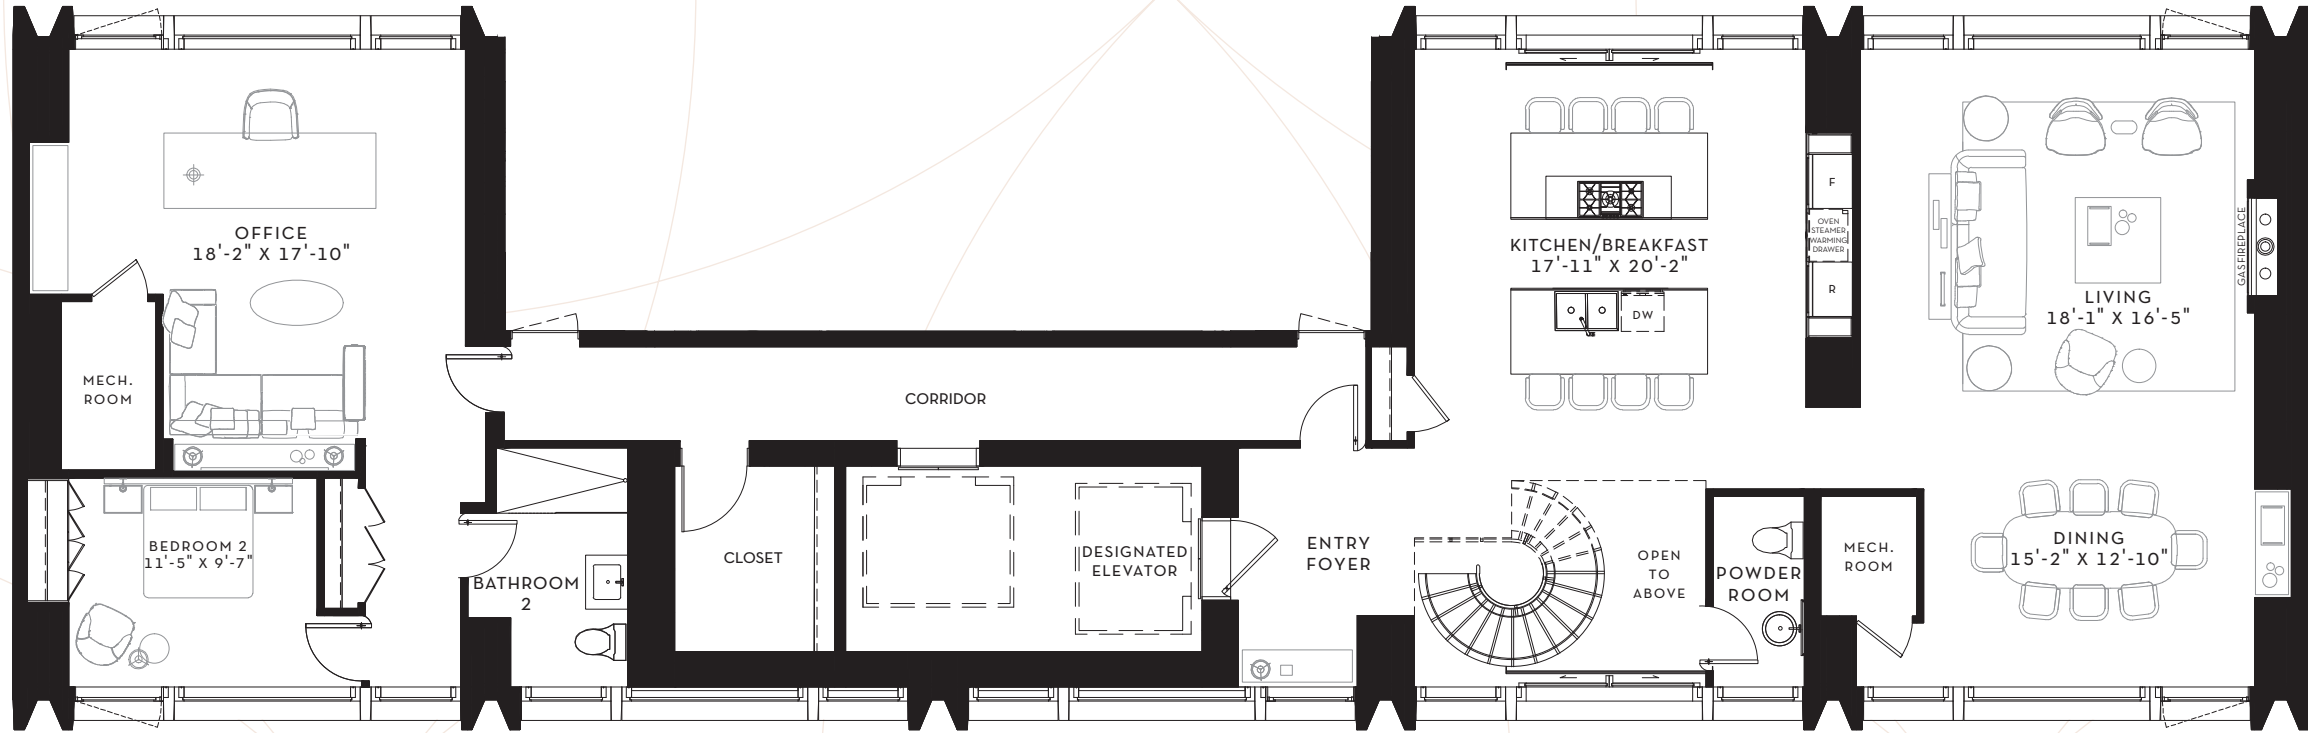

YORKVILLE

SUITE
36-37S

3 BEDROOM
4826 SQ. FT.

FLOOR 36-37
4826 SQ. FT.

SCOLLARD

YORKVILLE

SUITE 39S
OPTION 1

4 BEDROOM
4881 SQ. FT.

FLOOR 39-40
4881 SQ. FT.

SCOLLARD

YORKVILLE

SUITE 39S
OPTION 2

4 BEDROOM
4881 SQ. FT.

UPPER
2381 SQ. FT.

LOWER
2500 SQ. FT.

FLOOR 39-40
4881 SQ. FT.