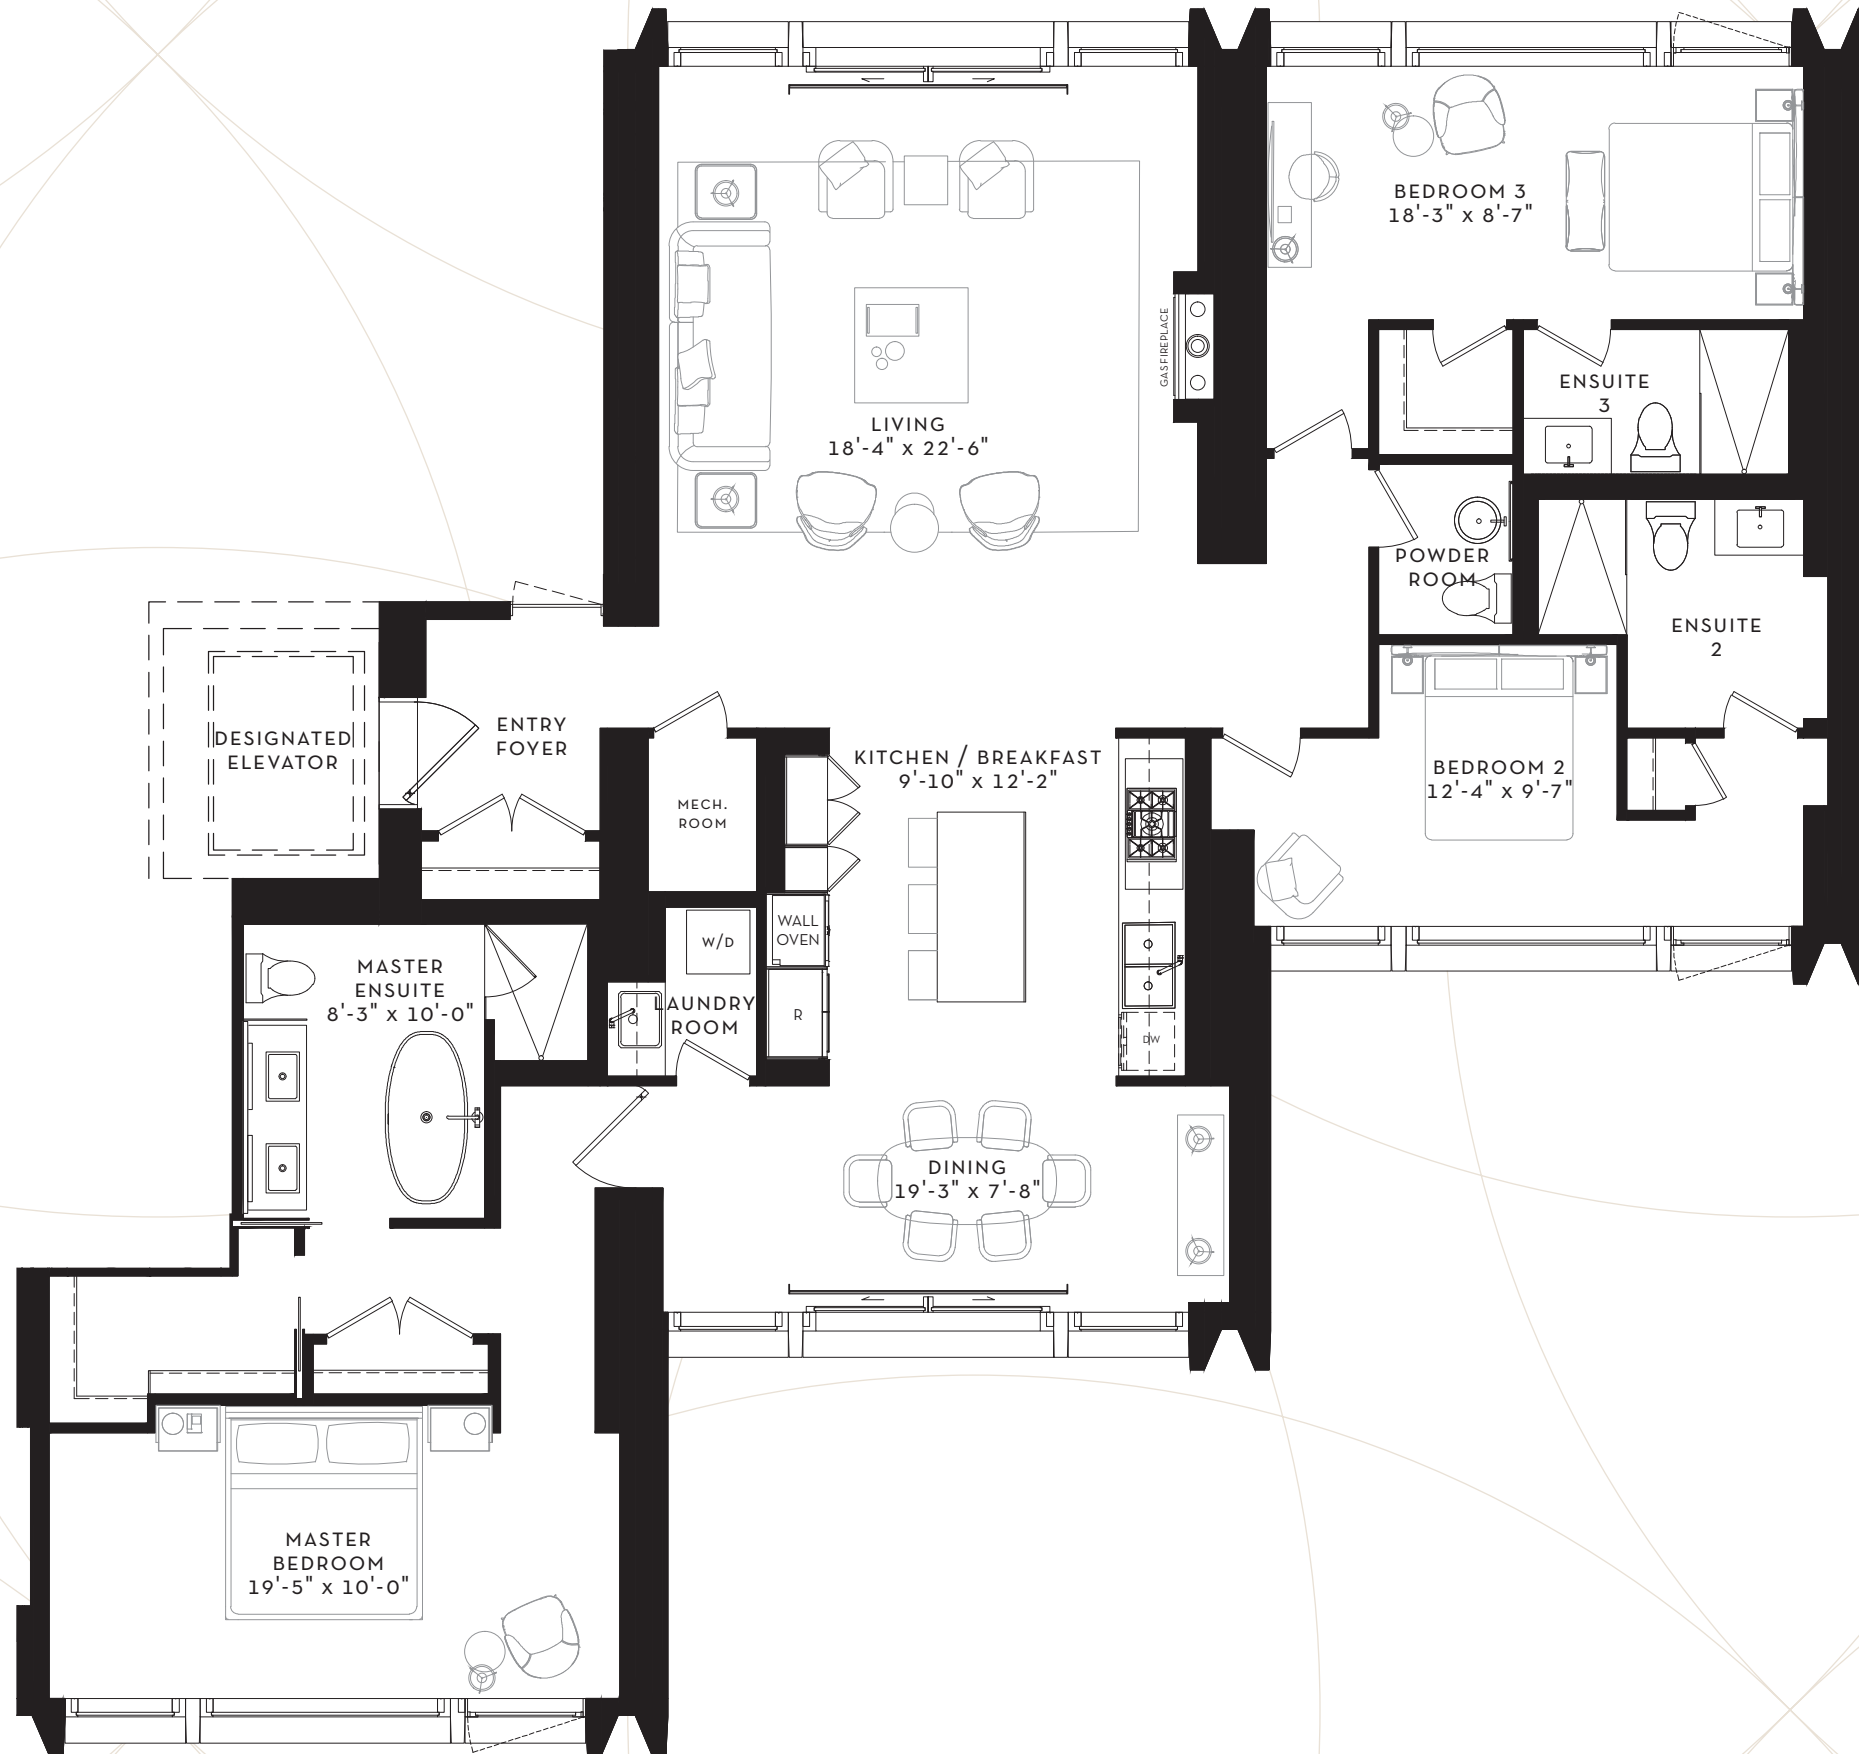

SCOLLARD

YORKVILLE

SUITE 11-20 01

1 BEDROOM + DEN
2166 SQ. FT.

FLOOR 11-20
2166 SQ. FT.

SCOLLARD

YORKVILLE

SUITE 11-20 02

1 BEDROOM + DEN
1293 SQ. FT.

FLOOR 11-20
1293 SQ. FT.

SCOLLARD

YORKVILLE

SUITE 11-20 03

3 BEDROOM
2185 SQ. FT.

FLOOR 11-20
2185 SQ. FT.