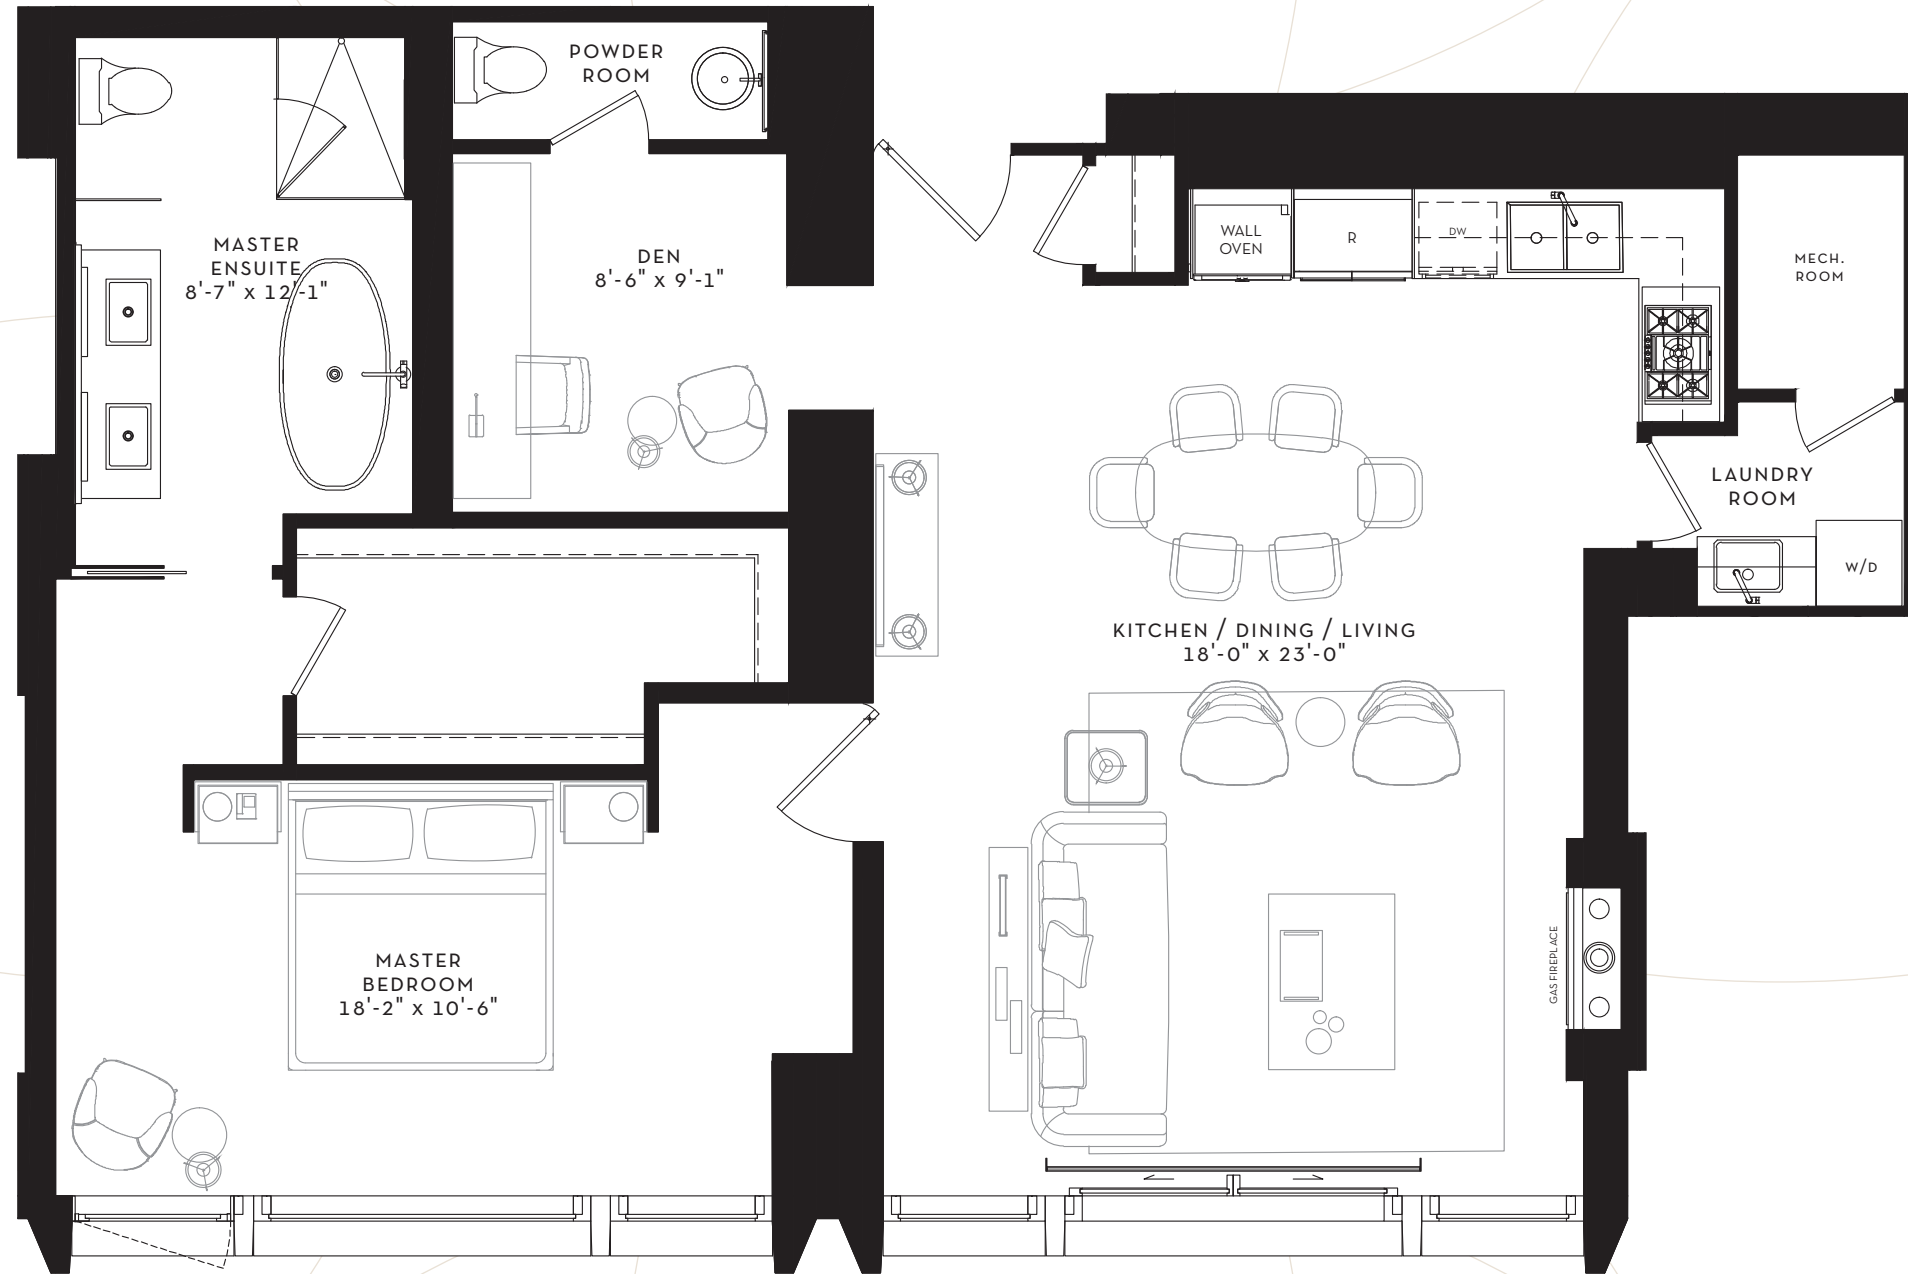

SCOLLARD

YORKVILLE

SUITE 11-20 01

1 BEDROOM + DEN
2166 SQ. FT.

FLOOR 11-20
2166 SQ. FT.

SCOLLARD

YORKVILLE

SUITE 11-20 02

1 BEDROOM + DEN
1293 SQ. FT.

FLOOR 11-20
1293 SQ. FT.

SCOLLARD

YORKVILLE

SUITE 11-20 03

3 BEDROOM
2185 SQ. FT.

FLOOR 11-20
2185 SQ. FT.