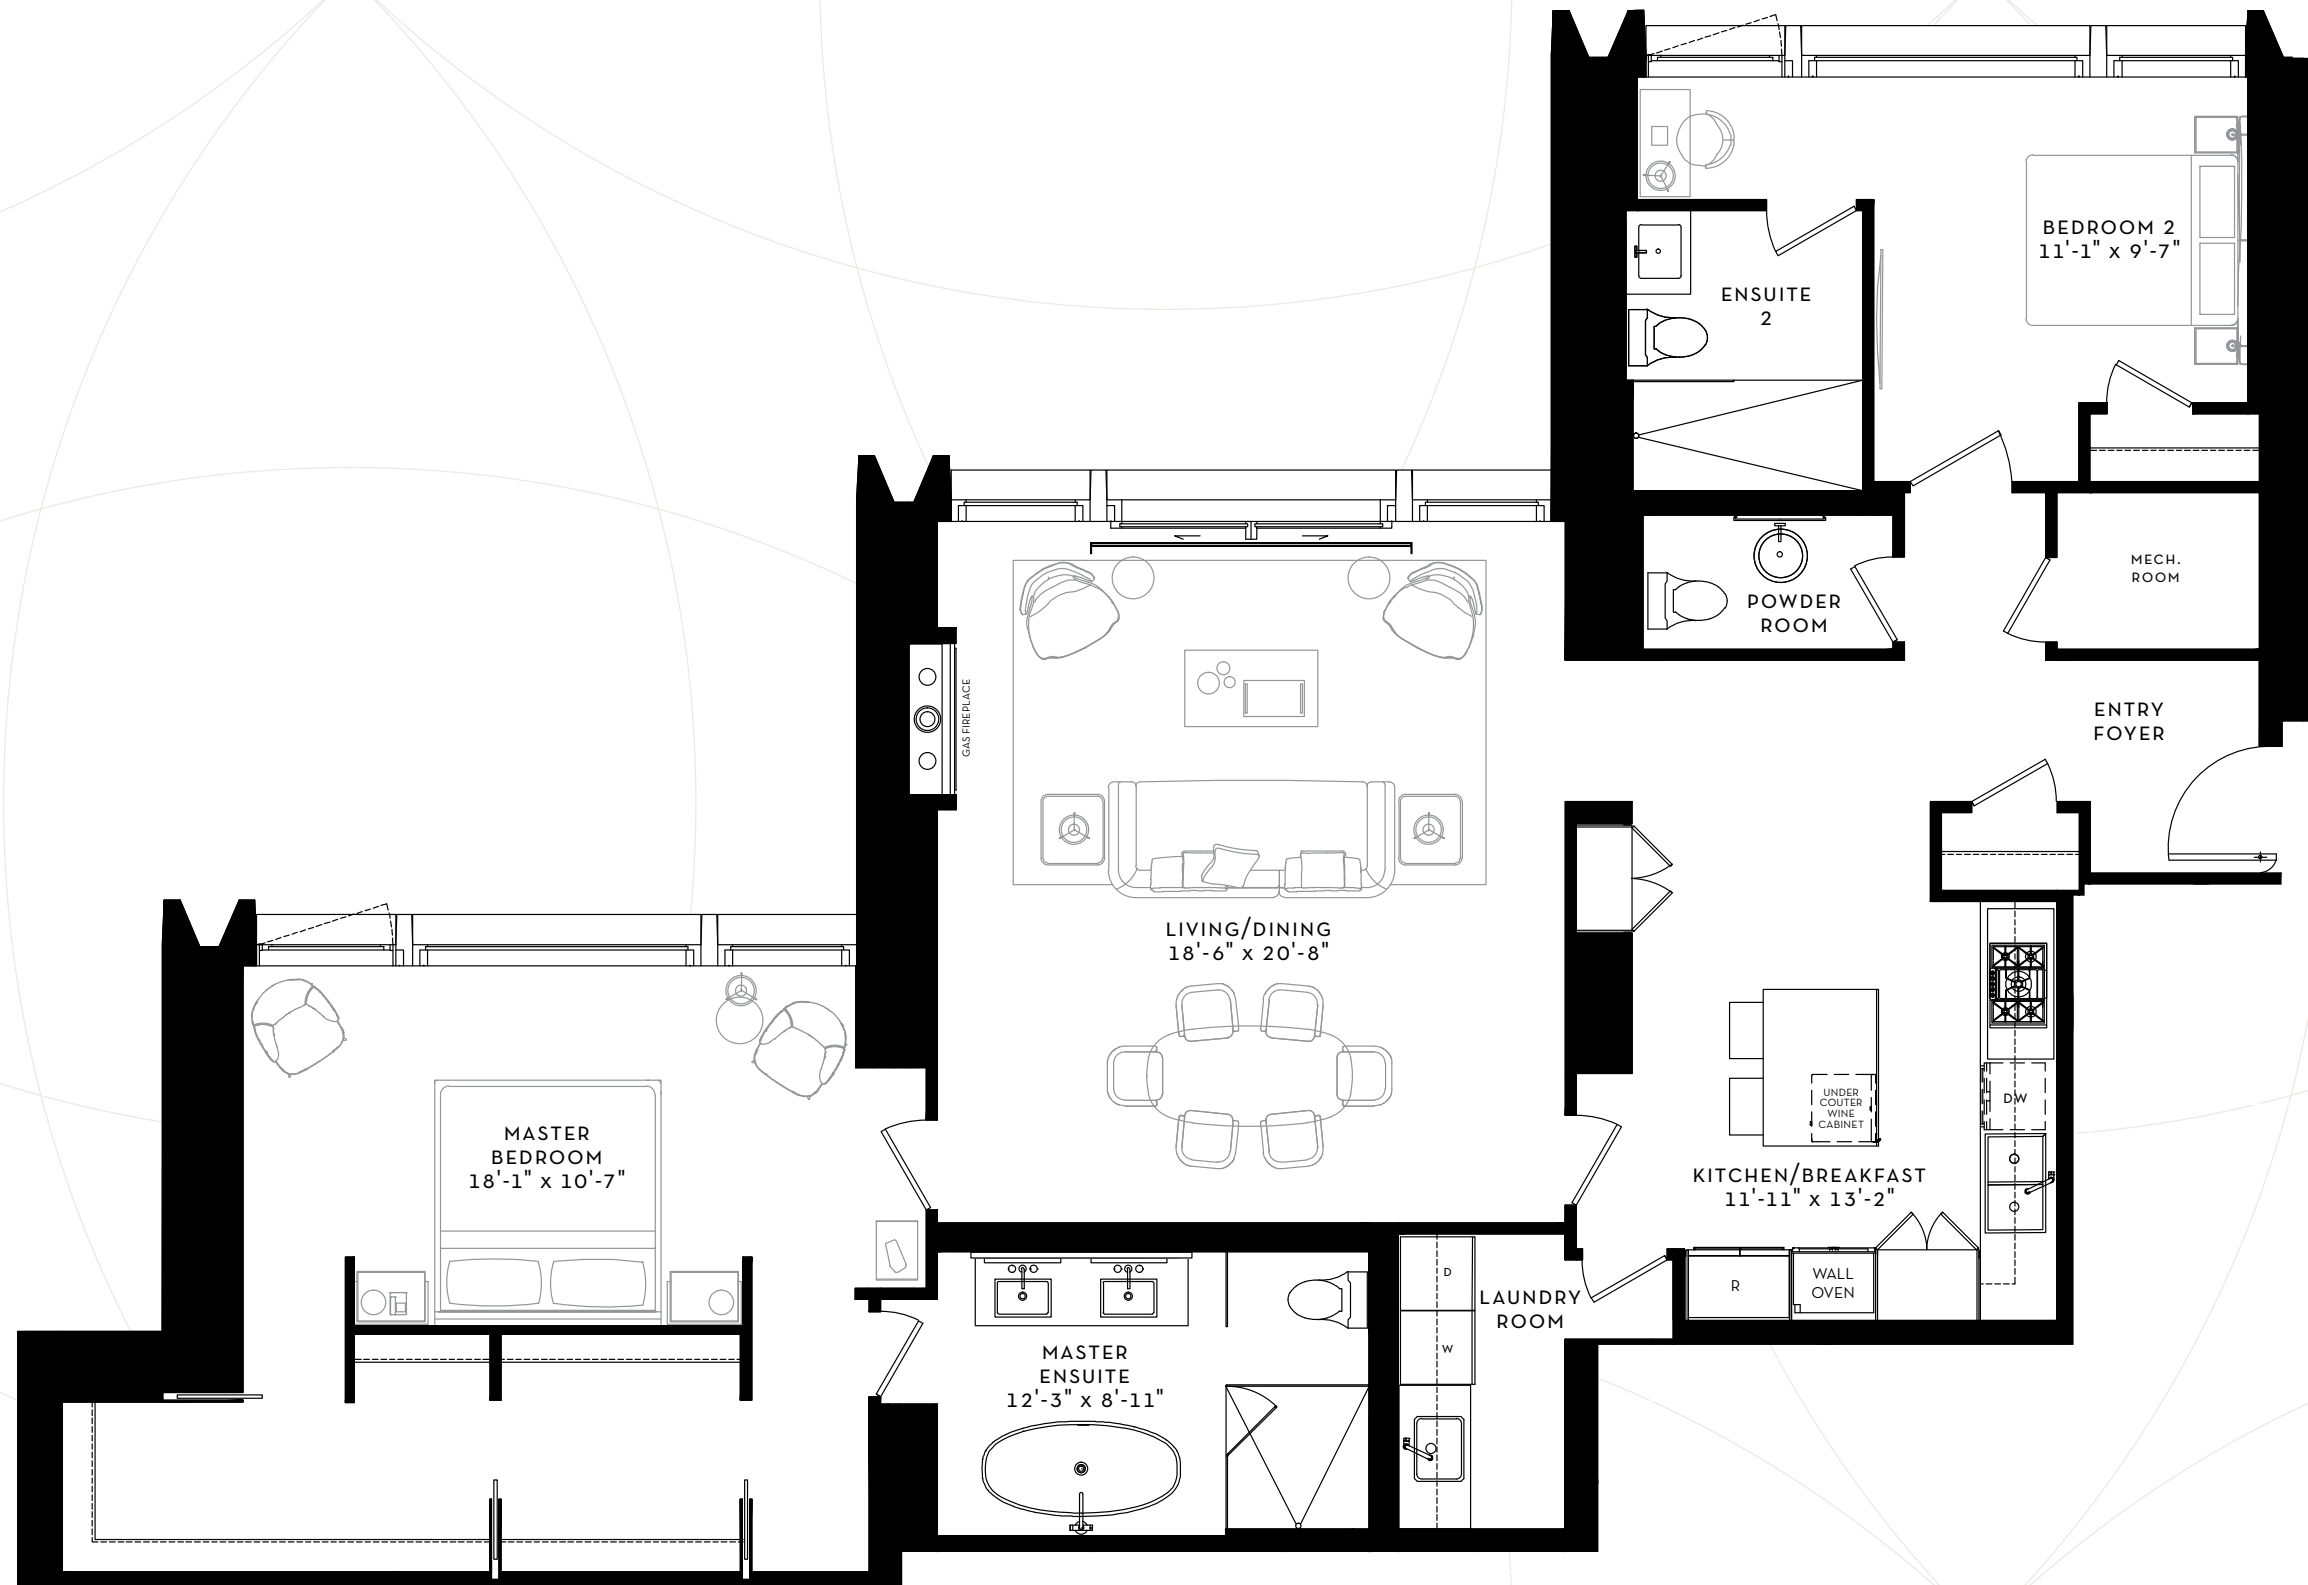

SCOLLARD

YORKVILLE

SUITE 6-8 01

2 BEDROOM
1826 SQ. FT.

FLOOR 6-8
1826 SQ. FT.

SCOLLARD

YORKVILLE

SUITE 6-8 02

2 BEDROOM
1852 SQ. FT.

FLOOR 6-8
1852 SQ. FT.

SCOLLARD

YORKVILLE

SUITE 6-8 03

1 BEDROOM
1393 SQ. FT.

FLOOR 6-8
1393 SQ. FT.

SCOLLARD

YORKVILLE

SUITE 6-8 04

2 BEDROOM
1685 SQ. FT.

FLOOR 6-8
1685 SQ. FT.