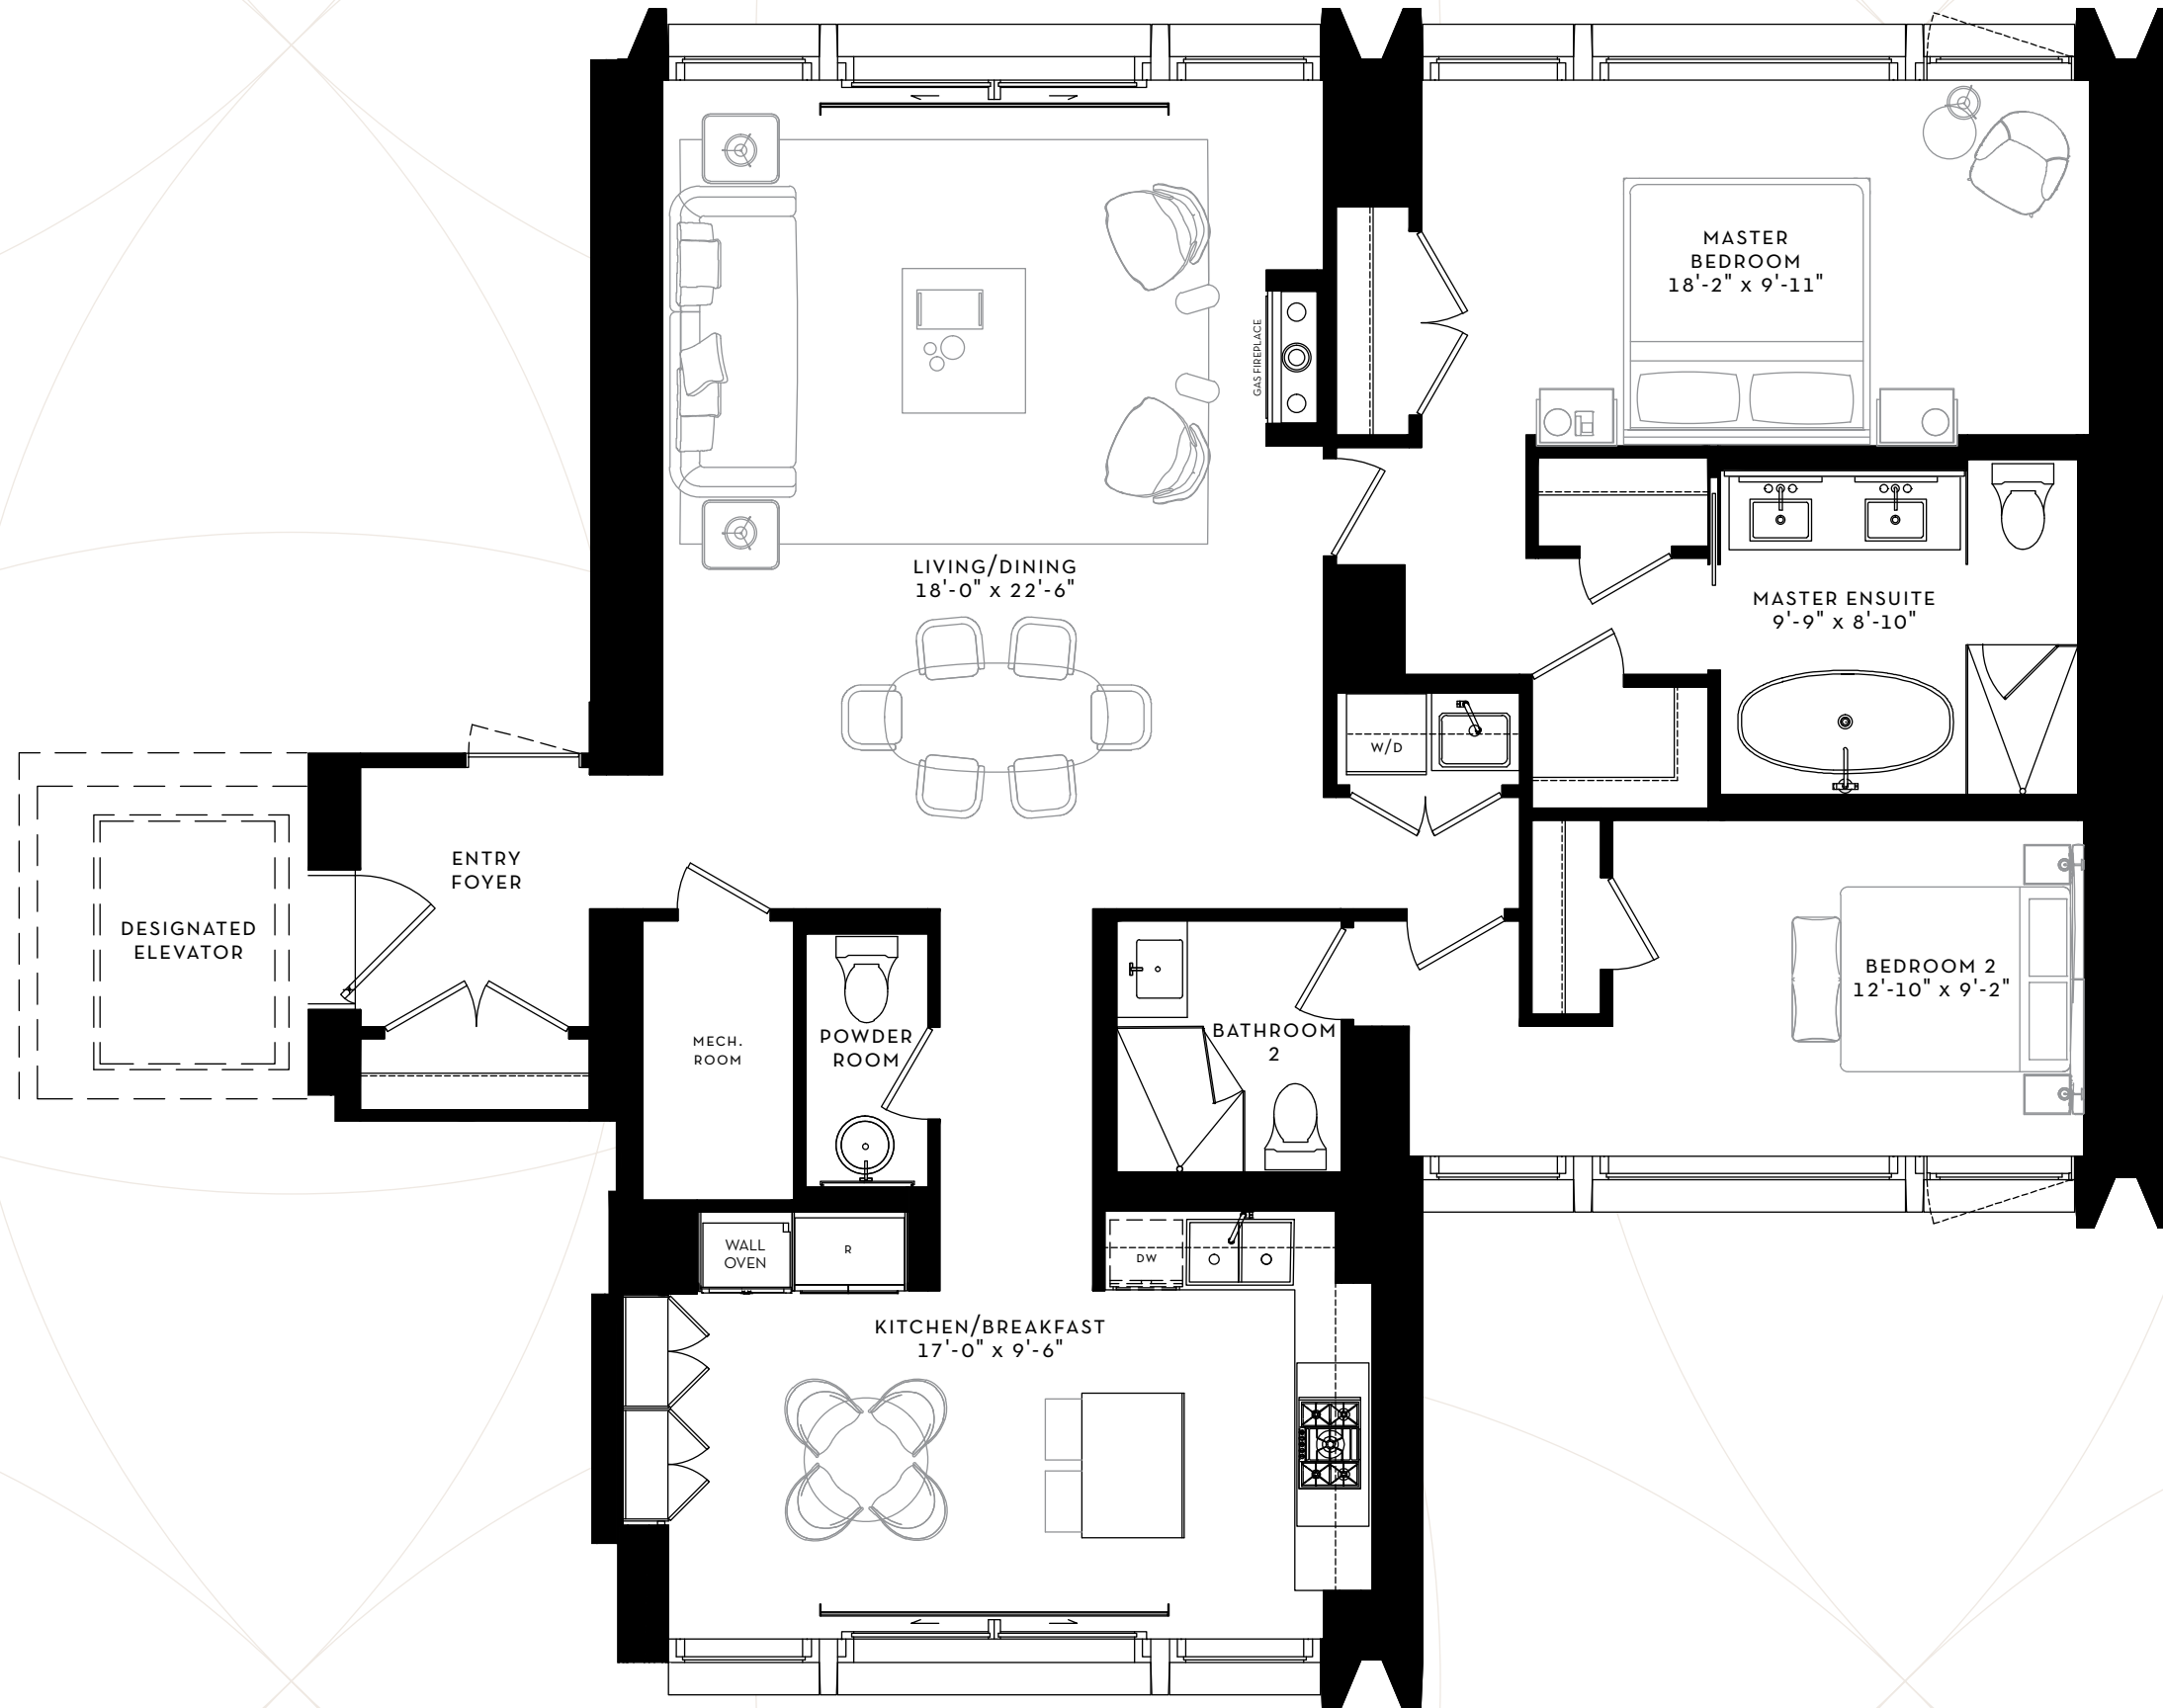

SCOLLARD

YORKVILLE

SUITE 6-8 01

2 BEDROOM
1826 SQ. FT.

FLOOR 6-8
1826 SQ. FT.

SCOLLARD

YORKVILLE

SUITE 6-8 02

2 BEDROOM
1852 SQ. FT.

FLOOR 6-8
1852 SQ. FT.

SCOLLARD

YORKVILLE

SUITE 6-8 03

1 BEDROOM
1393 SQ. FT.

FLOOR 6-8
1393 SQ. FT.

SCOLLARD

YORKVILLE

SUITE 6-8 04

2 BEDROOM
1685 SQ. FT.

FLOOR 6-8
1685 SQ. FT.