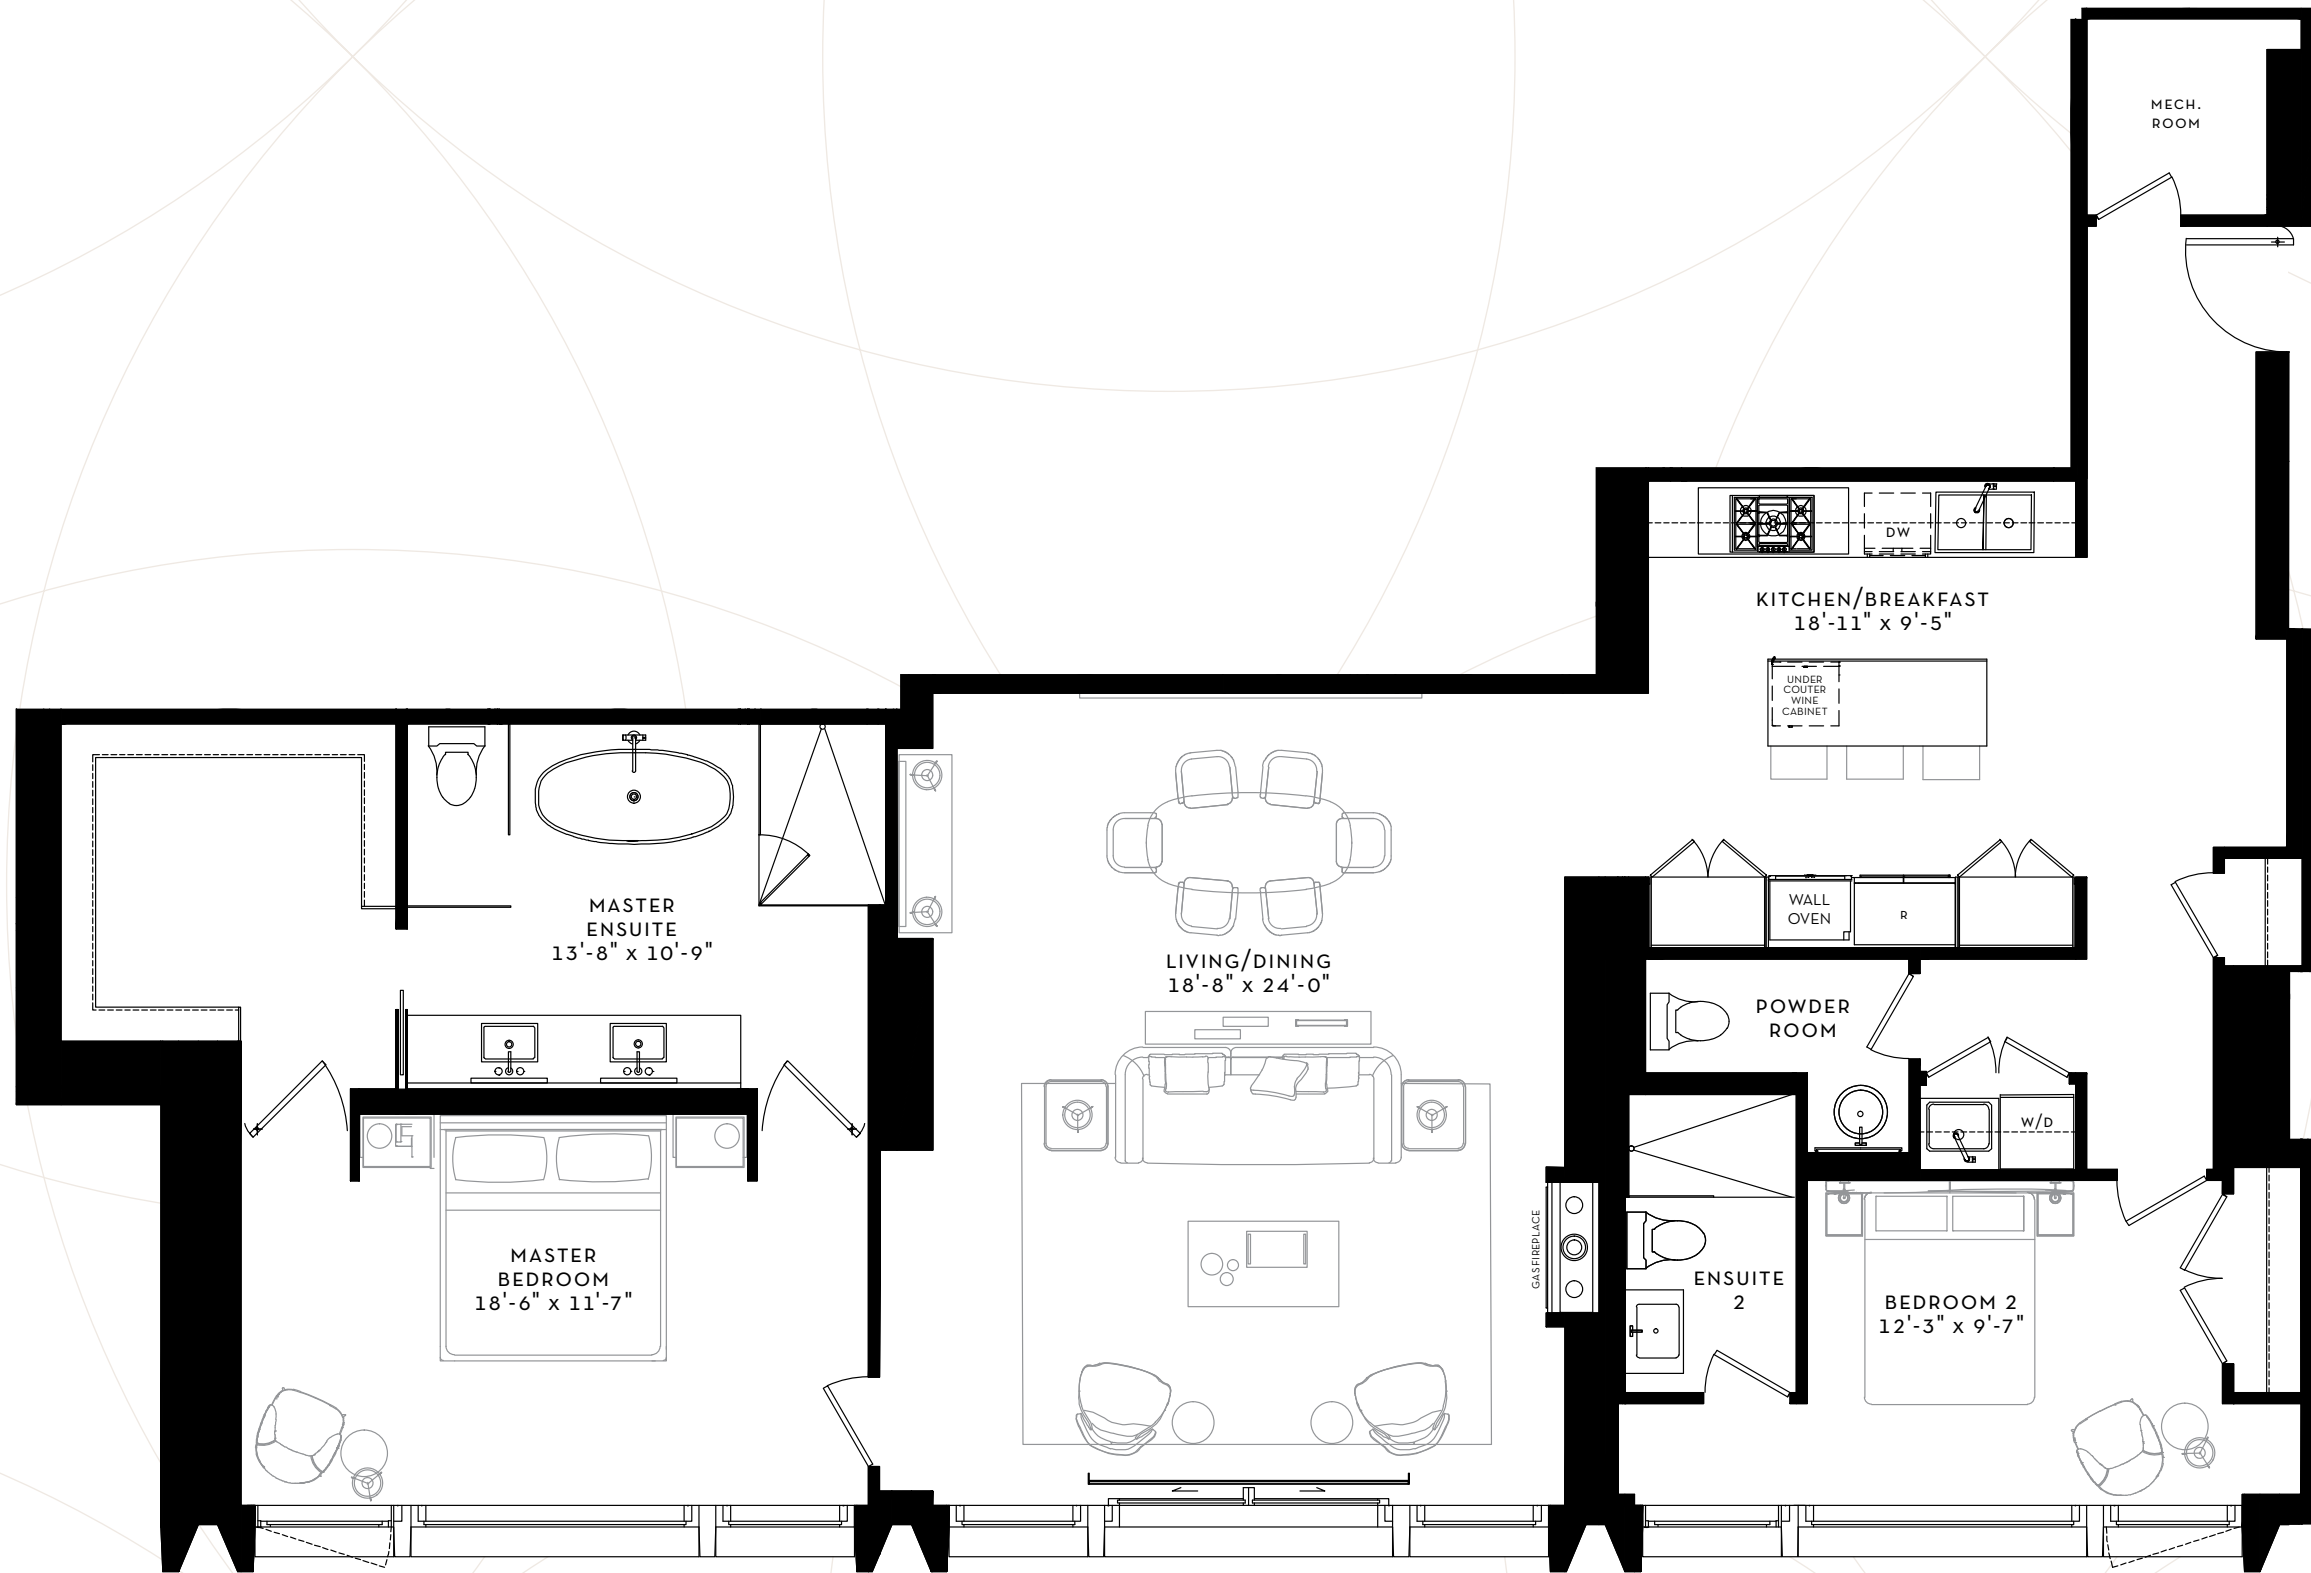

SCOLLARD

YORKVILLE

SUITE 6-8 01

2 BEDROOM
1826 SQ. FT.

FLOOR 6-8
1826 SQ. FT.

SCOLLARD

YORKVILLE

SUITE 6-8 02

2 BEDROOM
1852 SQ. FT.

FLOOR 6-8
1852 SQ. FT.

SCOLLARD

YORKVILLE

SUITE 6-8 03

1 BEDROOM
1393 SQ. FT.

FLOOR 6-8
1393 SQ. FT.

SCOLLARD

YORKVILLE

SUITE 6-8 04

2 BEDROOM
1685 SQ. FT.

FLOOR 6-8
1685 SQ. FT.